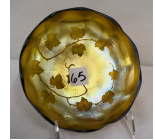

65 Tiffany engraved signed Favrille compote grapevine pattern