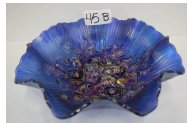

45b 9" Blue iridescent early Carnival bowl Poppy show pattern