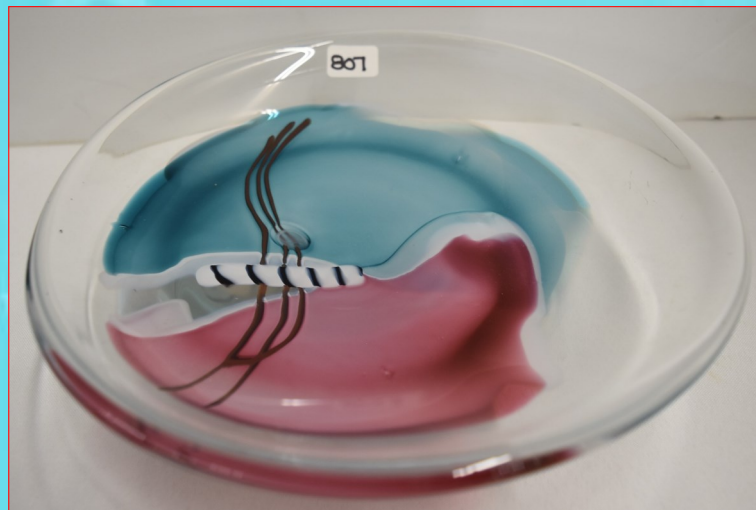

**805** 1995 James R. Wilbat abstract paperweight

**807** 1996 9 1/2" James R. Wibat abstract bowl

**806**  
7-1983 Labino amber pitcher, 7"

**ANTIQUE & COLLECTIBLE AUCTION**  
**FRIDAY FEBRUARY 16 @ 10AM**

**808**  
11-1982 Labino bud vase, 4". Blue w/iridescent opalescent oval design

**809**  
4" Artglass jack in pulpit beige vase

**Held at Whalen Auction Bldg.,  
8020 Manore Rd., Neapolis, OH  
(gps Grand Rapids 43522)  
Artglass @ 12noon**

**802**  
1984 6" Labino amber vase,  
molded surface decoration

**803**  
9 3/4" Leon Applebaum  
glass sculpture goblet.  
Hand blown purple & gold.

**804**  
3 1/2" Labino  
blue vase w/  
prints, 12-1976