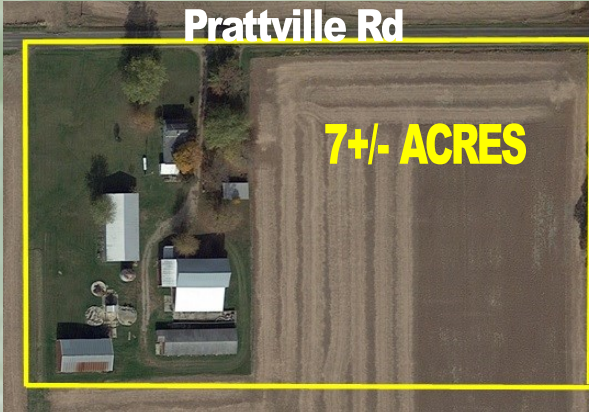

Prattville Rd

7+/- ACRES

Auctioneers