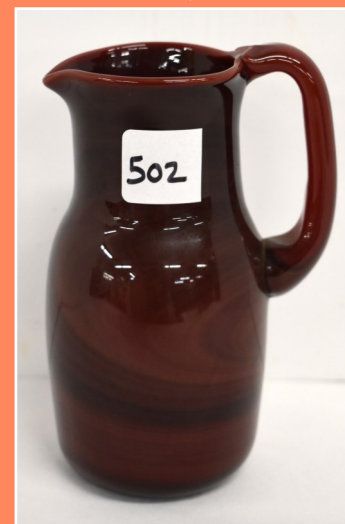

GLASSWARE & COLLECTIBLE AUCTION

FRIDAY NOVEMBER 10 2023, 10AM

500 5" Labino amber vase w/
schmelz glass prunts, 12-1975

Held at Whalen Auction Bldg.
8020 Manore Rd, Neapolis, OH
(gps Grand Rapids 43522)

501 6" Brian Lonsway red
vase w/chain design, 5-10-73