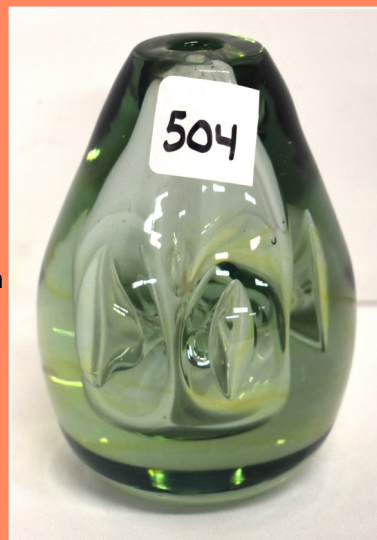

GLASSWARE & COLLECTIBLE AUCTION

FRIDAY NOVEMBER 10 2023, 10AM

500 5" Labino amber vase w/
schmelz glass prunts, 12-1975

Held at Whalen Auction Bldg.
8020 Manore Rd, Neapolis, OH
(gps Grand Rapids 43522)

501 6" Brian Lonsway red
vase w/chain design, 5-10-73

502 6 1/2" Labino Schmelz
glass creamer, 10-1970

503 5" Brian Lonsway?
clear vase, 3-10-73

504 5" Labino green
vase w/bubbles, 1968

506 5 1/2" Labino
Grey vase, 1964

507 Labino green unusual
shaped paperweight, 1968