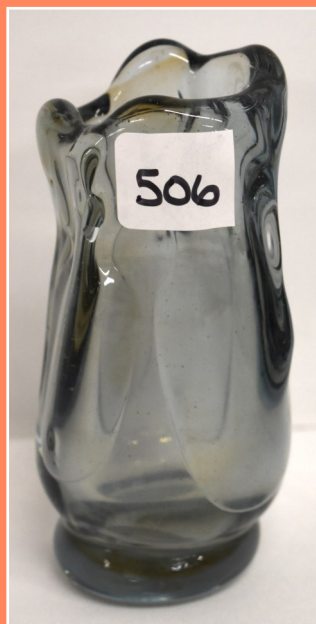

GLASSWARE & COLLECTIBLE AUCTION

FRIDAY NOVEMBER 10 2023, 10AM

500 5" Labino amber vase w/
schmelz glass prunts, 12-1975

Held at Whalen Auction Bldg.
8020 Manore Rd, Neapolis, OH
(gps Grand Rapids 43522)

501 6" Brian Lonsway red
vase w/chain design, 5-10-73

502 6 1/2" Labino Schmelz
glass creamer, 10-1970

503 5" Brian Lonsway?
clear vase, 3-10-73

504 5" Labino green
vase w/bubbles, 1968

506 5 1/2" Labino
Grey vase, 1964

507 Labino green unusual
shaped paperweight, 1968