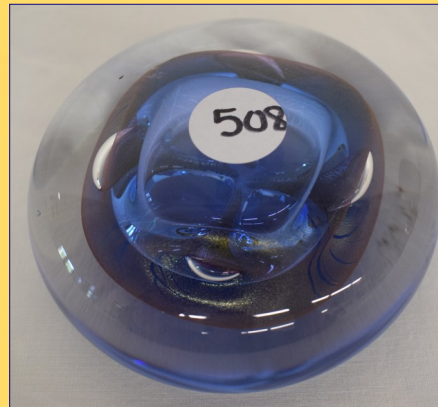

419.875.6317

Auctioneer - John A Whalen

502A
Labino unusual 2 tone red & Schmelz glass owl, 4-1971

506 4" Labino squat vase, dark color w/bubbles, 1974

507
6 1/2" pink vase,
marked T Stein

508 Labino blue paperweight,
4-1979