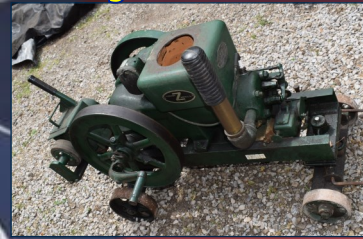

25 Tractors 16 Engines Implements Toys Tools