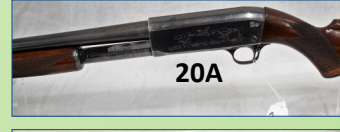

- 165 Sharp Leigh Arms model Nitro, 22SL cal bolt action, painted
- 166 Remington model 1187 Sportsman 12ga, semi auto vented ribbed barrel, black matte finish, sn: PC829133
- 167 Stevens model 77D 12ga, pump action, adj choke no sn
- 168 Winchester model 67 single shot, 22 S L R no sn
- 169 Huglu 20ga over under, double vented barrel engraved receiver, sn: 0150934
- 170 Marlin model 60, 22LR, semi auto, tube fed sn: 10453995
- 171 Remington model 870 Express 20ga, pump action sn: A4531774
- 172 Mossberg 20ga pump action, model 500C rifled barrel w/ scope, extra barrel, sn: R230354
- 173 Remington 870 12ga pump action vented barrel, sn: B128142M
- 174 H & R model Topper 158, 16ga, single shot sn: AG281600
- 175 Remington 870 20ga, pump action pink camo, both barrels, sn: RS87353N
- 176 Mossberg pump action, 410cal, model 500E sn: R462475
- 177 New England Firearms, model Pardner 20ga. single shot, no sn
- 178 Mossberg model 500A, 12ga. pump action scope, no sn
- 179 Sears & Roebuck model Ranger 105-20 16ga. bolt