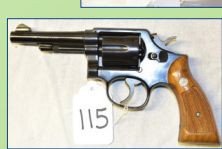

- 165 Sharp Leigh Arms model Nitro, 22SL cal bolt action, painted
- 166 Remington model 1187 Sportsman 12ga, semi auto vented ribbed barrel, black matte finish, sn: PC829133
- 167 Stevens model 77D 12ga, pump action, adj choke no sn
- 168 Winchester model 67 single shot, 22 S L R no sn
- 169 Huglu 20ga over under, double vented barrel engraved receiver, sn: 0150934
- 170 Marlin model 60, 22LR, semi auto, tube fed sn: 10453995
- 171 Remington model 870 Express 20ga, pump action sn: A4531774
- 172 Mossberg 20ga pump action, model 500C rifled barrel w/ scope, extra barrel, sn: R230354
- 173 Remington 870 12ga pump action vented barrel, sn: B128142M
- 174 H & R model Topper 158, 16ga, single shot sn: AG281600
- 175 Remington 870 20ga, pump action pink camo, both barrels, sn: RS87353N
- 176 Mossberg pump action, 410cal, model 500E sn: R462475
- 177 New England Firearms, model Pardner 20ga. single shot, no sn
- 178 Mossberg model 500A, 12ga. pump action scope, no sn
- 179 Sears & Roebuck model Ranger 105-20 16ga. bolt