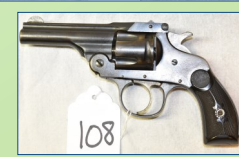

- 165 Sharp Leigh Arms model Nitro, 22SL cal bolt action, painted
- 166 Remington model 1187 Sportsman 12ga, semi auto vented ribbed barrel, black matte finish, sn: PC829133
- 167 Stevens model 77D 12ga, pump action, adj choke no sn
- 168 Winchester model 67 single shot, 22 S L R no sn
- 169 Huglu 20ga over under, double vented barrel engraved receiver, sn: 0150934
- 170 Marlin model 60, 22LR, semi auto, tube fed sn: 10453995
- 171 Remington model 870 Express 20ga, pump action sn: A4531774
- 172 Mossberg 20ga pump action, model 500C rifled barrel w/ scope, extra barrel, sn: R230354
- 173 Remington 870 12ga pump action vented barrel, sn: B128142M
- 174 H & R model Topper 158, 16ga, single shot sn: AG281600
- 175 Remington 870 20ga, pump action pink camo, both barrels, sn: RS87353N
- 176 Mossberg pump action, 410cal, model 500E sn: R462475
- 177 New England Firearms, model Pardner 20ga. single shot, no sn
- 178 Mossberg model 500A, 12ga. pump action scope, no sn
- 179 Sears & Roebuck model Ranger 105-20 16ga. bolt