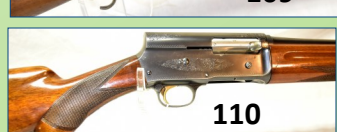

- 165 Sharp Leigh Arms model Nitro, 22SL cal bolt action, painted
- 166 Remington model 1187 Sportsman 12ga, semi auto vented ribbed barrel, black matte finish, sn: PC829133
- 167 Stevens model 77D 12ga, pump action, adj choke no sn
- 168 Winchester model 67 single shot, 22 S L R no sn
- 169 Huglu 20ga over under, double vented barrel engraved receiver, sn: 0150934
- 170 Marlin model 60, 22LR, semi auto, tube fed sn: 10453995
- 171 Remington model 870 Express 20ga, pump action sn: A4531774
- 172 Mossberg 20ga pump action, model 500C rifled barrel w/ scope, extra barrel, sn: R230354
- 173 Remington 870 12ga pump action vented barrel, sn: B128142M
- 174 H & R model Topper 158, 16ga, single shot sn: AG281600
- 175 Remington 870 20ga, pump action pink camo, both barrels, sn: RS87353N
- 176 Mossberg pump action, 410cal, model 500E sn: R462475
- 177 New England Firearms, model Pardner 20ga. single shot, no sn
- 178 Mossberg model 500A, 12ga. pump action scope, no sn
- 179 Sears & Roebuck model Ranger 105-20 16ga. bolt