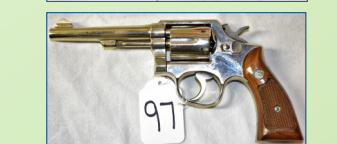

- 142 Rock Island Armory M-1911 semi auto, 45acp with box, sn: RIA1540737
- 142a Chinese hand cannon
- 143 Bauer Firearms Corp, semi auto, 25cal stainless, sn: 023525
- 144 I.O. Inc. Hellcat semi auto, .380auto, with box, sn: 11106
- 145 Taurus slim PT709, semi auto, 9mm, w/box, sn: TGX20167
- 146 S & W Model 559 semi auto, 9mm chrome finish, 2 clips, sn: A750853
- 147 Raven Arms model MP-25, semi auto .25auto, sn: 1361757
- 148 Eastern Arms revolver
- 149 Fllipietta Revolver black powder 36cal Chrome finish
- 150 Fllipietta revolver black powder, 44cal sn: R271461
- 151 Kalashnikov semi auto, .22 LR, HV German made, sn: A43112
- 152 Ruger Ranch rifle semi auto, .223cal, composite folding stock, front tripod, True Glow scope, BSA laser, wood stock, sn:196-62255
- 153 Ruger 10-22 semi auto, .22 LR cal sn: 821-74263
- 154 Marlin model 25mn, bolt action .22cal no clip, sn: 10720956
- 155 BPI Connecticut Valley Arms Optima rifle, .50cal black powder, scope, sn: 61-13-206823-03
- 156 BPI New Frontier muzzle loader Bear tooth magnum, 50cal, black powder, Simmons scope 3-9x40, sn: 61-13-071925-03
- 157 Thompson Center Arms single shot, percussion cap 50cal, sn: K36184
- 158 New Haven model 250C, .22 S.L.R., semi auto
- 159 Winchester model 94, 30-30 win, lever action scope, sn: 4828649
- 160 Steyer model M95 bolt action, sn: 77230
- 161 Ruger model 1022, 22 long rifle, semi auto missing screw, sn: 12100575
- 162 Savage model AX15, 243 Win cal bolt action, camo w/Bushnell scope, sn: J342555
- 163 Savage model M93cal, 17HMR, bolt action camo stock barrel w/scope, sn: J315547
- 164 Winchester model 140, 12ga, semi auto vented ribbed barrel, 2 3/4" chamber w/choke, sn: N941894