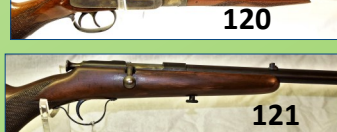

- 165 Sharp Leigh Arms model Nitro, 22SL cal bolt action, painted
- 166 Remington model 1187 Sportsman 12ga, semi auto vented ribbed barrel, black matte finish, sn: PC829133
- 167 Stevens model 77D 12ga, pump action, adj choke no sn
- 168 Winchester model 67 single shot, 22 S L R no sn
- 169 Huglu 20ga over under, double vented barrel engraved receiver, sn: 0150934
- 170 Marlin model 60, 22LR, semi auto, tube fed sn: 10453995
- 171 Remington model 870 Express 20ga, pump action sn: A4531774
- 172 Mossberg 20ga pump action, model 500C rifled barrel w/ scope, extra barrel, sn: R230354
- 173 Remington 870 12ga pump action vented barrel, sn: B128142M
- 174 H & R model Topper 158, 16ga, single shot sn: AG281600
- 175 Remington 870 20ga, pump action pink camo, both barrels, sn: RS87353N
- 176 Mossberg pump action, 410cal, model 500E sn: R462475
- 177 New England Firearms, model Pardner 20ga. single shot, no sn
- 178 Mossberg model 500A, 12ga. pump action scope, no sn
- 179 Sears & Roebuck model Ranger 105-20 16ga. bolt