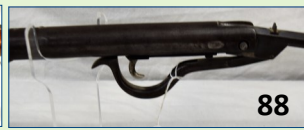

- 142 Rock Island Armory M-1911 semi auto, 45acp with box, sn: RIA1540737
- 142a Chinese hand cannon
- 143 Bauer Firearms Corp, semi auto, 25cal stainless, sn: 023525
- 144 I.O. Inc. Hellcat semi auto, .380auto, with box, sn: 11106
- 145 Taurus slim PT709, semi auto, 9mm, w/box, sn: TGX20167
- 146 S & W Model 559 semi auto, 9mm chrome finish, 2 clips, sn: A750853
- 147 Raven Arms model MP-25, semi auto .25auto, sn: 1361757
- 148 Eastern Arms revolver
- 149 Fllipietta Revolver black powder 36cal Chrome finish
- 150 Fllipietta revolver black powder, 44cal sn: R271461
- 151 Kalashnikov semi auto, .22 LR, HV German made, sn: A43112
- 152 Ruger Ranch rifle semi auto, .223cal, composite folding stock, front tripod, True Glow scope, BSA laser, wood stock, sn:196-62255
- 153 Ruger 10-22 semi auto, .22 LR cal sn: 821-74263
- 154 Marlin model 25mn, bolt action .22cal no clip, sn: 10720956
- 155 BPI Connecticut Valley Arms Optima rifle, .50cal black powder, scope, sn: 61-13-206823-03
- 156 BPI New Frontier muzzle loader Bear tooth magnum, 50cal, black powder, Simmons scope 3-9x40, sn: 61-13-071925-03
- 157 Thompson Center Arms single shot, percussion cap 50cal, sn: K36184
- 158 New Haven model 250C, .22 S.L.R., semi auto
- 159 Winchester model 94, 30-30 win, lever action scope, sn: 4828649
- 160 Steyer model M95 bolt action, sn: 77230
- 161 Ruger model 1022, 22 long rifle, semi auto missing screw, sn: 12100575
- 162 Savage model AX15, 243 Win cal bolt action, camo w/Bushnell scope, sn: J342555
- 163 Savage model M93cal, 17HMR, bolt action camo stock barrel w/scope, sn: J315547
- 164 Winchester model 140, 12ga, semi auto vented ribbed barrel, 2 3/4" chamber w/choke, sn: N941894