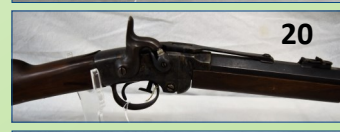

- 165 Sharp Leigh Arms model Nitro, 22SL cal bolt action, painted
- 166 Remington model 1187 Sportsman 12ga, semi auto vented ribbed barrel, black matte finish, sn: PC829133
- 167 Stevens model 77D 12ga, pump action, adj choke no sn
- 168 Winchester model 67 single shot, 22 S L R no sn
- 169 Huglu 20ga over under, double vented barrel engraved receiver, sn: 0150934
- 170 Marlin model 60, 22LR, semi auto, tube fed sn: 10453995
- 171 Remington model 870 Express 20ga, pump action sn: A4531774
- 172 Mossberg 20ga pump action, model 500C rifled barrel w/ scope, extra barrel, sn: R230354
- 173 Remington 870 12ga pump action vented barrel, sn: B128142M
- 174 H & R model Topper 158, 16ga, single shot sn: AG281600
- 175 Remington 870 20ga, pump action pink camo, both barrels, sn: RS87353N
- 176 Mossberg pump action, 410cal, model 500E sn: R462475
- 177 New England Firearms, model Pardner 20ga. single shot, no sn
- 178 Mossberg model 500A, 12ga. pump action scope, no sn
- 179 Sears & Roebuck model Ranger 105-20 16ga. bolt