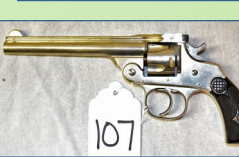

- 165 Sharp Leigh Arms model Nitro, 22SL cal bolt action, painted
- 166 Remington model 1187 Sportsman 12ga, semi auto vented ribbed barrel, black matte finish, sn: PC829133
- 167 Stevens model 77D 12ga, pump action, adj choke no sn
- 168 Winchester model 67 single shot, 22 S L R no sn
- 169 Huglu 20ga over under, double vented barrel engraved receiver, sn: 0150934
- 170 Marlin model 60, 22LR, semi auto, tube fed sn: 10453995
- 171 Remington model 870 Express 20ga, pump action sn: A4531774
- 172 Mossberg 20ga pump action, model 500C rifled barrel w/ scope, extra barrel, sn: R230354
- 173 Remington 870 12ga pump action vented barrel, sn: B128142M
- 174 H & R model Topper 158, 16ga, single shot sn: AG281600
- 175 Remington 870 20ga, pump action pink camo, both barrels, sn: RS87353N
- 176 Mossberg pump action, 410cal, model 500E sn: R462475
- 177 New England Firearms, model Pardner 20ga. single shot, no sn
- 178 Mossberg model 500A, 12ga. pump action scope, no sn
- 179 Sears & Roebuck model Ranger 105-20 16ga. bolt