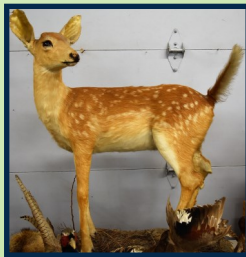

ABSOLUTE AUCTION

SATURDAY MARCH 26, 2022 @ 10AM

Terms: Cash or check with I.D., 3% processing fee on credit/debit card. Lunch by Sandy's. FFL transfer on firearms if sold out of state of Ohio. **Open:** Week of auction from 8-3pm. Firearms on display day of auction only.

2nd Line selling tools & misc.

Tons of Hunting, Fishing & Ammo

Estate of Carrie J. Bugner, Seneca Co. Probate 2021-1224, Paul E. Croy Administrator And others

Coin Auction-400+ Lots
Thursday March 24, 2022 @ 10am.

AUCTION~ Primitives- Furniture-Glassware- Cast Iron- Jewelry
Friday March 25, 2022 @ 10am

WHALEN WHALEN
REALTY & AUCTION, LTD.

P.O. Box 550
Neapolis, OH 43547
Whalenauction.com

Absolute Auction
Saturday March 26, 2022 @ 10am.
Held at Whalen Auction Bldg.

200+ Firearms & Ammo

2017 GMC Terrain, SW, 48,839mi

2010 Ford Fusion 146,000mi. 4cyld., great gas mileage!

2nd Line Selling Tools & misc.

2001 GMC 2500 HD Truck 6.0L, 92,343mi

See whalenauction.com for full listing!

AUCTIONEERS: John & Jason Whalen, Michael Murry, George Bly & Jacob Ramos 419-875.6317

whalenauction.com