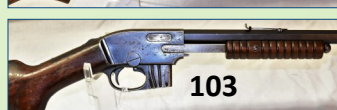

- 165 Sharp Leigh Arms model Nitro, 22SL cal bolt action, painted
- 166 Remington model 1187 Sportsman 12ga, semi auto vented ribbed barrel, black matte finish, sn: PC829133
- 167 Stevens model 77D 12ga, pump action, adj choke no sn
- 168 Winchester model 67 single shot, 22 S L R no sn
- 169 Huglu 20ga over under, double vented barrel engraved receiver, sn: 0150934
- 170 Marlin model 60, 22LR, semi auto, tube fed sn: 10453995
- 171 Remington model 870 Express 20ga, pump action sn: A4531774
- 172 Mossberg 20ga pump action, model 500C rifled barrel w/ scope, extra barrel, sn: R230354
- 173 Remington 870 12ga pump action vented barrel, sn: B128142M
- 174 H & R model Topper 158, 16ga, single shot sn: AG281600
- 175 Remington 870 20ga, pump action pink camo, both barrels, sn: RS87353N
- 176 Mossberg pump action, 410cal, model 500E sn: R462475
- 177 New England Firearms, model Pardner 20ga. single shot, no sn
- 178 Mossberg model 500A, 12ga. pump action scope, no sn
- 179 Sears & Roebuck model Ranger 105-20 16ga. bolt