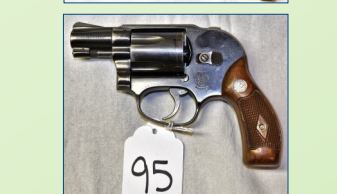

- 142 Rock Island Armory M-1911 semi auto, 45acp with box, sn: RIA1540737
- 142a Chinese hand cannon
- 143 Bauer Firearms Corp, semi auto, 25cal stainless, sn: 023525
- 144 I.O. Inc. Hellcat semi auto, .380auto, with box, sn: 11106
- 145 Taurus slim PT709, semi auto, 9mm, w/box, sn: TGX20167
- 146 S & W Model 559 semi auto, 9mm chrome finish, 2 clips, sn: A750853
- 147 Raven Arms model MP-25, semi auto .25auto, sn: 1361757
- 148 Eastern Arms revolver
- 149 Fllipietta Revolver black powder 36cal Chrome finish
- 150 Fllipietta revolver black powder, 44cal sn: R271461
- 151 Kalashnikov semi auto, .22 LR, HV German made, sn: A43112
- 152 Ruger Ranch rifle semi auto, .223cal, composite folding stock, front tripod, True Glow scope, BSA laser, wood stock, sn:196-62255
- 153 Ruger 10-22 semi auto, .22 LR cal sn: 821-74263
- 154 Marlin model 25mn, bolt action .22cal no clip, sn: 10720956
- 155 BPI Connecticut Valley Arms Optima rifle, .50cal black powder, scope, sn: 61-13-206823-03
- 156 BPI New Frontier muzzle loader Bear tooth magnum, 50cal, black powder, Simmons scope 3-9x40, sn: 61-13-071925-03
- 157 Thompson Center Arms single shot, percussion cap 50cal, sn: K36184
- 158 New Haven model 250C, .22 S.L.R., semi auto
- 159 Winchester model 94, 30-30 win, lever action scope, sn: 4828649
- 160 Steyer model M95 bolt action, sn: 77230
- 161 Ruger model 1022, 22 long rifle, semi auto missing screw, sn: 12100575
- 162 Savage model AX15, 243 Win cal bolt action, camo w/Bushnell scope, sn: J342555
- 163 Savage model M93cal, 17HMR, bolt action camo stock barrel w/scope, sn: J315547
- 164 Winchester model 140, 12ga, semi auto vented ribbed barrel, 2 3/4" chamber w/choke, sn: N941894