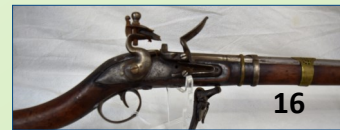

- 142 Rock Island Armory M-1911 semi auto, 45acp with box, sn: RIA1540737
- 142a Chinese hand cannon
- 143 Bauer Firearms Corp, semi auto, 25cal stainless, sn: 023525
- 144 I.O. Inc. Hellcat semi auto, .380auto, with box, sn: 11106
- 145 Taurus slim PT709, semi auto, 9mm, w/box, sn: TGX20167
- 146 S & W Model 559 semi auto, 9mm chrome finish, 2 clips, sn: A750853
- 147 Raven Arms model MP-25, semi auto .25auto, sn: 1361757
- 148 Eastern Arms revolver
- 149 Fllipietta Revolver black powder 36cal Chrome finish
- 150 Fllipietta revolver black powder, 44cal sn: R271461
- 151 Kalashnikov semi auto, .22 LR, HV German made, sn: A43112
- 152 Ruger Ranch rifle semi auto, .223cal, composite folding stock, front tripod, True Glow scope, BSA laser, wood stock, sn:196-62255
- 153 Ruger 10-22 semi auto, .22 LR cal sn: 821-74263
- 154 Marlin model 25mn, bolt action .22cal no clip, sn: 10720956
- 155 BPI Connecticut Valley Arms Optima rifle, .50cal black powder, scope, sn: 61-13-206823-03
- 156 BPI New Frontier muzzle loader Bear tooth magnum, 50cal, black powder, Simmons scope 3-9x40, sn: 61-13-071925-03
- 157 Thompson Center Arms single shot, percussion cap 50cal, sn: K36184
- 158 New Haven model 250C, .22 S.L.R., semi auto
- 159 Winchester model 94, 30-30 win, lever action scope, sn: 4828649
- 160 Steyer model M95 bolt action, sn: 77230
- 161 Ruger model 1022, 22 long rifle, semi auto missing screw, sn: 12100575
- 162 Savage model AX15, 243 Win cal bolt action, camo w/Bushnell scope, sn: J342555
- 163 Savage model M93cal, 17HMR, bolt action camo stock barrel w/scope, sn: J315547
- 164 Winchester model 140, 12ga, semi auto vented ribbed barrel, 2 3/4" chamber w/choke, sn: N941894