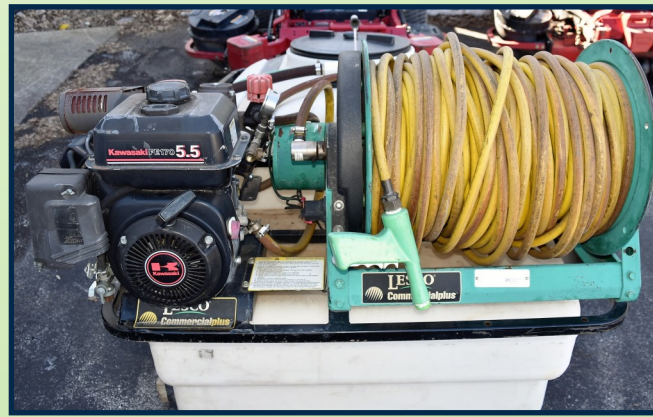

2019 Toro Z Master 3000 Series, 54" cut, 1329 hr, Kawasaki FX751V, needs starter

2017 Toro Z master 3000 Series, 54" cut, 1527hr, Kohler CV742