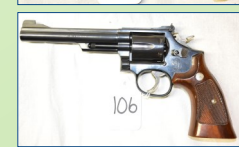

- 165 Sharp Leigh Arms model Nitro, 22SL cal bolt action, painted
- 166 Remington model 1187 Sportsman 12ga, semi auto vented ribbed barrel, black matte finish, sn: PC829133
- 167 Stevens model 77D 12ga, pump action, adj choke no sn
- 168 Winchester model 67 single shot, 22 S L R no sn
- 169 Huglu 20ga over under, double vented barrel engraved receiver, sn: 0150934
- 170 Marlin model 60, 22LR, semi auto, tube fed sn: 10453995
- 171 Remington model 870 Express 20ga, pump action sn: A4531774
- 172 Mossberg 20ga pump action, model 500C rifled barrel w/ scope, extra barrel, sn: R230354
- 173 Remington 870 12ga pump action vented barrel, sn: B128142M
- 174 H & R model Topper 158, 16ga, single shot sn: AG281600
- 175 Remington 870 20ga, pump action pink camo, both barrels, sn: RS87353N
- 176 Mossberg pump action, 410cal, model 500E sn: R462475
- 177 New England Firearms, model Pardner 20ga. single shot, no sn
- 178 Mossberg model 500A, 12ga. pump action scope, no sn
- 179 Sears & Roebuck model Ranger 105-20 16ga. bolt