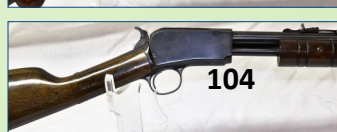

- 165 Sharp Leigh Arms model Nitro, 22SL cal bolt action, painted
- 166 Remington model 1187 Sportsman 12ga, semi auto vented ribbed barrel, black matte finish, sn: PC829133
- 167 Stevens model 77D 12ga, pump action, adj choke no sn
- 168 Winchester model 67 single shot, 22 S L R no sn
- 169 Huglu 20ga over under, double vented barrel engraved receiver, sn: 0150934
- 170 Marlin model 60, 22LR, semi auto, tube fed sn: 10453995
- 171 Remington model 870 Express 20ga, pump action sn: A4531774
- 172 Mossberg 20ga pump action, model 500C rifled barrel w/ scope, extra barrel, sn: R230354
- 173 Remington 870 12ga pump action vented barrel, sn: B128142M
- 174 H & R model Topper 158, 16ga, single shot sn: AG281600
- 175 Remington 870 20ga, pump action pink camo, both barrels, sn: RS87353N
- 176 Mossberg pump action, 410cal, model 500E sn: R462475
- 177 New England Firearms, model Pardner 20ga. single shot, no sn
- 178 Mossberg model 500A, 12ga. pump action scope, no sn
- 179 Sears & Roebuck model Ranger 105-20 16ga. bolt