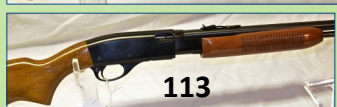

- 165 Sharp Leigh Arms model Nitro, 22SL cal bolt action, painted
- 166 Remington model 1187 Sportsman 12ga, semi auto vented ribbed barrel, black matte finish, sn: PC829133
- 167 Stevens model 77D 12ga, pump action, adj choke no sn
- 168 Winchester model 67 single shot, 22 S L R no sn
- 169 Huglu 20ga over under, double vented barrel engraved receiver, sn: 0150934
- 170 Marlin model 60, 22LR, semi auto, tube fed sn: 10453995
- 171 Remington model 870 Express 20ga, pump action sn: A4531774
- 172 Mossberg 20ga pump action, model 500C rifled barrel w/ scope, extra barrel, sn: R230354
- 173 Remington 870 12ga pump action vented barrel, sn: B128142M
- 174 H & R model Topper 158, 16ga, single shot sn: AG281600
- 175 Remington 870 20ga, pump action pink camo, both barrels, sn: RS87353N
- 176 Mossberg pump action, 410cal, model 500E sn: R462475
- 177 New England Firearms, model Pardner 20ga. single shot, no sn
- 178 Mossberg model 500A, 12ga. pump action scope, no sn
- 179 Sears & Roebuck model Ranger 105-20 16ga. bolt