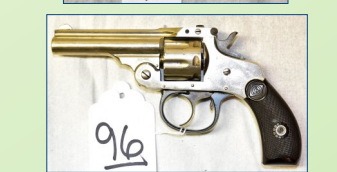

- 142 Rock Island Armory M-1911 semi auto, 45acp with box, sn: RIA1540737
- 142a Chinese hand cannon
- 143 Bauer Firearms Corp, semi auto, 25cal stainless, sn: 023525
- 144 I.O. Inc. Hellcat semi auto, .380auto, with box, sn: 11106
- 145 Taurus slim PT709, semi auto, 9mm, w/box, sn: TGX20167
- 146 S & W Model 559 semi auto, 9mm chrome finish, 2 clips, sn: A750853
- 147 Raven Arms model MP-25, semi auto .25auto, sn: 1361757
- 148 Eastern Arms revolver
- 149 Fllipietta Revolver black powder 36cal Chrome finish
- 150 Fllipietta revolver black powder, 44cal sn: R271461
- 151 Kalashnikov semi auto, .22 LR, HV German made, sn: A43112
- 152 Ruger Ranch rifle semi auto, .223cal, composite folding stock, front tripod, True Glow scope, BSA laser, wood stock, sn:196-62255
- 153 Ruger 10-22 semi auto, .22 LR cal sn: 821-74263
- 154 Marlin model 25mn, bolt action .22cal no clip, sn: 10720956
- 155 BPI Connecticut Valley Arms Optima rifle, .50cal black powder, scope, sn: 61-13-206823-03
- 156 BPI New Frontier muzzle loader Bear tooth magnum, 50cal, black powder, Simmons scope 3-9x40, sn: 61-13-071925-03
- 157 Thompson Center Arms single shot, percussion cap 50cal, sn: K36184
- 158 New Haven model 250C, .22 S.L.R., semi auto
- 159 Winchester model 94, 30-30 win, lever action scope, sn: 4828649
- 160 Steyer model M95 bolt action, sn: 77230
- 161 Ruger model 1022, 22 long rifle, semi auto missing screw, sn: 12100575
- 162 Savage model AX15, 243 Win cal bolt action, camo w/Bushnell scope, sn: J342555
- 163 Savage model M93cal, 17HMR, bolt action camo stock barrel w/scope, sn: J315547
- 164 Winchester model 140, 12ga, semi auto vented ribbed barrel, 2 3/4" chamber w/choke, sn: N941894