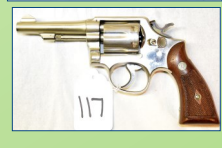

- 165 Sharp Leigh Arms model Nitro, 22SL cal bolt action, painted
- 166 Remington model 1187 Sportsman 12ga, semi auto vented ribbed barrel, black matte finish, sn: PC829133
- 167 Stevens model 77D 12ga, pump action, adj choke no sn
- 168 Winchester model 67 single shot, 22 S L R no sn
- 169 Huglu 20ga over under, double vented barrel engraved receiver, sn: 0150934
- 170 Marlin model 60, 22LR, semi auto, tube fed sn: 10453995
- 171 Remington model 870 Express 20ga, pump action sn: A4531774
- 172 Mossberg 20ga pump action, model 500C rifled barrel w/ scope, extra barrel, sn: R230354
- 173 Remington 870 12ga pump action vented barrel, sn: B128142M
- 174 H & R model Topper 158, 16ga, single shot sn: AG281600
- 175 Remington 870 20ga, pump action pink camo, both barrels, sn: RS87353N
- 176 Mossberg pump action, 410cal, model 500E sn: R462475
- 177 New England Firearms, model Pardner 20ga. single shot, no sn
- 178 Mossberg model 500A, 12ga. pump action scope, no sn
- 179 Sears & Roebuck model Ranger 105-20 16ga. bolt