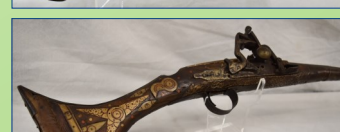

- 165 Sharp Leigh Arms model Nitro, 22SL cal bolt action, painted
- 166 Remington model 1187 Sportsman 12ga, semi auto vented ribbed barrel, black matte finish, sn: PC829133
- 167 Stevens model 77D 12ga, pump action, adj choke no sn
- 168 Winchester model 67 single shot, 22 S L R no sn
- 169 Huglu 20ga over under, double vented barrel engraved receiver, sn: 0150934
- 170 Marlin model 60, 22LR, semi auto, tube fed sn: 10453995
- 171 Remington model 870 Express 20ga, pump action sn: A4531774
- 172 Mossberg 20ga pump action, model 500C rifled barrel w/ scope, extra barrel, sn: R230354
- 173 Remington 870 12ga pump action vented barrel, sn: B128142M
- 174 H & R model Topper 158, 16ga, single shot sn: AG281600
- 175 Remington 870 20ga, pump action pink camo, both barrels, sn: RS87353N
- 176 Mossberg pump action, 410cal, model 500E sn: R462475
- 177 New England Firearms, model Pardner 20ga. single shot, no sn
- 178 Mossberg model 500A, 12ga. pump action scope, no sn
- 179 Sears & Roebuck model Ranger 105-20 16ga. bolt