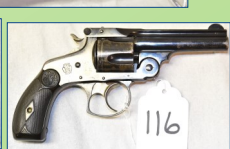

- 165 Sharp Leigh Arms model Nitro, 22SL cal bolt action, painted
- 166 Remington model 1187 Sportsman 12ga, semi auto vented ribbed barrel, black matte finish, sn: PC829133
- 167 Stevens model 77D 12ga, pump action, adj choke no sn
- 168 Winchester model 67 single shot, 22 S L R no sn
- 169 Huglu 20ga over under, double vented barrel engraved receiver, sn: 0150934
- 170 Marlin model 60, 22LR, semi auto, tube fed sn: 10453995
- 171 Remington model 870 Express 20ga, pump action sn: A4531774
- 172 Mossberg 20ga pump action, model 500C rifled barrel w/ scope, extra barrel, sn: R230354
- 173 Remington 870 12ga pump action vented barrel, sn: B128142M
- 174 H & R model Topper 158, 16ga, single shot sn: AG281600
- 175 Remington 870 20ga, pump action pink camo, both barrels, sn: RS87353N
- 176 Mossberg pump action, 410cal, model 500E sn: R462475
- 177 New England Firearms, model Pardner 20ga. single shot, no sn
- 178 Mossberg model 500A, 12ga. pump action scope, no sn
- 179 Sears & Roebuck model Ranger 105-20 16ga. bolt