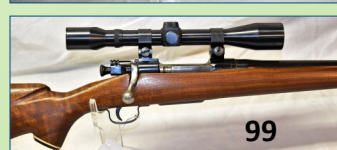

- 142 Rock Island Armory M-1911 semi auto, 45acp with box, sn: RIA1540737
- 142a Chinese hand cannon
- 143 Bauer Firearms Corp, semi auto, 25cal stainless, sn: 023525
- 144 I.O. Inc. Hellcat semi auto, .380auto, with box, sn: 11106
- 145 Taurus slim PT709, semi auto, 9mm, w/box, sn: TGX20167
- 146 S & W Model 559 semi auto, 9mm chrome finish, 2 clips, sn: A750853
- 147 Raven Arms model MP-25, semi auto .25auto, sn: 1361757
- 148 Eastern Arms revolver
- 149 Fllipietta Revolver black powder 36cal Chrome finish
- 150 Fllipietta revolver black powder, 44cal sn: R271461
- 151 Kalashnikov semi auto, .22 LR, HV German made, sn: A43112
- 152 Ruger Ranch rifle semi auto, .223cal, composite folding stock, front tripod, True Glow scope, BSA laser, wood stock, sn:196-62255
- 153 Ruger 10-22 semi auto, .22 LR cal sn: 821-74263
- 154 Marlin model 25mn, bolt action .22cal no clip, sn: 10720956
- 155 BPI Connecticut Valley Arms Optima rifle, .50cal black powder, scope, sn: 61-13-206823-03
- 156 BPI New Frontier muzzle loader Bear tooth magnum, 50cal, black powder, Simmons scope 3-9x40, sn: 61-13-071925-03
- 157 Thompson Center Arms single shot, percussion cap 50cal, sn: K36184
- 158 New Haven model 250C, .22 S.L.R., semi auto
- 159 Winchester model 94, 30-30 win, lever action scope, sn: 4828649
- 160 Steyer model M95 bolt action, sn: 77230
- 161 Ruger model 1022, 22 long rifle, semi auto missing screw, sn: 12100575
- 162 Savage model AX15, 243 Win cal bolt action, camo w/Bushnell scope, sn: J342555
- 163 Savage model M93cal, 17HMR, bolt action camo stock barrel w/scope, sn: J315547
- 164 Winchester model 140, 12ga, semi auto vented ribbed barrel, 2 3/4" chamber w/choke, sn: N941894