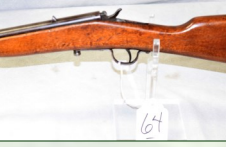

Saturday January 29, 2022 @ 10:00AM
Held at WHALEN AUCTION BLDG, Neapolis OH
8020 Manore Rd., Neapolis (GPS Grand Rapids 43522)

whalenauction.com

Firearms on display day of the auction only!

- 71 Franchi 12ga semi-auto, SN-B62222
- 72 Mossberg 144LSB, .22LR, bolt Magazine fed, scope mounts, target rifle, heavy barrel, SN-1374275
- 73 Winchester 121D, .22 L,LR, bolt 4x32 Simmons scope, birch stock, SN-n/a
- 74 Stevens Marksman, .22, single SN-779, round barrel
- 75 Remington 580, .22 LR, shot cartridge, bolt smooth bore, SN-5682
- 76 H&R Expert, 9-shot revolver, .22LR, top break, 10" barrel, with H&R holster, SN-565851
- 77 Smith & Wesson 459, 9mm, semi-auto extra magazine, SN-TAW1874
- 78 Ruger Mark II, 50th Anniv, .22, semi-auto extra magazine, orig red case for 50th anniv SN-222-54835
- 79 Ruger LCP, 380 Auto, semi-auto orig NIB box, SN-371724135
- 80 Beretta 1201FP, 12ga semi-auto riot gun SN-A01864L
- 81 Browning Belgium A5, 12ga, semi-auto matted & ribbed barrel, dial in choke, SN-H17078
- 82 Taurus PT22, .22, semi-auto SN-AWL26699
- 83 Fore Hand & Wadsworth British Bulldog 7 shot revolver, SN-108508
- 84 Remington & Sons, 5-shot revolver pat'd date 1873, push button unloader,
- 85 Stevens .22, single shot, top break SN-7031
- 86 Remington .25 Rem rim fire, pump Marbles flip up site, SN 62341
- 87 Winchester 94, Canadian Centennial Comm, 30-30 lever action, SN-92590
- 88 CS Shattuck, 12ga, ring finger break, repaired stock
- 89 Colt 1917 US Army revolver, .45, 5.5" barrel SN-78776, marked US Property, clean original firearm
- 90 Remington, revolver, ivory grips, SN-L111