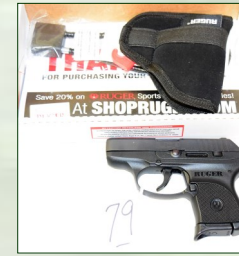

WHALEN WHALEN
REALTY & AUCTION, LTD.
419-875-6317