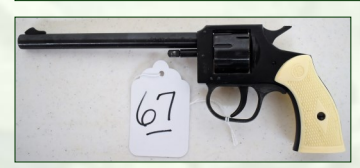

Saturday January 29, 2022 @ 10:00AM
Held at WHALEN AUCTION BLDG, Neapolis OH
8020 Manore Rd., Neapolis (GPS Grand Rapids 43522)

whalenauction.com

Firearms on display day of the auction only!

- 71 Franchi 12ga semi-auto, SN-B62222
- 72 Mossberg 144LSB, .22LR, bolt Magazine fed, scope mounts, target rifle, heavy barrel, SN-1374275
- 73 Winchester 121D, .22 L,LR, bolt 4x32 Simmons scope, birch stock, SN-n/a
- 74 Stevens Marksman, .22, single SN-779, round barrel
- 75 Remington 580, .22 LR, shot cartridge, bolt smooth bore, SN-5682
- 76 H&R Expert, 9-shot revolver, .22LR, top break, 10" barrel, with H&R holster, SN-565851
- 77 Smith & Wesson 459, 9mm, semi-auto extra magazine, SN-TAW1874
- 78 Ruger Mark II, 50th Anniv, .22, semi-auto extra magazine, orig red case for 50th anniv SN-222-54835
- 79 Ruger LCP, 380 Auto, semi-auto orig NIB box, SN-371724135
- 80 Beretta 1201FP, 12ga semi-auto riot gun SN-A01864L
- 81 Browning Belgium A5, 12ga, semi-auto matted & ribbed barrel, dial in choke, SN-H17078
- 82 Taurus PT22, .22, semi-auto SN-AWL26699
- 83 Fore Hand & Wadsworth British Bulldog 7 shot revolver, SN-108508
- 84 Remington & Sons, 5-shot revolver pat'd date 1873, push button unloader,
- 85 Stevens .22, single shot, top break SN-7031
- 86 Remington .25 Rem rim fire, pump Marbles flip up site, SN 62341
- 87 Winchester 94, Canadian Centennial Comm, 30-30 lever action, SN-92590
- 88 CS Shattuck, 12ga, ring finger break, repaired stock
- 89 Colt 1917 US Army revolver, .45, 5.5" barrel SN-78776, marked US Property, clean original firearm
- 90 Remington, revolver, ivory grips, SN-L111