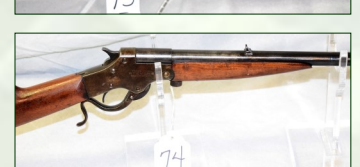

Saturday January 29, 2022 @ 10:00AM
Held at WHALEN AUCTION BLDG, Neapolis OH
8020 Manore Rd., Neapolis (GPS Grand Rapids 43522)

whalenauction.com

Firearms on display day of the auction only!

- 71 Franchi 12ga semi-auto, SN-B62222
- 72 Mossberg 144LSB, .22LR, bolt Magazine fed, scope mounts, target rifle, heavy barrel, SN-1374275
- 73 Winchester 121D, .22 L,LR, bolt 4x32 Simmons scope, birch stock, SN-n/a
- 74 Stevens Marksman, .22, single SN-779, round barrel
- 75 Remington 580, .22 LR, shot cartridge, bolt smooth bore, SN-5682
- 76 H&R Expert, 9-shot revolver, .22LR, top break, 10" barrel, with H&R holster, SN-565851
- 77 Smith & Wesson 459, 9mm, semi-auto extra magazine, SN-TAW1874
- 78 Ruger Mark II, 50th Anniv, .22, semi-auto extra magazine, orig red case for 50th anniv SN-222-54835
- 79 Ruger LCP, 380 Auto, semi-auto orig NIB box, SN-371724135
- 80 Beretta 1201FP, 12ga semi-auto riot gun SN-A01864L
- 81 Browning Belgium A5, 12ga, semi-auto matted & ribbed barrel, dial in choke, SN-H17078
- 82 Taurus PT22, .22, semi-auto SN-AWL26699
- 83 Fore Hand & Wadsworth British Bulldog 7 shot revolver, SN-108508
- 84 Remington & Sons, 5-shot revolver pat'd date 1873, push button unloader,
- 85 Stevens .22, single shot, top break SN-7031
- 86 Remington .25 Rem rim fire, pump Marbles flip up site, SN 62341
- 87 Winchester 94, Canadian Centennial Comm, 30-30 lever action, SN-92590
- 88 CS Shattuck, 12ga, ring finger break, repaired stock
- 89 Colt 1917 US Army revolver, .45, 5.5" barrel SN-78776, marked US Property, clean original firearm
- 90 Remington, revolver, ivory grips, SN-L111