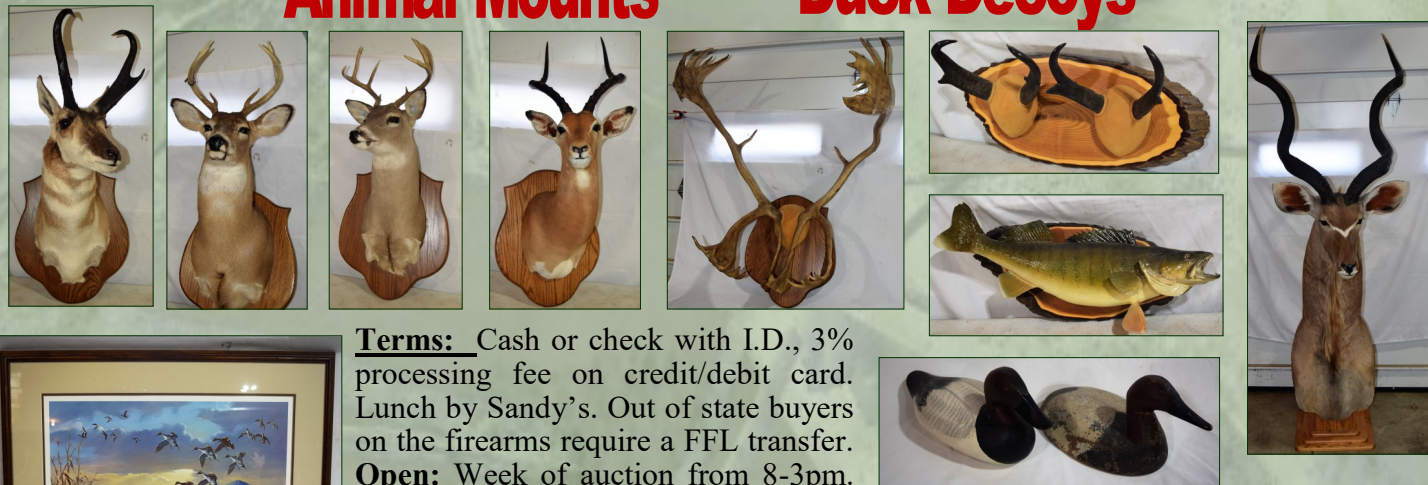

Early US Navy & Army, French & Others 40 Pairs of Binoculars

Animal Mounts

Duck Decoys

Terms: Cash or check with I.D., 3% processing fee on credit/debit card. Lunch by Sandy's. Out of state buyers on the firearms require a FFL transfer.
Open: Week of auction from 8-3pm. Firearms on display day of auction only. See whalenauction.com for full listing & any updates.