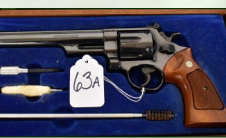

Saturday January 29, 2022 @ 10:00AM
Held at WHALEN AUCTION BLDG, Neapolis OH
8020 Manore Rd., Neapolis (GPS Grand Rapids 43522)

whalenauction.com

Firearms on display day of the auction only!

- 71 Franchi 12ga semi-auto, SN-B62222
- 72 Mossberg 144LSB, .22LR, bolt Magazine fed, scope mounts, target rifle, heavy barrel, SN-1374275
- 73 Winchester 121D, .22 L,LR, bolt 4x32 Simmons scope, birch stock, SN-n/a
- 74 Stevens Marksman, .22, single SN-779, round barrel
- 75 Remington 580, .22 LR, shot cartridge, bolt smooth bore, SN-5682
- 76 H&R Expert, 9-shot revolver, .22LR, top break, 10" barrel, with H&R holster, SN-565851
- 77 Smith & Wesson 459, 9mm, semi-auto extra magazine, SN-TAW1874
- 78 Ruger Mark II, 50th Anniv, .22, semi-auto extra magazine, orig red case for 50th anniv SN-222-54835
- 79 Ruger LCP, 380 Auto, semi-auto orig NIB box, SN-371724135
- 80 Beretta 1201FP, 12ga semi-auto riot gun SN-A01864L
- 81 Browning Belgium A5, 12ga, semi-auto matted & ribbed barrel, dial in choke, SN-H17078
- 82 Taurus PT22, .22, semi-auto SN-AWL26699
- 83 Fore Hand & Wadsworth British Bulldog 7 shot revolver, SN-108508
- 84 Remington & Sons, 5-shot revolver pat'd date 1873, push button unloader,
- 85 Stevens .22, single shot, top break SN-7031
- 86 Remington .25 Rem rim fire, pump Marbles flip up site, SN 62341
- 87 Winchester 94, Canadian Centennial Comm, 30-30 lever action, SN-92590
- 88 CS Shattuck, 12ga, ring finger break, repaired stock
- 89 Colt 1917 US Army revolver, .45, 5.5" barrel SN-78776, marked US Property, clean original firearm
- 90 Remington, revolver, ivory grips, SN-L111