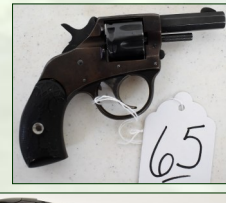

Saturday January 29, 2022 @ 10:00AM
Held at WHALEN AUCTION BLDG, Neapolis OH
8020 Manore Rd., Neapolis (GPS Grand Rapids 43522)

whalenauction.com

Firearms on display day of the auction only!

- 71 Franchi 12ga semi-auto, SN-B62222
- 72 Mossberg 144LSB, .22LR, bolt Magazine fed, scope mounts, target rifle, heavy barrel, SN-1374275
- 73 Winchester 121D, .22 L,LR, bolt 4x32 Simmons scope, birch stock, SN-n/a
- 74 Stevens Marksman, .22, single SN-779, round barrel
- 75 Remington 580, .22 LR, shot cartridge, bolt smooth bore, SN-5682
- 76 H&R Expert, 9-shot revolver, .22LR, top break, 10" barrel, with H&R holster, SN-565851
- 77 Smith & Wesson 459, 9mm, semi-auto extra magazine, SN-TAW1874
- 78 Ruger Mark II, 50th Anniv, .22, semi-auto extra magazine, orig red case for 50th anniv SN-222-54835
- 79 Ruger LCP, 380 Auto, semi-auto orig NIB box, SN-371724135
- 80 Beretta 1201FP, 12ga semi-auto riot gun SN-A01864L
- 81 Browning Belgium A5, 12ga, semi-auto matted & ribbed barrel, dial in choke, SN-H17078
- 82 Taurus PT22, .22, semi-auto SN-AWL26699
- 83 Fore Hand & Wadsworth British Bulldog 7 shot revolver, SN-108508
- 84 Remington & Sons, 5-shot revolver pat'd date 1873, push button unloader,
- 85 Stevens .22, single shot, top break SN-7031
- 86 Remington .25 Rem rim fire, pump Marbles flip up site, SN 62341
- 87 Winchester 94, Canadian Centennial Comm, 30-30 lever action, SN-92590
- 88 CS Shattuck, 12ga, ring finger break, repaired stock
- 89 Colt 1917 US Army revolver, .45, 5.5" barrel SN-78776, marked US Property, clean original firearm
- 90 Remington, revolver, ivory grips, SN-L111