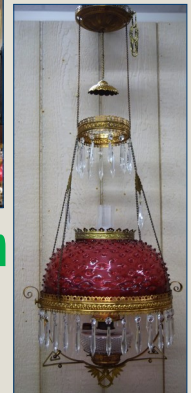

Terms: Cash or check w/I.D., 3% processing fee on credit/debit cards. 7.25% sales tax applies. **Order of sale:** Selling in 2 lines. One auctioneer selling scales, games & campbell soup collectibles, the other selling china & glassware. Music boxes & furniture selling at noon. **Open House:** Week of auction from 8am-3pm. Next auction Thursday October 7, 10:00AM.