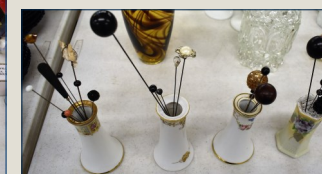

WHALEN WHALEN
REALTY & AUCTION, LTD.
P.O. Box 550
Neapolis, OH 43547

whalenauction.com