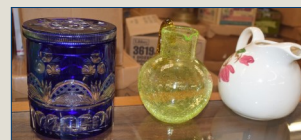

419.875.6317

WHALEN REALTY & AUCTION LTD
Auctioneers: John & Jason Whalen, Mike Murry, George Bly & Jacob Ramos
Information herein deemed reliable but not guaranteed.