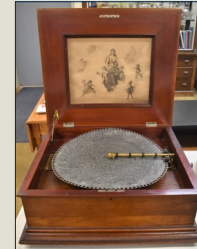

Friday September 24, 10:00A.M. Auction