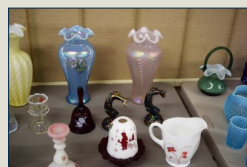

## Friday September 24, 10:00A.M.

**Furniture:** mahogany 9 pc. art deco unusual dining room suite; **Oak:** buffet w/ claw feet, open cabinet, square oak table, 4 oak chairs; early jelly cabinet; Burl Renaissance walnut oval table 49"x32" (needs work); 2 pc. early cabinet; baker's cabinet w/sink top; **Lamps:** (4) 14" hanging lamp shades; cranberry & hand painted; several hanging lamp frames; hobnail cranberry hanging lamp; wall bracket lamp; cobalt finger lamp; **Music Boxes:** Regina oak cone 15½" single cone, 10 disk; Regina mahogany 15½" single cone, 10 disk; ornamental music box 11", 10 disk; 2 cylinder music boxes. **Glassware:** 100+ pcs Fenton including bells, animals, lamp, covered dish, pitchers, baskets, vases, candlesticks, vaseline; several pcs copper luster; 100+ pcs Pfaltzgraff plates, bowls, cups, lamp, jug, canister; 75+ pcs pattern, pressed, colored glass, Cape Cod collection, carnival, Jade green, green corn glass; shoe box bears; tea for one stacking tea pots; Nippon hair receivers, hat pins; egg cups, paperweights; Wade cups; teapots; art glass, salt & peppers; milk bottles; salt dips; several pie birds; milk glass; depression glass; cups and saucers; many box lots plus more. **Campbells, Scales, Games:** 80+ Campbells collectibles including salt & peppers, trucks, collector plates, Christmas ornaments, banks, cups, clock, train car, calendars, 8 sets of dinnerware; 26 scales & weight sets; 25 vintage games including speak & spell, winner spinner, pin the tail on the donkey, turbo top, state capitals, Yahtzee and more.