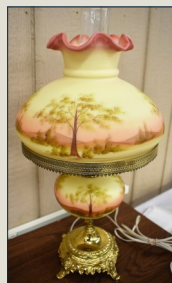

## Friday September 24, 10:00A.M.

**Furniture:** mahogany 9 pc. art deco unusual dining room suite; **Oak:** buffet w/ claw feet, open cabinet, square oak table, 4 oak chairs; early jelly cabinet; Burl Renaissance walnut oval table 49"x32" (needs work); 2 pc. early cabinet; baker's cabinet w/sink top; **Lamps:** (4) 14" hanging lamp shades; cranberry & hand painted; several hanging lamp frames; hobnail cranberry hanging lamp; wall bracket lamp; cobalt finger lamp; **Music Boxes:** Regina oak cone 15½" single cone, 10 disk; Regina mahogany 15½" single cone, 10 disk; ornamental music box 11", 10 disk; 2 cylinder music boxes. **Glassware:** 100+ pcs Fenton including bells, animals, lamp, covered dish, pitchers, baskets, vases, candlesticks, vaseline; several pcs copper luster; 100+ pcs Pfaltzgraff plates, bowls, cups, lamp, jug, canister; 75+ pcs pattern, pressed, colored glass, Cape Cod collection, carnival, Jade green, green corn glass; shoe box bears; tea for one stacking tea pots; Nippon hair receivers, hat pins; egg cups, paperweights; Wade cups; teapots; art glass, salt & peppers; milk bottles; salt dips; several pie birds; milk glass; depression glass; cups and saucers; many box lots plus more. **Campbells, Scales, Games:** 80+ Campbells collectibles including salt & peppers, trucks, collector plates, Christmas ornaments, banks, cups, clock, train car, calendars, 8 sets of dinnerware; 26 scales & weight sets; 25 vintage games including speak & spell, winner spinner, pin the tail on the donkey, turbo top, state capitals, Yahtzee and more.