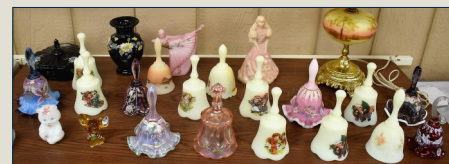

## Friday September 24, 10:00A.M.

**Furniture:** mahogany 9 pc. art deco unusual dining room suite; **Oak:** buffet w/ claw feet, open cabinet, square oak table, 4 oak chairs; early jelly cabinet; Burl Renaissance walnut oval table 49"x32" (needs work); 2 pc. early cabinet; baker's cabinet w/sink top; **Lamps:** (4) 14" hanging lamp shades; cranberry & hand painted; several hanging lamp frames; hobnail cranberry hanging lamp; wall bracket lamp; cobalt finger lamp; **Music Boxes:** Regina oak cone 15½" single cone, 10 disk; Regina mahogany 15½" single cone, 10 disk; ornamental music box 11", 10 disk; 2 cylinder music boxes. **Glassware:** 100+ pcs Fenton including bells, animals, lamp, covered dish, pitchers, baskets, vases, candlesticks, vaseline; several pcs copper luster; 100+ pcs Pfaltzgraff plates, bowls, cups, lamp, jug, canister; 75+ pcs pattern, pressed, colored glass, Cape Cod collection, carnival, Jade green, green corn glass; shoe box bears; tea for one stacking tea pots; Nippon hair receivers, hat pins; egg cups, paperweights; Wade cups; teapots; art glass, salt & peppers; milk bottles; salt dips; several pie birds; milk glass; depression glass; cups and saucers; many box lots plus more. **Campbells, Scales, Games:** 80+ Campbells collectibles including salt & peppers, trucks, collector plates, Christmas ornaments, banks, cups, clock, train car, calendars, 8 sets of dinnerware; 26 scales & weight sets; 25 vintage games including speak & spell, winner spinner, pin the tail on the donkey, turbo top, state capitals, Yahtzee and more.