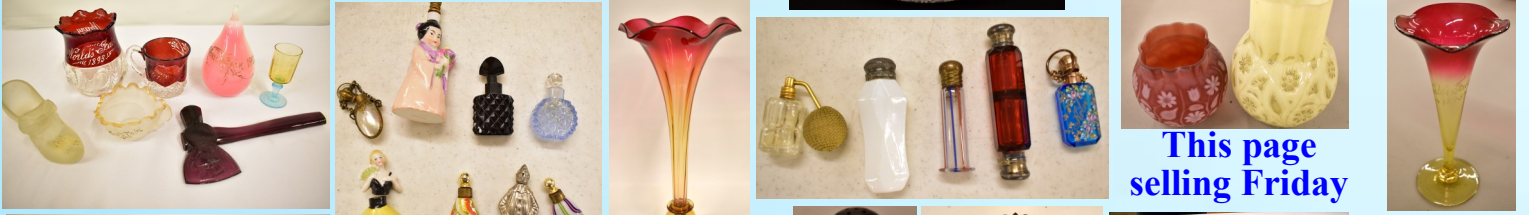

This page selling Friday