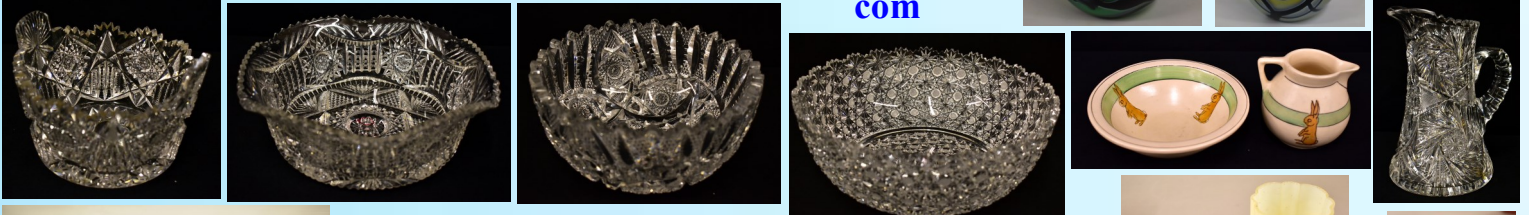

This page selling Friday