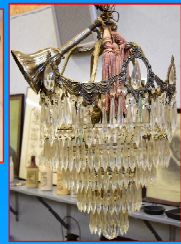

**WHALEN**  
REALTY & AUCTION, LTD.

**Furniture:** 2pc. cupboard w/12 panes; marble top table & stands; wrought iron patio table w/4 chairs; walnut chairs; whatnot shelf; 2 trunks; hanging wall cabinet & hanging shelves; oak wall telephone; hanging comb case + more; **Lamps & Glassware:** Panel table lamp, several floor lamps, kerosene lamps, GWTW, stem, miniature, color, figural, finger, assorted smoke bells, match holders & more; Glassware incl. pattern & pressed, Victorian, Roseville & Hall pottery; Artwork: several pictures, prints, drawings; **Clocks & Collectibles:** Several clocks incl. weight, mantles, figural, small cuckoo & china; several picture frames; assorted jewelry & sterling items; fireplace grate; collection of walking sticks w/animal heads; wood shelves; books; fruit jars; large assortment of Christmas décor, bulbs & more; **Primitives:** large assortment incl. graniteware, several kitchen items, crocks, brass, iron & tin items; many small items; oil cans; misc. hand tools; + more.