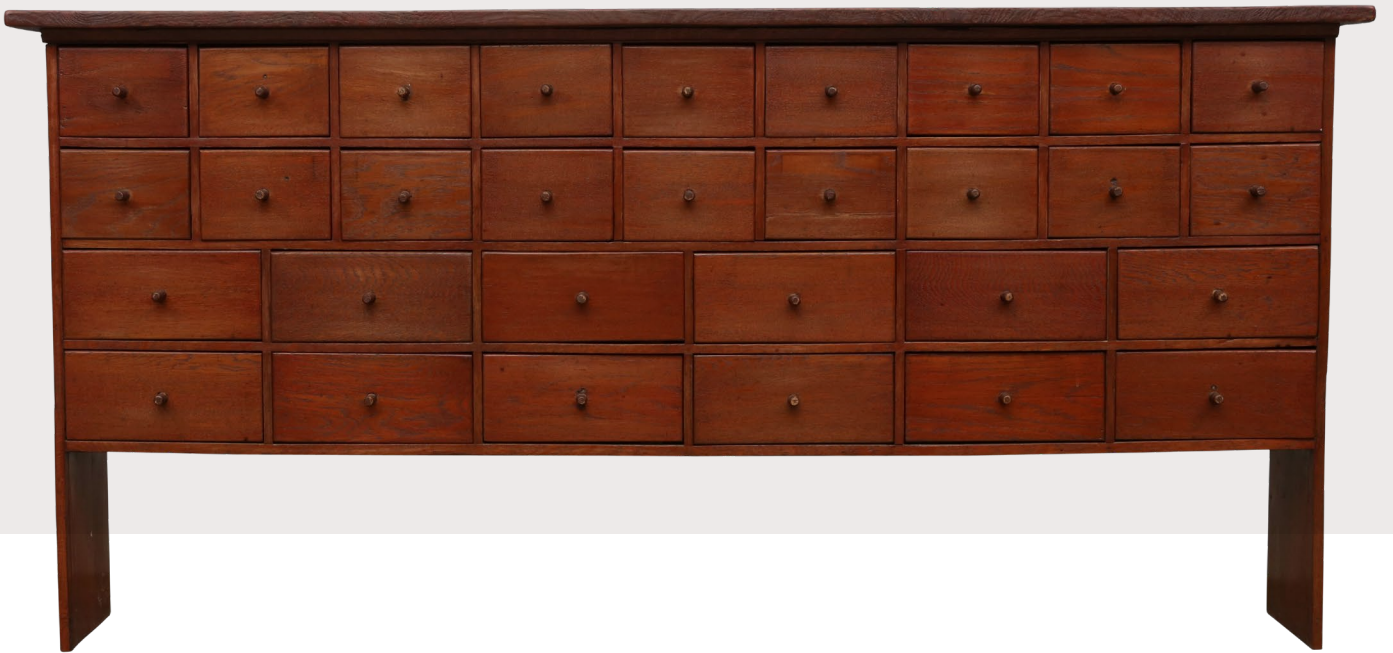

Chippendale Tall Case Clock  
Cherry  
96"h x 21"w x 10"d

Pennsylvania Dutch Cupboard  
Pine  
83"h x 50"d x 19.5"w

Apothecary Cabinet  
Pine and Oak  
36"h x 74"w x 12"d

Lalique  
"Luxembourg Vase"  
Frosted Glass  
8.5"h x 10"round