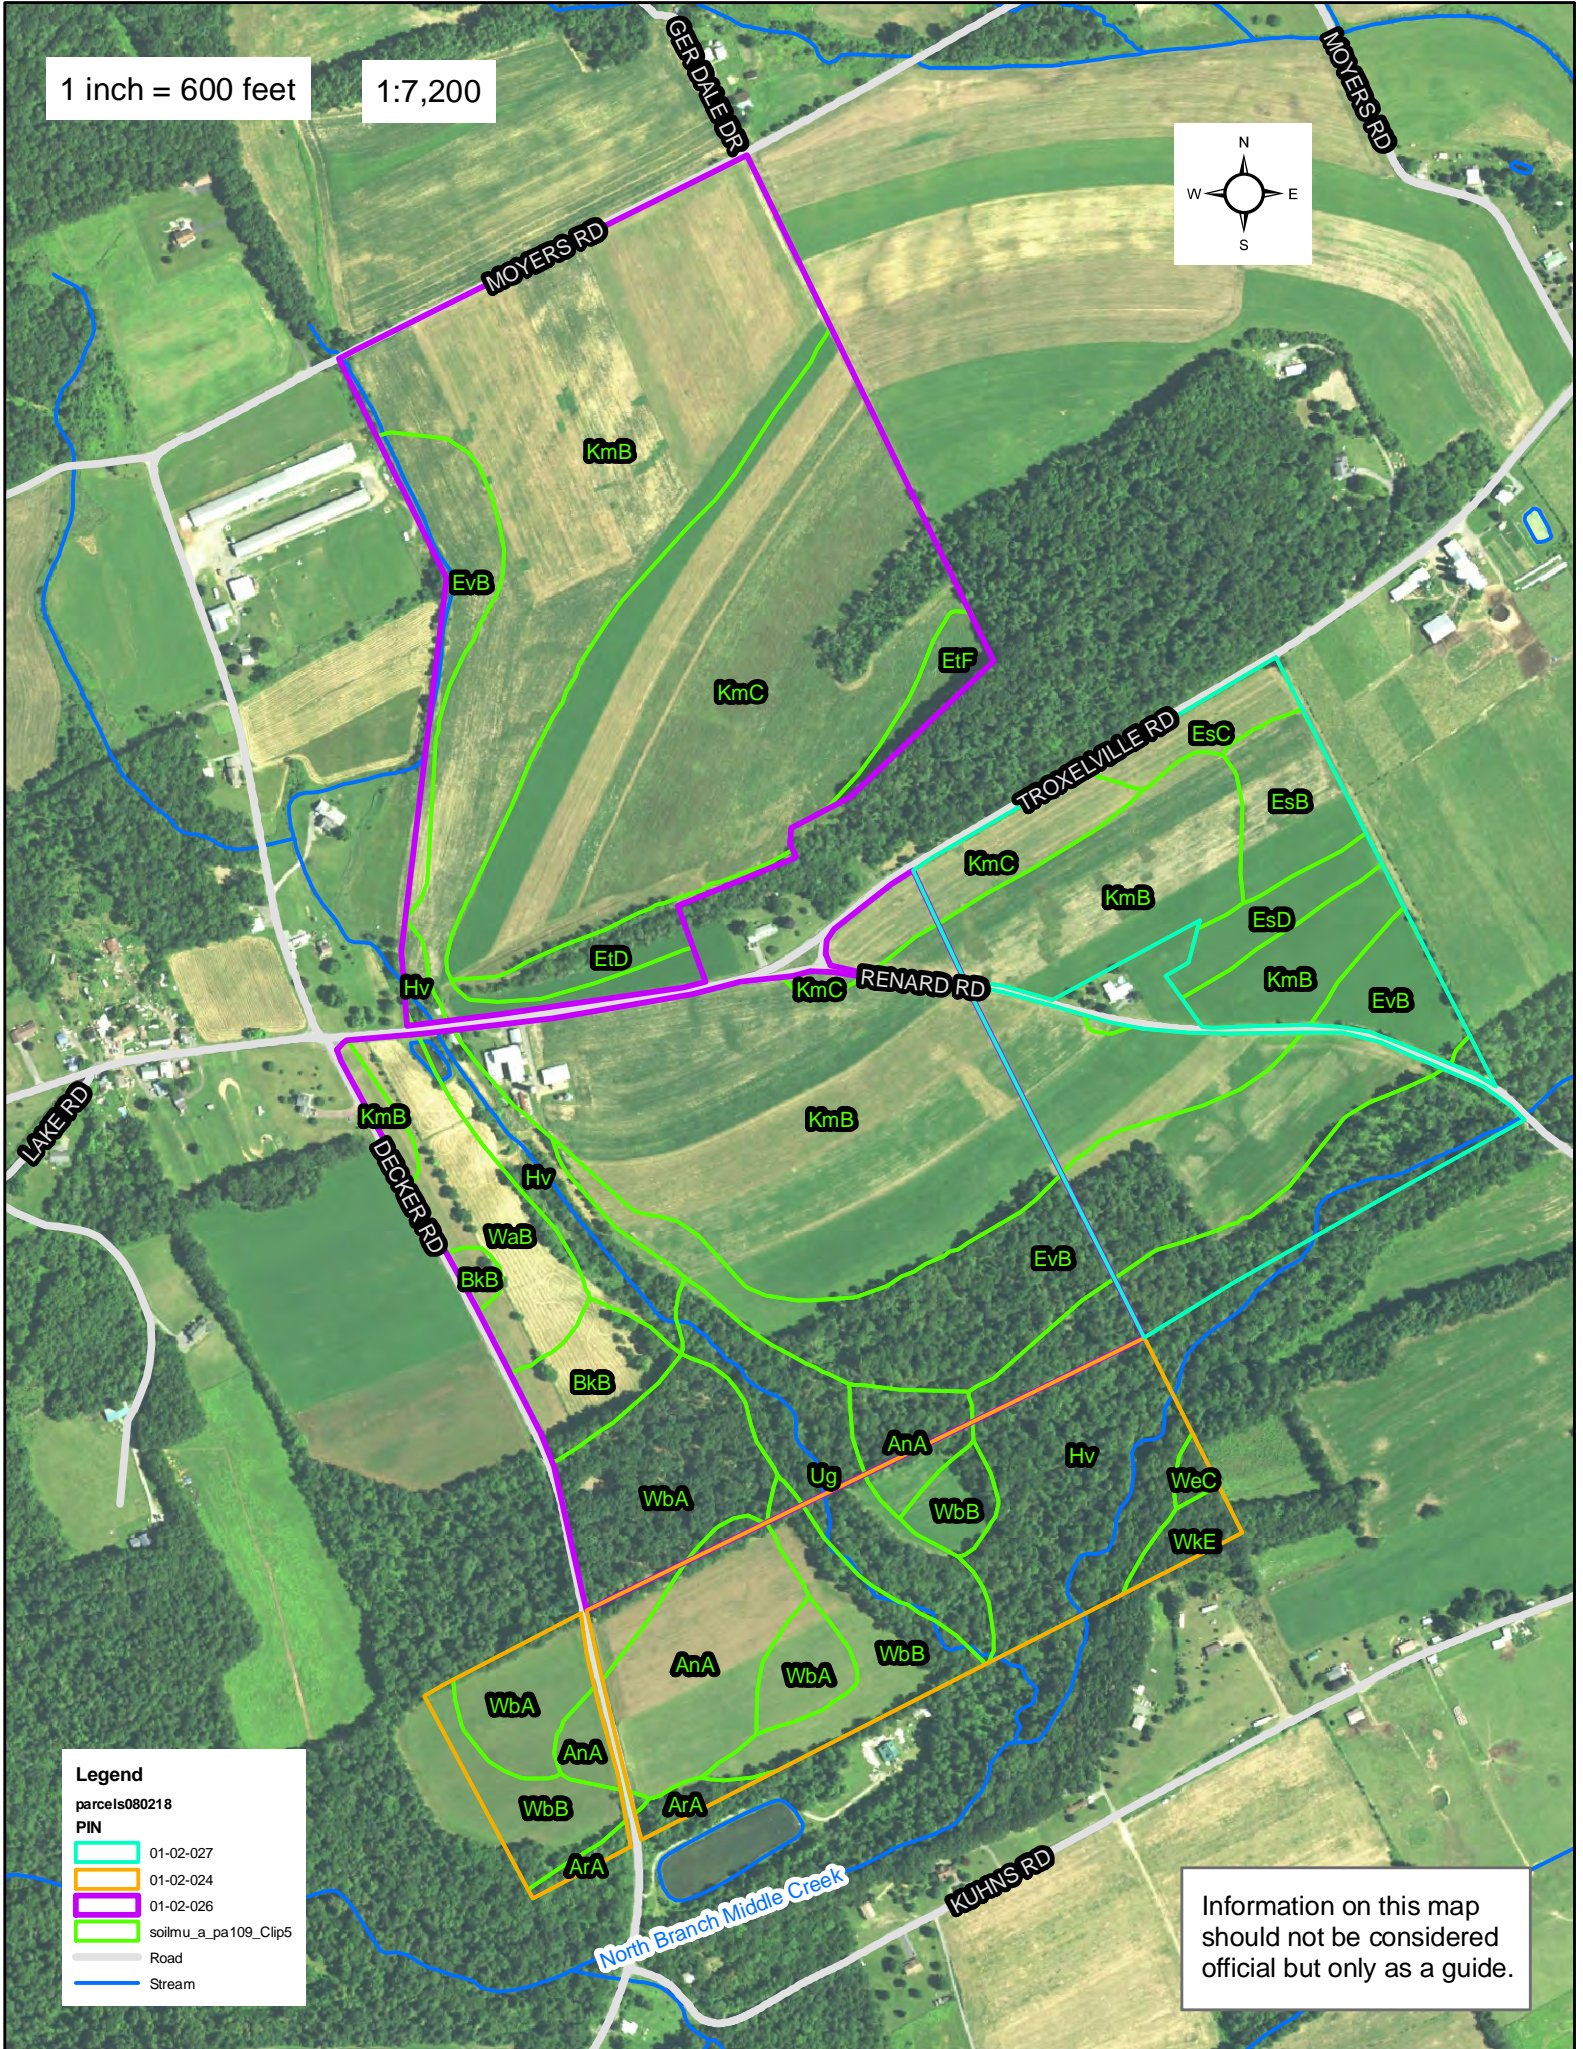

1 inch = 600 feet

1:7,200

Legend

parcels080218
PIN

- 01-02-027
- 01-02-024
- 01-02-026
- soilmu_a_pa109_Clip5
- Road
- Stream

Information on this map should not be considered official but only as a guide.