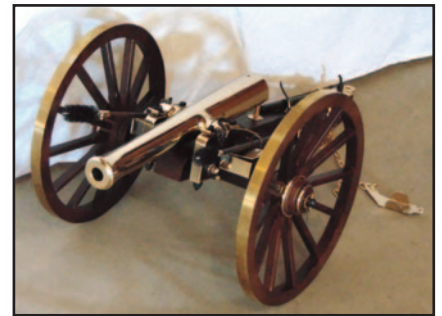

82 GUNS (Selling at 10 AM)

Remington: Model 700 Classic, 300 Savidge w/Bushnell Scope; Model 7, 7mm Rem. RSAUM w/Box; Model 673, .243 Win. (1 of 500 rare), NIB; Model 673, .308 Win. NIB; Model 673, .300 SAUM, NIB; Model 673, 350 Rem. Mag; Model 673, 6.5mm Rem. Mag; Model 700 Classic .220 Swift w/Bushnell Scope; Model 700 BDL Varminter, 7mm-08 w/Bushnell Scope; Model Six, .243 Win; Model Seven, .223 Rem; Model 700 Classic .35 Whelen w/Leupold Scope; Model 760 Carbine, 30-06 SPGR; Model 870 LHTB Wingmaster, 12 ga; Model 870 Premier .12 ga; Model 7600, 30-06 SPGR; Model 721, 300 H & H Mag; Wingmaster Model 870SC, .12 ga; Gamemaster Model 760, 6mm; Model 7, 25th Anniversary, 7mm-08, NIB; Model 700, BDL Custom Deluxe Engraving, .243 Win; Model Four BDL, 6mm Rem; Model 870 Wingmaster, .12 ga; Model 1100 Semi-Automatic .12 ga. NIB; Model 700 BDL, 7mm-Express; Model 11-48, .20 ga. SB; Model 700 VTR, 243 Ruger w/Scope; Model 700, 7mm Rem. Mag., BDL; Model 700, 243 Win. Varminter; Model 700, 25-06 Rem. Varminter; Model 700 BDL, 308 Win; Model 870 Wingmaster, 12 ga; Model 870, 20 ga. NIB; Model 700 BDL, 243 Win; Sportmaster Model 341P, .22; Model Seven .308 Win; Model 14, .30 cal. Rem; Model 522 Viper .22LR; Model 572 .22 Pump; Model 870 Wingmaster 16 ga; **Winchester:** Model 94AE Trapper, 30-30; Model 94AE Trapper, .45 Colt; Model 94AE Trapper, .44 Rem. Mag; Model 94AE Trapper, .357 Mag; Model 94AE, 7-30 Waters; Model 70, .458 Win. Mag. Super Express; Model 1400, .12 ga; Model 70 XTR, 300 WBY Mag; Model 1890 .22 Short Pump Action; **Savage:** Model 111, 243 Win; Model 110 High Country, 7mm-08, NIB; Model 110, .30-06; Fox Model BSE, Series H, 12 ga. DB; Mark II .22; Axis, 25-06, SST w/Scope; Axis 243 Win. w/Bushnell Scope; Browning A-Bolt II, Model Micro-Medallion .22 Hornet w/Box; CVA Optima V2, 50 cal. Inline Muzzleloader w/Konus Scope & Case, NIB; Marlin Model 1894, .44 Rem. Mag. w/Bushnell Scope; Lone Wolf R & D, 9mm AR; Ithaca Model 51 Featherlight, 12 ga. w/2 Barrels; Kimber .22 LR Hunter, NIB; Silver Eagle RZ17 Tactical 12 ga; Weatherby Vanguard, 300 Win. Mag; Thompson Center Encore, .45-70 Govt. 18" Ported Barrel w/ Leupold Scope; Early Daisy #25 BB Gun; Glenfield Model 778, 12 ga; J.C. Higgins, Model 20, 12 ga; Tri-Star NKC-MO, Raptor 20 ga; Rossi .22; Rolling Block .22; J. Stevens Arms Co. Springfield, .16 ga. SB; Taylors & Company Falling Block, .45-120 Sharps w/Long Range Sights; US Springfield Model 1878, Trap Door, .45-70 Govt. Carbine; Century International Arms Model M70B1, 7.62x39; Early Model Custom Built AR-15; Steyr Model M95, 85-56R; Rossi RS22, .22LR Semi-Auto, NIB; Mossberg Model 500A, 12 ga; Marlin Model 42, .22LR w/High Country Scope; Deerfield Noble Manufacturing Co. Model 67X, 12 ga.