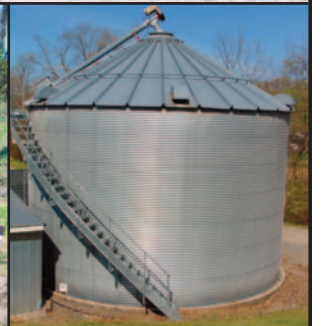

PUBLIC Auction

**SATURDAY, SEPTEMBER 9
at 9:00 AM**

Turn off SR 125 - Vista Road onto Ridge Road. Turn Right onto Hepler Road to 53 Hepler Road,
Klingerstown, Northumberland County, PA

FARM MACHINERY

John Deere 6620 Turbo Hydro Combine

4X4, 3,194 hrs, John Deere 443 - 4 Row Head
All New Snapping Rolls, Striper Plates & Chains Recently
John Deere 213 Grain Head

Tractors & Equipment

John Deere 2750 4 Wheel Drive w/Cab, A/C, Heat & Dual Remotes; John Deere 3020 Diesel, Power Shift & Dual Remotes; Case IH Farmall 50b CVT 4X4, Cab, 3,000 hrs, Suitcase Weights, w/Hyd. Loader Valve; Gehl 5635 SX Series II Skid Steer, 2650 hrs, like new Tires; Gehl 4615 Skid Steer w/New Tires; 2011 John Deere 3200 Skid Steer, Enclosed Cab, A/C, Heat, 2045 hrs; Gehl Bucket; Pallet Forks; Hi-Cap Bucket; Rock Forks; Quick Attach Snow Plow w/Power Angle for Skid Steer; John Deere 7000 Conservation Corn Planter, 2 - 85 gal & 1 - 55 gal Tanks w/Vanguard VM-2200 Monitor; Century 200 gal 3 pt Sprayer w/35' Boom, PBZ 500 gal Model TR510 Sprayer w/45' Hyd. Boom & PBZ 200 gal 3 pt Sprayer, all w/Tee Jet 744A-3 Controllers w/New Hoses; IH 5100 Soybean Special Grain Drill, Like New; New Holland 489 Haybine w/New Rolls; New Holland 155 Manure Spreader, Top Beater & Poly Floor; New Idea 218 TA Manure Spreader; Bush Hog 2615 Legend Batwing Mower w/Air Craft Tires; New Holland 256 Hay Rake; EHE 2018 - 4 Star Tedder; Westfield WR 80 X 51 Grain Auger; Woods C80 Bush Hog; Woods 84 Trail Mower; IH 435T Square Baler w/Kicker; 281 White 10' Offset Plowing Disc; IH 5500 7 Tooth Chisel Plow; Cosmo 3 pt Spreader; 13' Perfecta Field Cultivator; McCurdy 150 & 200 bu Gravity Wagons; 12' & 14' Farm Dump Wagons; Grove Running Gears; 1000 gal. Hydro Seeder w/Deisel Kubota 4 cyl. Engine w/855 hrs; Bush Hog 7' Blade; Wdn Round Bale Wagon; 8'X13' Dual Wheel Farm Trailer; 7'X12' Tandem Axle Trailer w/Title; Ford F-350 Custom Dump Truck, as is.