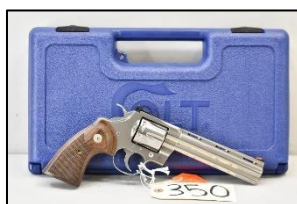

GUN HIGHLIGHTS **Beretta:** Trap-Special 12 Gauge, **Browning:** SXS 20 Gauge Shotgun, **Colt:** Commander Series 70 LW .38 Super Pistol, Model 1911A1 U.S. Army .45 Auto Pistol, M4 Carbine 5.56MM, Automatic .25 Acp Pistol, Government Model 1911 .45 Auto Pistol, M4 Carbine 5.56MM, **Glock:** 17 Gen4 9mm Pistol, **Ithaca:** M-49 .22LR Rifle, **Marlin:** Model 25MN .22 Magnum, Model 336 .35 Rem. Rifle, Model 60 .22LR Only Rifle, Model 336RC .35 Rem Rifle, No.32 Standard 1875 Pocket Revolver 32 R.F., Model 882 .22 WMR Only, Model 80-DL .22 S.L.L.R., **Mossberg:** 500A Riot Gun 12 Gauge, Model 42-B .22 S.L.L.R., Model 377 Plinkster .22LR Only, **Remington:** 03-A3/A4 30-06 Rifle, V3 Tac-13 12 Gauge Pistol, RP9 9mm Pistol, Gamemaster 760 30-06 Sprg., Model 4 .22 S.L.L.R., Model 514 .22 S.L.L.R., **Ruger:** New Model Blackhawk .357 Mag Revolver, Blackhawk .45 Cal Revolver, New Model Single-Six .32 H&R Mag Revolver, Blackhawk .357 Cal Revolver, Blackhawk .41 Magnum Revolver, GP-100 .357 Mag Revolver, MKII Target .22LR Pistol, LC9 9mm Pistol, 22/45 .22LR Semi Auto Pistol, LCP .380 Auto Pistol, Wrangler .22LR Revolver, New Model Blackhawk 30 Carbine Revolver, Air Hawk .177 .22 Cal Air Rifle, New Model Blackhawk 30 Carbine Revolver, Standard MK1 Target .22LR Pistol, **Savage:** 3D 22 S.L.L.R., 99 A-Series .308 Win, 99E .300 Savage, 24V .222 Rem/20 Gauge Combo, Model 93 .22 WMR Only, 516 300 WSM Pistol, Model 775A 12 Gauge, 110 .270 Win, 1903 Slide-Action Rifle .22 S.L.L.R., **Smith & Wesson:** Cobra .38 SPL +P Revolver, M&P-15 5.56 Nato, Model 4586 .45 Auto Pistol, Performance Center 460 S&W Revolver, Model 27 .357 Magnum Revolver, Model 669 9mm Pistol, **Springfield Armory:** M6 Survival Combo Shotgun, 1898 30-40 Krag Rifle, **Stevens:** Crackshot Model 26 .22LR, 14 1/2 Little Scout .22LR, Model 87B .22 S.L.L.R., No. 12 Marksman .32 Short, Model 325-C 30-30 Rifle, **Taurus:** "The Judge" .45 LC/410 Gauge Revolver, PT 809 9mm Pistol, PT 840 .40 Cal Pistol, PT 911 9mm Pistol, Model 80 .38 Special Revolver, **Thompson:** Center Dimension 22-250 Rem, Center Black Diamond 50 Cal Rifle, **Winchester:** Model 1400 MK2 16 Gauge, Model 88 .308 Win, Model 64 30-30 Only Rifle, 94 30-30 Well Fargo Commemorative, 94 30-30 Lawman Commemorative, Model 290 .22 S.L.L.R., Model 69A .22 S.L.L.R., Mod 12 Pigeon Grade 12 Gauge Set, Model 52 .22LR Target, Model 94 32 W.S. Rifle, Model 1897 12 Gauge, **Revolvers:** Harrington & Richardson 930 .22LR Revolver, Heritage Rough Rider .22LR Revolver, Arminius HW5 .22LR Revolver, Enfield No.2 MK2* .38 S&W Revolver, **Pistols:** A.A. Arms Model AP9 9mm Pistol, High Standard Supermatic Citation .22LR Pistol, Troy Defense Northern Guard 5.56MM Pistol, P. Bondini .45 Cal Contemporary Percussion Pistol, Cobra Denali .380 Acp Pistol, Keltec P-11 9mm Pistol, Keltec P-40 .40 S&W Pistol, CMMG MK57 Banshee 5.7x28mm Pistol, FIE Titian .25 Acp Pistol, **Rifles:** I.O. Inc. Ak47-C 7.62x39mm Rifle, Palmetto PA-15 .223 Rifle, Anderson AM-15 300 Black Out Rifle, H.M. QuackenBush Safety Cartridge Rifle.22LR, Hoban No.45 .22 S.L.L.R., Lone Wolf G9 9mm Rifle, Bergara B-14 6.5 Creedmore, Sako Finnwolf VL63 .243 Rifle, New England Firearms Huntsman 50 Cal Rifle