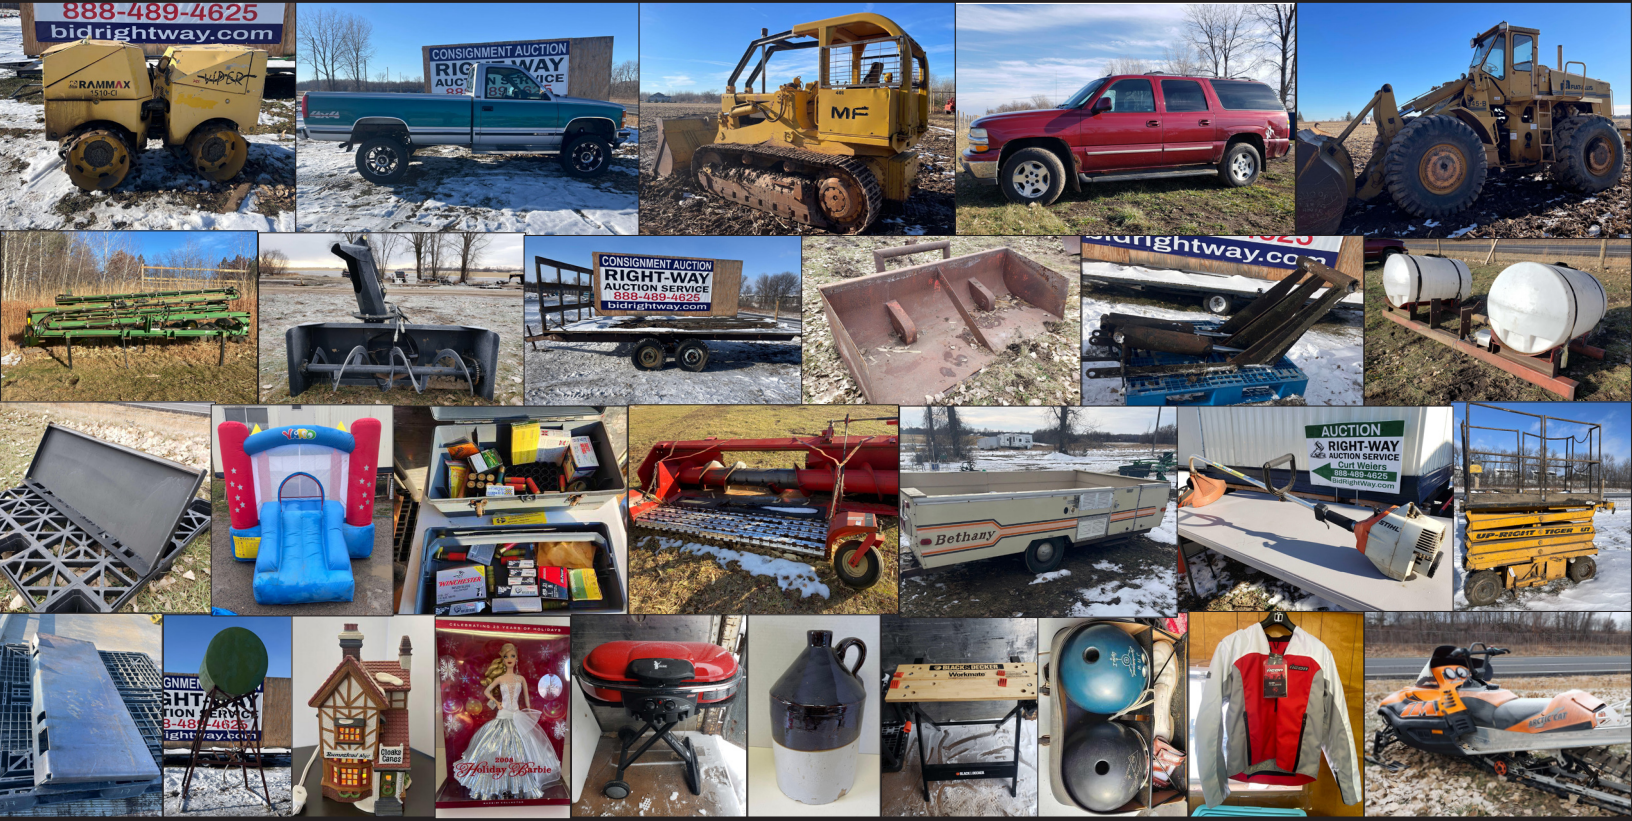

DECEMBER CONSIGNMENT AUCTION

Located at 7371 US Hwy. 12 SW, Howard Lake, MN 55349

AUCTION ENDS: Thursday, Dec. 15, starting at 6 p.m.

Items Include:

- Massey Ferguson 650 Dozer
- Fiat-Allis 945-B Pay Loader
- Melroe Pickup Head for a 4420 John Deere Combine
- Deutz Rotary Rake KS 1.5
- John Deere 3 Bottom Plow
- 90 ft. 3 point Spray Broom
- Saddle Tanks, Scissor Lift
- 2004 Chevy Suburban
- Snow Plow Quick Hitch
- Ramma 1510-CL Packer
- 1994 Chevy 1500 Silverado
- Skid Loader Attachments Plates
- Grapple Buckets, Forks, Hoist
- 3 point Snow Blower Attachment
- Flat Bed, Tandem Trailer
- 2004 King Cat 900 Parts Sled
- Weed Wackers, Yard Equipment
- Trolling Motor, Outboard Motor
- Tonneau Cover, Rims, Boomers
- Jack Stands, Trailer Jack
- Shovels, Saws, Pulleys, PVC
- Snowblower, Garden Decor
- Gas Tanks & Barrels, Chainsaws
- Hedge Trimmers, SkilSaw
- Adirondack Chairs, Path Lights
- Vintage Stool & School Desk
- Fishing Poles, Ammo Box
- Vintage Skis, Poles & Ski Boots
- Tools, Auto Parts, Board Games
- Motorcycle Jackets, Hammock
- Household Items, Decorations
- Pyrex Dishes, Stoneware
- Vintage Radios, Typewriter
- Bowling Balls, Army Cots
- Makita Router, Portable Grill
- Portable Work Benches
- Antiques, Fairy Garden Items
- Conceal & Carry Purses
- Dept. 56 Christmas Villages Items
- Collectible Barbies **AND MORE!**