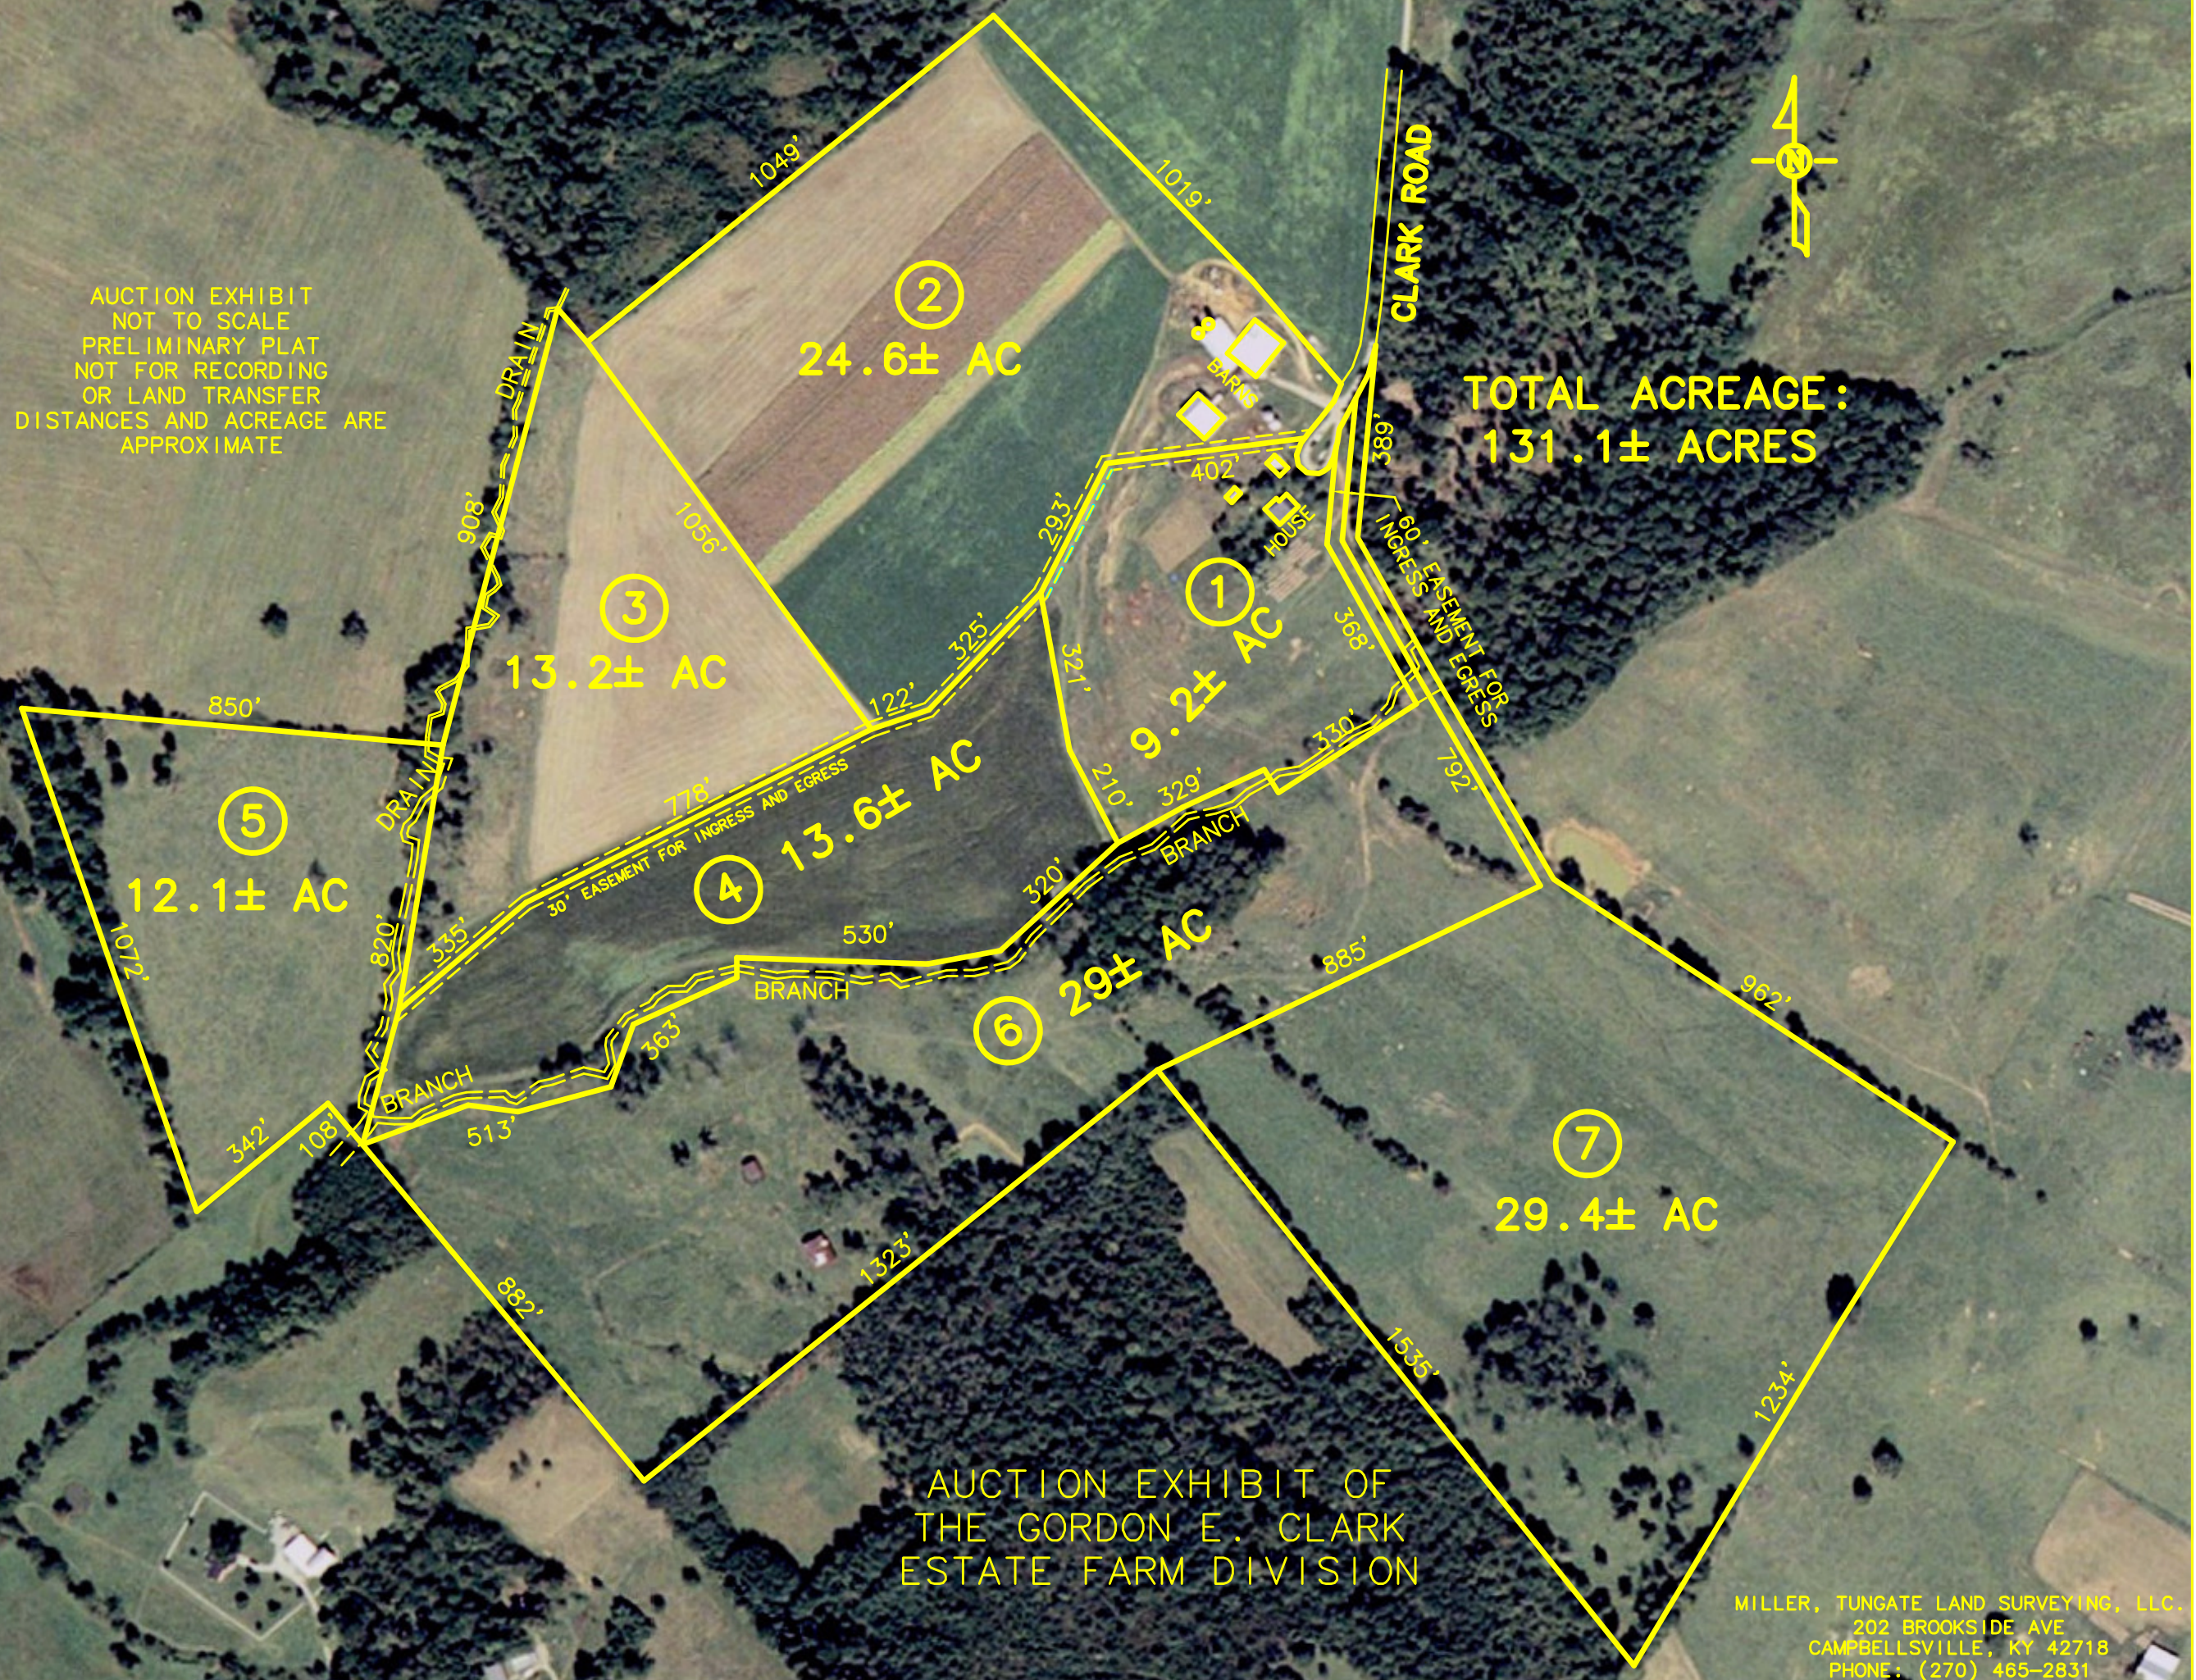

AUCTION EXHIBIT
NOT TO SCALE
PRELIMINARY PLAT
NOT FOR RECORDING
OR LAND TRANSFER
DISTANCES AND ACREAGE ARE
APPROXIMATE

**TOTAL ACREAGE:
131.1± ACRES**

AUCTION EXHIBIT OF
THE GORDON E. CLARK
ESTATE FARM DIVISION

MILLER, TUNGATE LAND SURVEYING, LLC.
202 BROOKSIDE AVE
CAMPBELLSVILLE, KY 42718
PHONE: (270) 465-2831