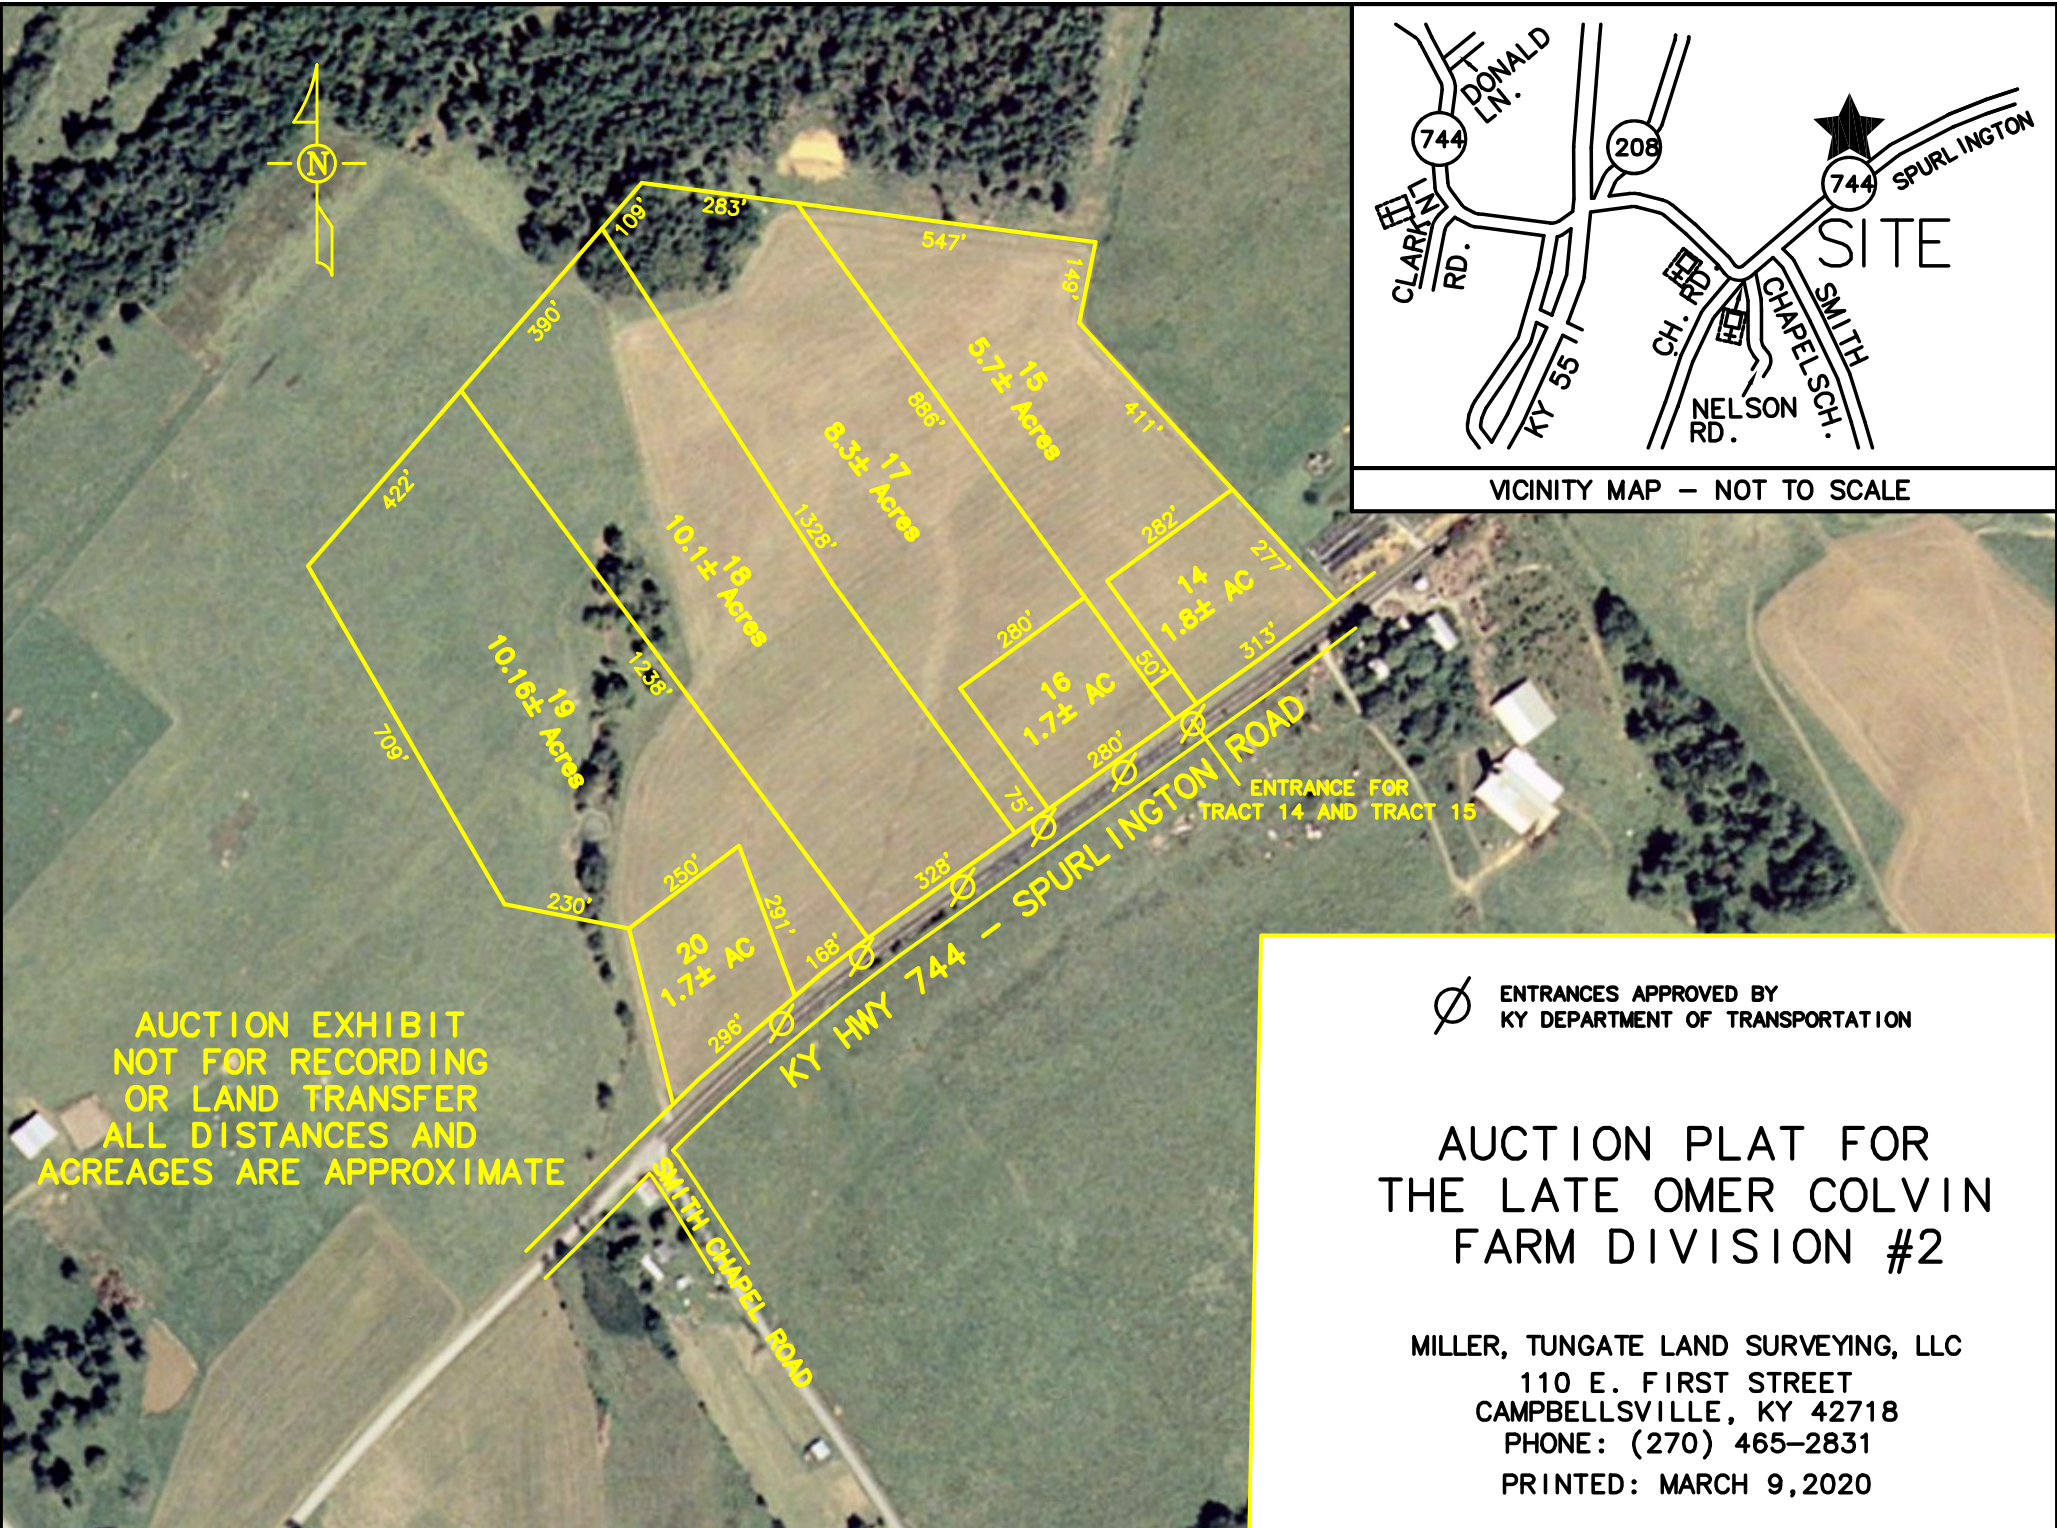

AUCTION EXHIBIT
 NOT FOR RECORDING
 OR LAND TRANSFER
 ALL DISTANCES AND
 ACREAGES ARE APPROXIMATE

AUCTION PLAT FOR
 THE LATE OMER COLVIN
 FARM DIVISION #1
 SPURLINGTON CHURCH ROAD
 TAYLOR COUNTY, KENTUCKY
 MILLER, TUNGATE LAND SURVEYING, LLC.
 110 E. FIRST STREET
 CAMPBELLSVILLE, KY 42718
 PHONE: (270) 465-2831
 PRINTED: MARCH 10, 2020

AUCTION EXHIBIT
 NOT FOR RECORDING
 OR LAND TRANSFER
 ALL DISTANCES AND
 ACREAGES ARE APPROXIMATE

 ENTRANCES APPROVED BY
 KY DEPARTMENT OF TRANSPORTATION

AUCTION PLAT FOR THE LATE OMER COLVIN FARM DIVISION #2

MILLER, TUNGATE LAND SURVEYING, LLC
 110 E. FIRST STREET
 CAMPBELLVILLE, KY 42718
 PHONE: (270) 465-2831
 PRINTED: MARCH 9, 2020