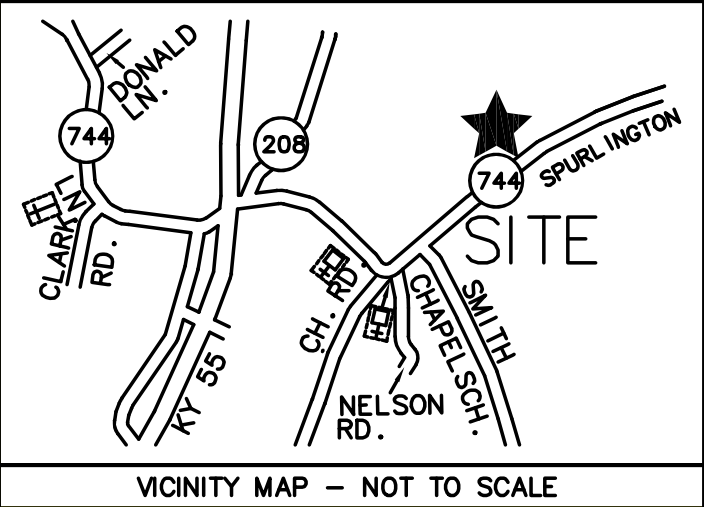

AUCTION EXHIBIT
 NOT FOR RECORDING
 OR LAND TRANSFER
 ALL DISTANCES AND
 ACREAGES ARE APPROXIMATE

AUCTION PLAT FOR
 THE LATE OMER COLVIN
 FARM DIVISION #1
 SPURLINGTON CHURCH ROAD
 TAYLOR COUNTY, KENTUCKY
 MILLER, TUNGATE LAND SURVEYING, LLC.
 110 E. FIRST STREET
 CAMPBELLSVILLE, KY 42718
 PHONE: (270) 465-2831
 PRINTED: MARCH 10, 2020

AUCTION EXHIBIT
 NOT FOR RECORDING
 OR LAND TRANSFER
 ALL DISTANCES AND
 ACREAGES ARE APPROXIMATE

 ENTRANCES APPROVED BY
 KY DEPARTMENT OF TRANSPORTATION

AUCTION PLAT FOR THE LATE OMER COLVIN FARM DIVISION #2