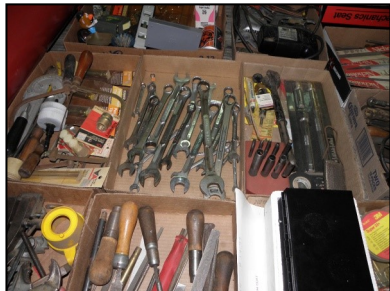

Lots of Hand Tools and Shop Supplies - Model Train Items - Vintage and Antique - Various Estates

MULTI-ESTATE PUBLIC AUCTION

Sunday, October 11, 2020 at 10:00 AM

Address: 11200 N Scott School Rd, Newark, IL 60541

Directions: **From US-6/Lisbon Rd in Morris**, head north on Lisbon Rd 5-3/4 miles to Minooka Rd, then left (west) on Minooka Rd 1.5 miles to Scott School Rd, then north 1/4 mile to auction. **From US-52/IL-47**, head south 4.5 miles to Minooka Rd, then right (west) on Minooka Rd 4.5 miles to Scott School Rd. Plenty of parking.

Below is a very partial list of items. Many hayracks of smalls...some furniture. Food/Shade/Restrooms available. Entire auction to be held outdoors. Phase 4 Restore IL Guidelines will be in order.

Tools & Garage Items:

Large Assortment of Shop Tools; Many Pipe Wrenches, various sizes; ShopSmith Mark V Complete Woodworking System; 5-spd Bench Drill Press; 21 Gal Portable Air Compressor (125psi); Vintage Lathe; Craftsman Upright Band Saw; Craftsman Table Saw; Craftsman Tilt Arbor Jig Saw; 4-1/2" Metal Cutting Band Saw; Large Vise; Hardware; Nuts/Bolts; Electric Motors; Torch Equipment; Files; Wrenches; Hand Tools; Vise Grips; Portable Air Tank; Sm Propane Tanks; Reamer set; Log Chains; CB Radios; Many Vintage Tools; True Value Faucets "Master Plumber" Lighted Sign; **10+ Cast Iron Hand Press Water Pumps and Parts, various sizes.**

Model Train Items:

Vintage Model Train Cars; Train Supplies; Train Buildings; Track & Accessories; 4x8 Track Board with Accessories; Danbury Mint Train Stations and Plates; Lionel "Trainmaster" Type-KW Transformer. See photos for specific Train information.

Furniture - Household - Antiques:

Steel Spoked Wheels; Glass Butter Churn w/Wood Paddles; Fairbanks Platform Scale & Weights; Hand Crank Shellers; Montgomery Ward 14A Corn Sheller; Model Steam Engine (working condition unknown); Bookshelves; Vintage Metal Cabinets; Singer Sewing Machine & Table (Zig Zag Model 758); Hog Scrubbers; Cow Bell; Hand Torches; Assorted Housewares; Vintage Berkel Model 11 Slicing Machine; Vintage Sears Bicycle; Sandwich Fair 1924 Poster (framed); National Cash Register, wooden w/keys; 1/64 Scale Toy Tractors, Caterpillar Construction and Cars; 20+ Toy Miniature Gas Pumps; Vintage Kitchen Stool; Dry Sink Wood Cabinet; Knee Hole Wood Desk; Buffet Table; Milk Bottles; A&W Items; Coca-Cola Items; Large Dad's Root Beer Metal Sign; Miniature Oil Lamps; (2) Secretary Desks; 4-Pc Bedroom Set—(2) night stands, 5-drawer dresser and matching mirror for dresser; Wood head board for double mattress; Wood Cedar Chest and much, much more. Vintage Philco model 47-1230 console features a mid-century style floor standing wooden cabinet with FM, short wave, and AM radio with a built-in phonograph that pulls out from its front speaker panel, unsure of working condition.

**THERE WILL BE MANY MORE ITEMS DAY OF SALE. CHECK BACK FOR MORE PHOTOS.
TWO AUCTION RINGS WILL RUN SIMULTANEOUSLY! FOOD/BEVERAGES BY THE ANDERSONS!**

Entire auction to be held outdoors.
Phase 4 Restore IL Guidelines will be in order. Face Coverings & Social Distancing encouraged.

Owners: Owen "Bud" Ferguson & Others

Richard A. Olson & Associates, Inc
531 W Bedford Rd, Morris IL 60450

Richard A. Olson IL License #440.000585
815-942-4266 (o) 815-258-3003 (c)

Erik C. Olson IL License #441.001909
815-942-4266 (o) 815-931-0699 (c)

RO
RICHARD A. OLSON
& ASSOCIATES, INC.