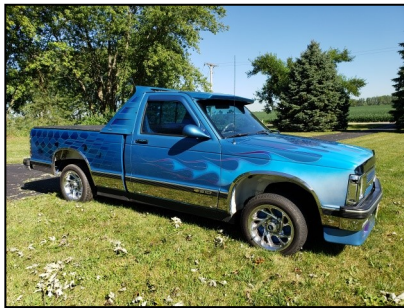

# ONLINE-ONLY AUCTION

**Lots will begin to close  
Friday, August 28, 2020 at 2:00 PM**

**Jeep Wrangler – Chevy S-10 – Yanmar Utility  
Tractor – Carpentry Tools – Cabinet Making  
Tools and more located in Manhattan, IL.**