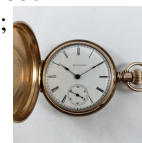

16 ILLINOIS POCKET WATCH - 11J - 1886

ILLINOIS POCKET WATCH - 11J - 1886;

Grade=141; Size=6; Jewels=11; Mvmt

Config=Hunting; Mvmt Set=Lever;

Adj=N; Serial# 560263; Addt'l Notes=3/4

Plate; Winds but won't stay running; Very nice Brooklyn Eagle case.

Quantity: 1