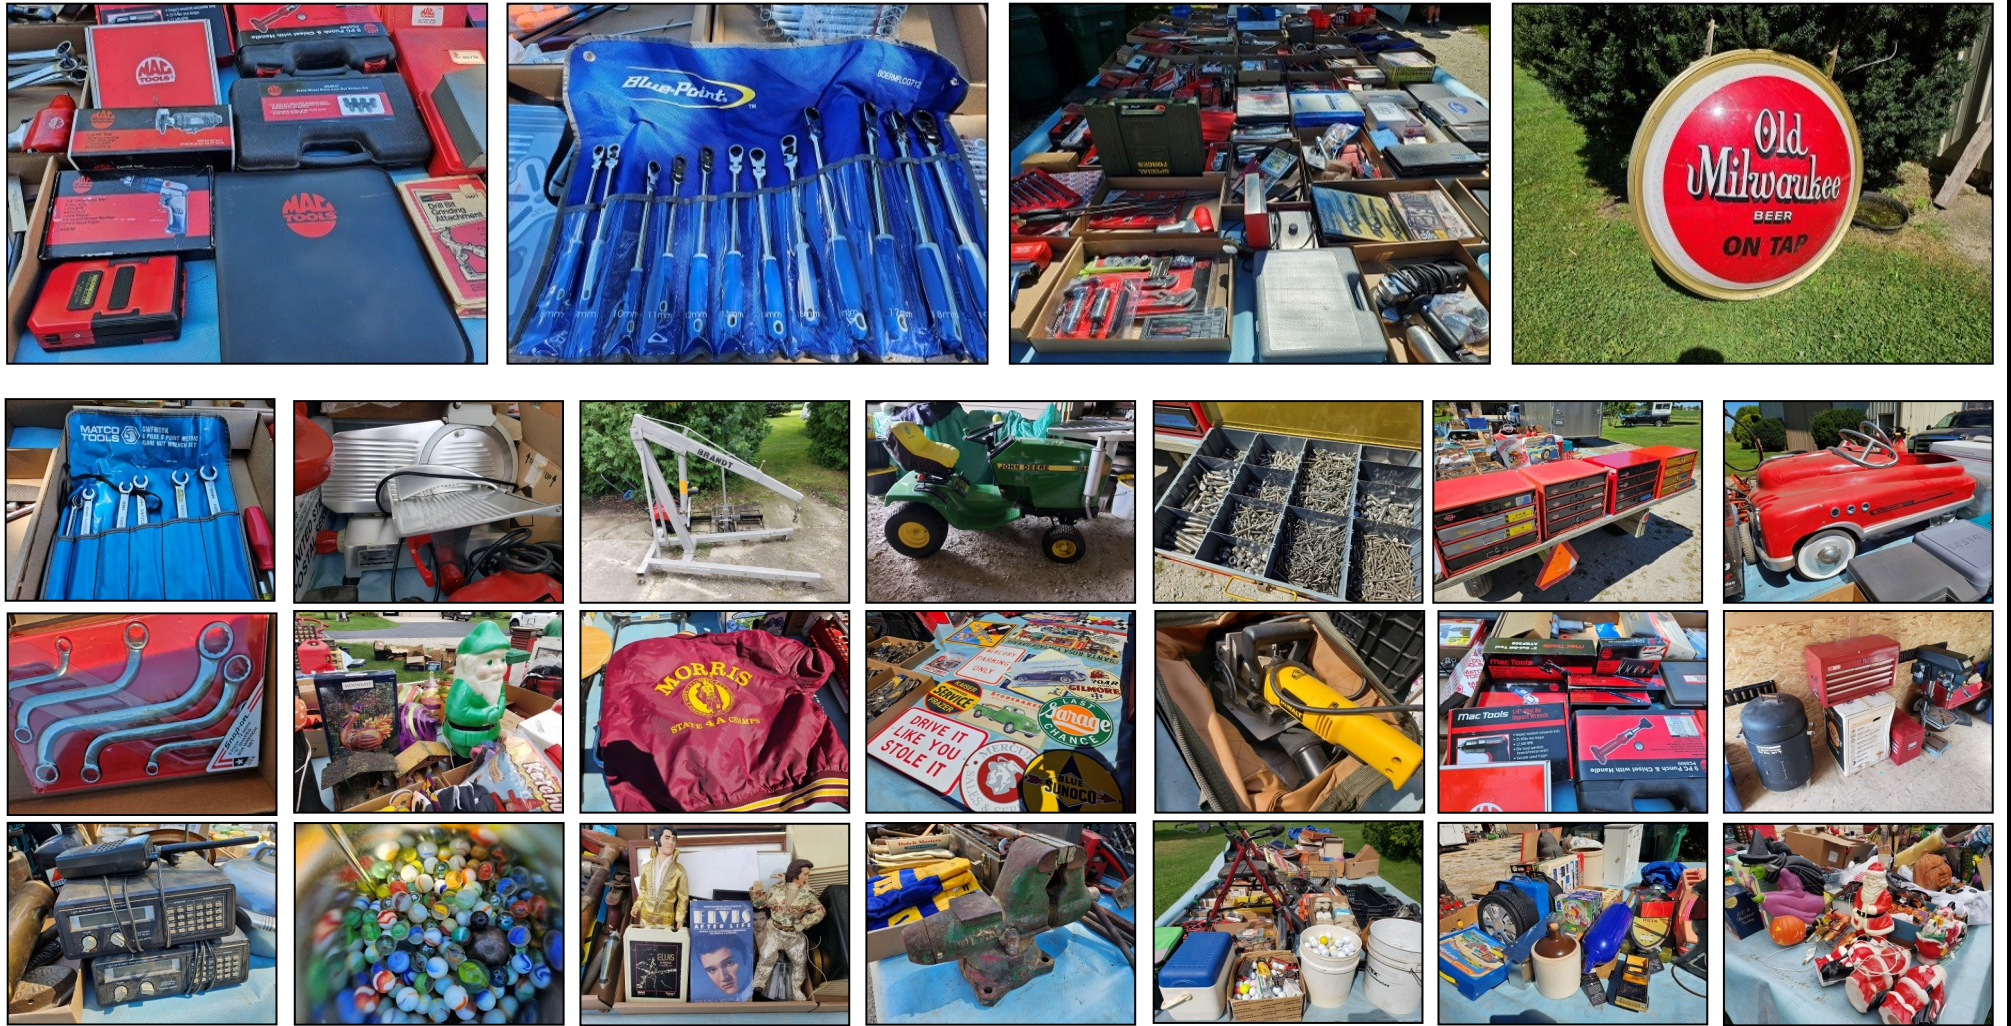

SNAP-ON – MAC – MATCO – BLUEPOINT – CRAFTSMAN. HOLIDAY DÉCOR – VINTAGE/ANTIQUÉ COLLECTIBLES.

Sunday, September 15, 2024 @ 9:00 AM

Address: 11200 N Scott School Rd, Newark, IL 60541

Directions: From I-80/IL-47 [Exit 112] in Morris, head North on IL-47 for 4 miles to Minooka Rd, then West on Minooka Rd for 4.5 miles to Scott School Rd. Trailers are welcome. There is plenty of parking available.

**LOTS OF MECHANIC TOOLS INCLUDING SNAP-ON – MAC – MATCO – BLUEPOINT – CRAFTSMAN.
LOTS OF HOLIDAY DÉCOR – VINTAGE/ANTIQUÉ COLLECTIBLES AND MORE. 13+ HAYRACKS OF ITEMS.**

See website for photos of tools. Stanley Fatmax mobile work station, aluminum ladder, John Deere thatcher, terra cotta pots, Char-Broil grill, John Deere 130 lawnmower, MasterForce sawhorses, Snapper HD weed whacker, Snapper HD leaf blower, lawn sprinkler, jack stands, gas cans, lawn spreaders, 8 amp battery charger, Skilsaw circular saw, caulk gun, tool organizers, Delta bench grinder, Hempter miter saw, extension cords, DeWalt batteries & chargers, Milwaukee jobsite radio, rakes, shovels, brooms, Brandt folding shop crane, Toro Power Clear snow blower, hand planers, antique screwdrivers, antique saws, live traps, various lumber, shingles, windows, DeWalt biscuit joiner, Campbell Hausfeld pneumatic finishing gun, Mega Master charcoal kettle, garden sprayer, lawn chairs, Rotozip spiral saw, ratchet straps, spring clamps, Black & Decker cordless weed whacker, Craftsman 16" scroll saw, Model A tires, pliers, wrenches, screwdrivers, hammers, orbital sander, Skil 3380 bench grinder, electrical outlets, Sears Craftsman tool chest, Brinkmann Sportsman Smoker, Toyoset portable heater, MasterForce bench drill press, Shop Vac, Belt/Disc sander, plastic shelving, and more. Too much to list.

Vintage Christmas décor, vintage Laurel and Hardy banks, toy tractors & trucks, farmer hat collection, Texaco clock, IH thermometer, local advertising yard sticks, crocks, side table, decorative plates, mugs, oil lamps, record player cabinet, decorative lighting, Cadence treadmill, Sport Rider stationary bike, walker with seat, cooler, Honeywell programmable thermostat, wall art, Elvis record collection, Elvis toys & memorabilia, holiday blow molds, Halloween décor, Christmas PEZ dispensers, stuffed animals, outdoor Christmas lights, Halloween costumes, Shiny Brite glass ornaments, vintage troll dolls, Thanksgiving décor, nutcrackers, Beanie Babies, vintage Signal fan, vintage radios, Instant Pot, Little Golden books, collectible Barbies, kitchen canisters, spice jars, sports memorabilia, vintage travel TV, cassette tapes, Beta Brite LED display, gumball machine, Yarn & thread, golf balls, golf clubs, fishing poles, jigsaw puzzles, paper cutter, Berkel Company meat slicer, ammo boxes, and more.

SELLERS: 10 different Consignors from Gardner, Crest Hill, Marseilles, Minooka, Morris, and Frankfort IL.

Terms: See website for full terms & conditions. No Buyers Premium to in-person bidders. Cash, Check or Credit Card, with proper ID, on day of sale. 4% Convenience Fee for Credit Cards. Sale day announcements take precedence over printed material.

Richard A. Olson & Associates, Inc

531 W Bedford Rd, Morris IL 60450
815-942-4266

www.richardaolson.com