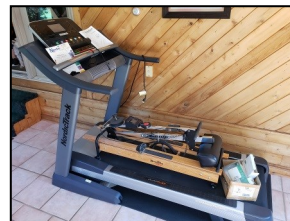

Ken & Martha retired and they are selling items used in their landscape business along with many household items. The real estate will be auctioned at 12PM.

New Holland C190

Can-Am Commander XT

IH 4900 Dump Truck

Skid Steer—Truck—UTVs:

New Holland C190 Skid Steer, Track, Dsl, 609 hours, Enclosed Cab & ROPS, Heat & Air Conditioning, Bucket & Forks, SN: N6M443518.

1993 International 4900 Truck, 7.6L Dsl, 6 cyl, Auto, 4x2, 262k miles, Heat & A/C, 14' Dump Body with Drop Down Sides, VIN: 1HTSDPPRXP474725.

2012 Can-Am Commander XT Rotax 1000, 4x4, 1075 miles, 2-cyl, 4-stroke, 976cc, reverse, 2-seater, dump cargo box, front winch, roof, (2) windshields, AM/FM, turn signals.

Honda Foreman S ATV, 4x4, 775 miles, 162 hrs. ABI Workman ATV Dump Trailer, tandem axle.

**OVER 150 PHOTOS
ON WEBSITE!**