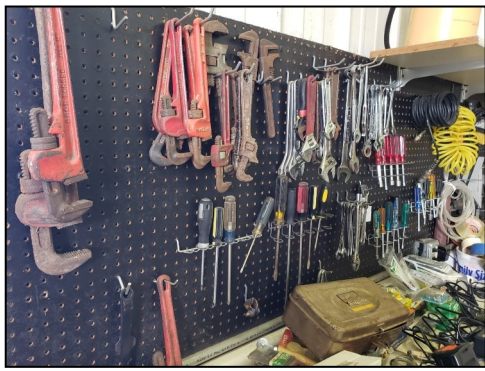

Public Estate Auction

Saturday, August 26, 2023 @ 9:00 AM

Address: 1915 West Minooka Rd, Morris, IL 60450

Directions: From I-80, take Exit 112 toward Morris/Yorkville, take IL-47 North for 3-3/4 miles, then West on Minooka Rd for 2 miles.

26
AUGUST

Tools - Lawn & Garden - Patio Equipment

Tools & Equipment: Craftsman 5.5HP 25-Gal Air Compressor, Reciprocating Saws, Electric/Battery Powered Drills, Brad Nailers, 16" Laser, KingCraft Jigsaw (New), Plastic Ties, Black & Decker Mouse Sander (New), Stanley Ratchet Set (New), Duo-Fast Electric Stapler (New), Bench Top Cordless Screwdriver (New), Stanley Electric Staple Gun (New), Skilsaw, MK Tile Saw, Bostitch 3" Framing Nails (New), Jepson Tile Cutter (New), PowerShot Hand Stapler, Stanley Drill Bits, Kawasaki Cordless Drill, Home Repair Tool Set, 45-pc Socket Set, Campbell Hausfeld Brad Nailer, Kawasaki Drill Set, Milwaukee Electric Drill, Craftsman Circular Saw, Michelin Safety Kit, DeWalt Circular Saw (New), Black & Decker Router, McCulloch Cordless Drill (New), DeWalt Cordless Drill (New), DuraCraft 7" Sander, Makita Grinder, Craftsman Paint Sprayer, Kawasaki Kit, Stanley Drill Bit Set, Home Repair Tool Set, Hand Sander, Skil Plunge Router, Glue Gun, DeWalt 3/8" Drill, Black & Decker Drill, Craftsman 3" Belt Sander, MK Tile Saw Accessory Pack, Plate Edge Joiner Kit, Router Bit Sharpener, Shop Organizers, Shop Lights, Pro-Tech Table Saw, Honda GX120 Small Engine, Hammers, Hoses, Metal Shelving, Drill Press, Wrenches, Screwdrivers, Black & Decker Blower, Black & Decker 40V Batteries with Chargers, Accutape Distance Estimator, Extension Cords, Pinnacle Pristine Shingles, Vises, Hatchet, Sledgehammers, Stepladder, Post Hole Digger, Pressure Washers, Century Battery Charger, Powermate 3500 PSI Pressure Washer, Car Jacks, Craftsman Band Saw/Sander, Craftsman Tool Chest, Delta Table Saw, Ladders, Contractor's Broom, Levels, and more. **Lawn & Garden & Garage:** MTD 24" 2-stage Snowblower (like new, elec start, 6fwd/2rev), Johnson SeaHorse Outboard Motor, Ariens 18" Rear Tine Tiller, Chapin ProSeries Backpack Sprayer, Garden Edger, Yard Machines 13" Cut Electric Lawnmower, Craftsman Sprayer, Lawn Buddy Rolling Cart/Garden Seat, Craftsman Push Lawnmower, Shovels, Rakes, Pitchforks, Lawn Roller, Black & Decker Weed Wacker, Bricks/Pavers, Flower Planters, Garden Decorations, Light-Up Holiday Yard Decorations, Concrete Geese, Watering Can, Hose with Reel, and more.