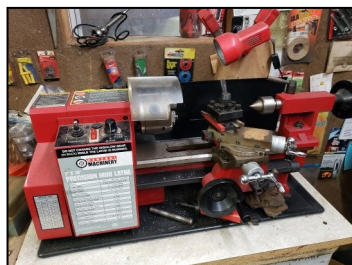

22-Ton Gas Powered Log Splitter - Trailer