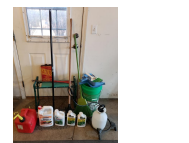

155 Garden & Misc

Yard tools
liquids 1/2 full
buckets
sprayer & more