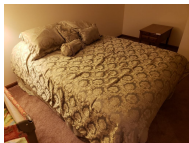

194 50's Dresser

Heavy wear. 4 drawers. 30" x 17" x 48"H.

195 End Table

19.5" x 27.5" x 21.5".

196 Rocking Chair

197 Queen Size Bed Frame

Free mattress & box spring if wanted. Includes comforter set. Item located in the rarely used guest bedroom in basement.