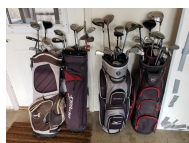

164 Vintage Emerson Electric Fan
16", metal blade, variable speed, runs.

165 Axe & Hatchet
Axe is 28" long.

166 Mobility Aids
Excel 2000 wheelchair, walker, cane, boot.

167 Golf Clubs & Bags
(4) golf bags & assorted clubs.