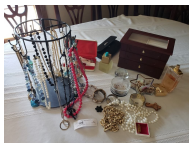

125 Costume Jewelry & Misc