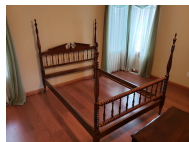

some scratches all around.

great project to refinish

**317 4 Poster Queen Bed**

Head board and foot board

Wood Rails & 3 slats

Queen Size

Head Board" 56" x 76"

**318 Vintage Dining Table & (6) Chairs**