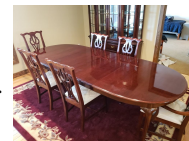

39 Thomasville Cherry Dining Table & 6 Chairs

Includes (2) arm chairs and (4) regular chairs. 44" wide. 9' long with two leaves. (2) 20" leaves. Table is 5'8" without leaves.