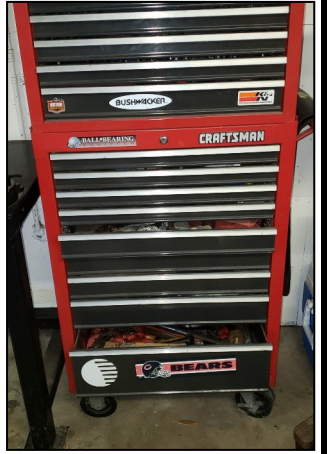

FIREARMS – TOOLS – RIDING LAWN MOWER – HOUSEHOLD - VINTAGE

PUBLIC AUCTION

Sunday, March 13, 2022 at 11:00 AM

Address: 14433 S. Penny Lane, Plainfield, IL 60544.

Directions: From the intersection of IL-126 and IL-59 near downtown Plainfield, head northeast (towards I-55) on IL-126 for approximately 3/4 mile to Penny Lane. Auction to be held at the corner of Penny Lane & IL-126 on the northside of the highway. Plenty of parking along Penny Lane and Midwest Hot Rods. Do NOT park on IL-126.

Firearms: (FOID card required to bid)

Mossberg 12-Ga Shotgun with 3-Barrel Combo.
Smith & Wesson .40 Caliber Semi-Automatic Pistol with (2) Clips.
M1 Carbine .30 Cal Semi-Automatic.

Tools, Lawn & Garden, Outdoors:

Player Piano:

Cable Upright Player Piano with 20+ Rolls, (2) foot pedals, in working condition, (The Cable Piano Company claimed to be "the world's greatest manufacturer of pianos, inner player pianos, and organs." Cable built a factory in 1901 in St. Charles west of the Fox River).