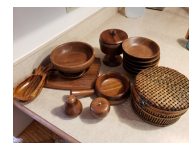

122 Wood Bowls and Platter