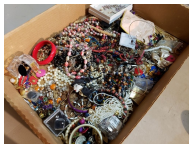

Online-Only: Cadillac, Patio, Household - Morris, IL 1/17/2022-1/27/2022

LOT #**99 Assorted Costume Jewelry****100 Vintage All Pro Bicycle - Kmart****101 Misc Office Items**

Briefcase is new.

**103 Fireplace Tool Kit****104 Chicken Decor - Tin/Metal**