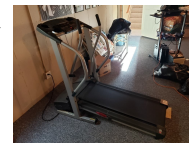

1. **51 Pro-Form 345S Treadmill - runs**
   Power Incline. Pulse Monitor. We powered it up to 10 mph. Tread is like new.