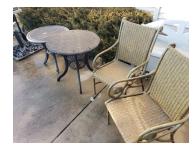

166 Misc Patio Furniture