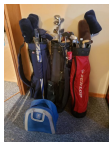

Online-Only: Cadillac, Patio, Household - Morris, IL 1/17/2022-1/27/2022

LOT #

68 Golf Clubs & Bowling Ball