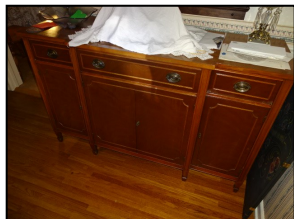

## EVERYTHING IN EXCELLENT CONDITION

**Furniture-Dining:**

Dining Room Table & Chairs, with Rosemaling;  
Buffet Table, good cond;  
Kitchen Table & Chairs, good cond;  
Silverware Chest.

**Furniture-Bedroom:**

**Furniture-Misc:**

White/Cream Sofa;  
Green/White Checkered Sofabed;  
(2) Maroon Leather Recliners;  
(2) Beige Leather Rocker Recliners;  
60s Floral Print Sofabed;  
Pair Vintage Rockers;  
Antique Embroidered Seat Chair;  
Many Asst End Tables;  
Vintage Table & 2 Chairs (metal base);  
Cedar Chest;  
White Camelback Trunk;  
Vintage Trunk with Rosemaling;  
Wood 2-door Cabinets;  
Library Card Catalog Console, 15-drawer;  
Vintage Tea Cart;  
Pyramid Shape Curio Cabinet;  
Grandfather Clock with Shelves;  
Jewelry Cabinet;  
Entryway Bench w/storage;  
4' Church Pew;  
Vintage Metal Cabinet;  
4-Drawer File Cabinet.

**OVER 250 PHOTOS ON WEBSITE!**