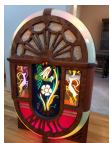

141 Wurlitzer Flower Jukebox Speaker

Wurlitzer Flower speaker in good working condition. Pairs nicely with any Wurlitzer Jukebox. Working color Polarizer as in the Wurlitzer Jukebox, It also has 2 Working Bubble Tubes in center along flower stems. Wood cabinet and beautifully colored flower design center glass panel. 25 in wide x 39 in tall x 11 in deep.

Quantity: 1