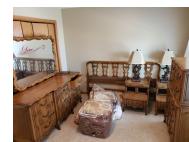

156 5-Pc Queen Bedroom Set
 Queen Headboard & metal bed frame, 5-Drawer Upright Dresser measures 39x54x21, 9-Drawer Mirror Dresser measures 34x72x22, 2 nightstands, 2 lamps, Queen Comforter Set. No Box Spring. No Mattress.
 Quantity: 1