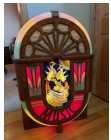

ONLINE-ONLY: Musical Items & Household in Morris, IL 6/17/2021-6/26/2021

LOT #

137 Oak Curio Cabinet

Lighted, 32 in wide x 15 in deep x 55 in tall, three glass shelves

Quantity: 1

138 Assorted Home Decor & Misc

Quantity: 1

139 Vintage Gibson Guitar ES-295 - Gold

Serial No. A-18040. Vintage 1954 Gibson ES-295 made famous by Scotty Moore, who played for Elvis Presley, the 295 is a versatile stage guitar with a gleaming, gold lacquer finish and a floral pickguard design. Good condition for its age.

Quantity: 1

140 Wurlitzer Peacock Jukebox Speaker

Wurlitzer Peacock speaker in good working condition. Pairs nicely with any Wurlitzer Jukebox. Working color Polarizer as in the Wurlitzer Jukebox, It also has 2 Working Bubble Tubes on the left and right side. Wood cabinet and beautifully colored peacock design center glass panel. 25 in wide x 39 in tall x 11 in deep.

Quantity: 1

141 Wurlitzer Flower Jukebox Speaker

Wurlitzer Flower speaker in good working condition. Pairs nicely with any Wurlitzer Jukebox. Working color Polarizer as in the Wurlitzer Jukebox, It also has 2 Working Bubble Tubes in center along flower stems. Wood cabinet and beautifully colored flower design center glass panel. 25 in wide x 39 in tall x 11 in deep.

Quantity: 1

LOT #

142 Wurlitzer Model 4008 Jukebox Speaker

Wurlitzer Model 4008 Jukebox Speaker. Elaborate and large sized speaker, mount to the wall or ceiling; has a mosaic mirrored rotating center hub with vibrant light-up color wheel behind it which reflects against the 3 row geometric mosaic border around the speaker cover; has a walnut case and frame, 8 red and yellow curved plastics bordering the outer edge of the speaker and lit up from behind. 32 in. dia. x 16 in. deep.

Quantity: 1

143 Lamp - Acrylic Shade