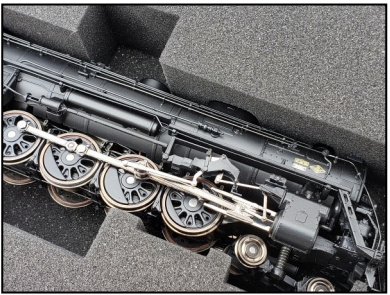

LARGE MULTI-ESTATE AUCTION

— 18 RACKS OF ITEMS TO BE HELD OUTSIDE ON A FARM —

Saturday, April 24, 2021 at 9:00 AM

Address: 11200 N Scott School Rd, Newark, IL 60541 — 7 miles NW of Morris.

Directions: From I-80/IL-47 [Exit 112] in Morris, head North on IL-47 for 4 miles to Minooka Rd, then West 4.5 miles on Minooka Rd to Scott School Rd. The location city address is closer to Morris, then Newark. Trailers are welcome. Ability to park close to the action too.

Don't miss this auction!! Over 18 racks of items to be sold with 2-3 Auction Rings. Held outdoors. Weather Shelter and Food Available.