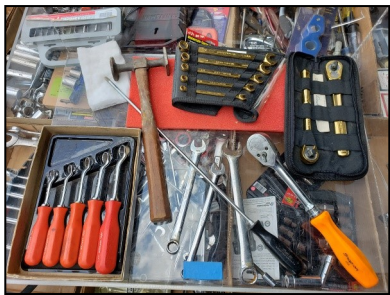

Don't miss this auction!! Over 18 racks of items to be sold with 2-3 Auction Rings. Held outdoors. Weather Shelter and Food Available.

Tools: An unbelievable amount of tools!! Over 10 Hayracks full of tools! Bring your friends... there's enough for everyone! Many Upright Tool Chests; Snap-On, MAC, Matco, Craftsman assorted tools; Mechanic Tool Sets; Craftsman 3/8 Drive 75th Anniversary Gold Plated Ratchet and Wrenches; MAC BOPA Red Grip Handle Wrenches; Snap-On Orange Handle Ratchet; Welding Items; Many types of Vises; India 55lb Anvil; Battery Chargers; Snips; C-Clamps; Drop Cords; Circular Saws; Lots of Wrenches, Socket Sets – all sizes, deep well too and Ratchet Wrenches; Pipe Wrenches; Nuts/Bolts; Bolt Bins; Drill Bits; Hex Keys; Torque Wrenches; Sanders; Organizers; Portamate 7000 Folding Miter Saw Stand; Craftsman Motorcycle/ATV Jack (new in box); Pair 600lb Alum Ramps; Sanding Discs; Air Hose; Parts Washer (new in box); KBC Belt Sander/Grinder; Antique Post Drill; Dremel Disc/Belt Sander; Large Angle Grinders; Socket Organizers; Vise Grips; Handyman Jack; Torch Kit; Engine Hoist & Stand; 10" Tile Saw (new); Stihl & McCulloch Chainsaws; (7) R-11 Insulation Rolls; 12-Spd HD Drill Press; Craftsman 1/4HP Grinder w/stand; Vintage Carpenters Box; Log Chains; Specialty Hand Tools; Vintage Transit; Lots of Pneumatic Tools; Various new work gloves; Rigid Pipe Threader & Stand; Rigid Pipe Vise; Pipe Cutters and much more. Too many tools to list !!!!!