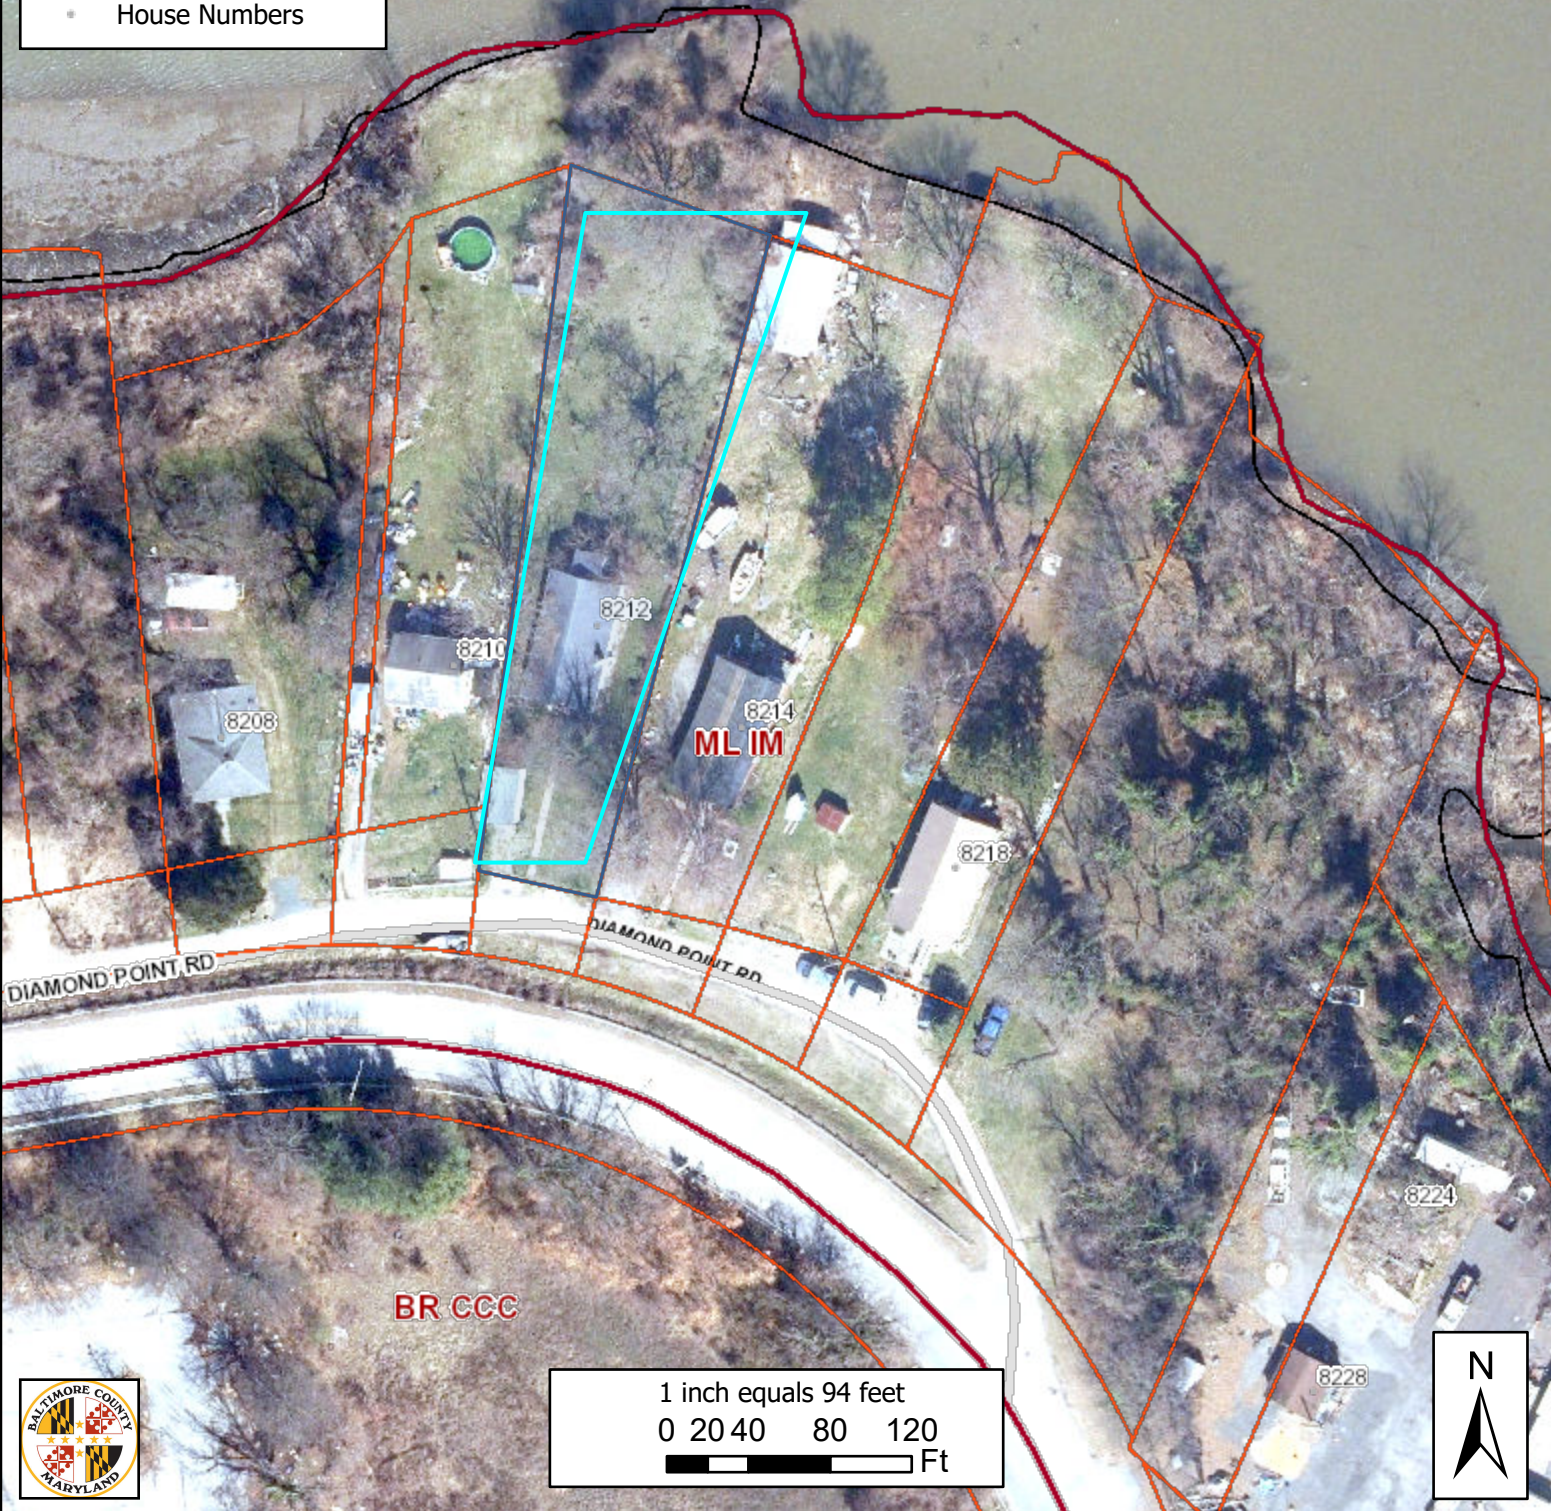

8212 DIAMOND POINT ROAD

Source: Baltimore County Government - Produced on: 12/16/2024

- Alleys and Driveways
- Local Roads
- Minor Roads
- Major Roads
- Interstate Ramps
- Interstates
- County Boundary
- Property
- Zoning
- House Numbers

1 inch equals 94 feet
0 20 40 80 120
Ft