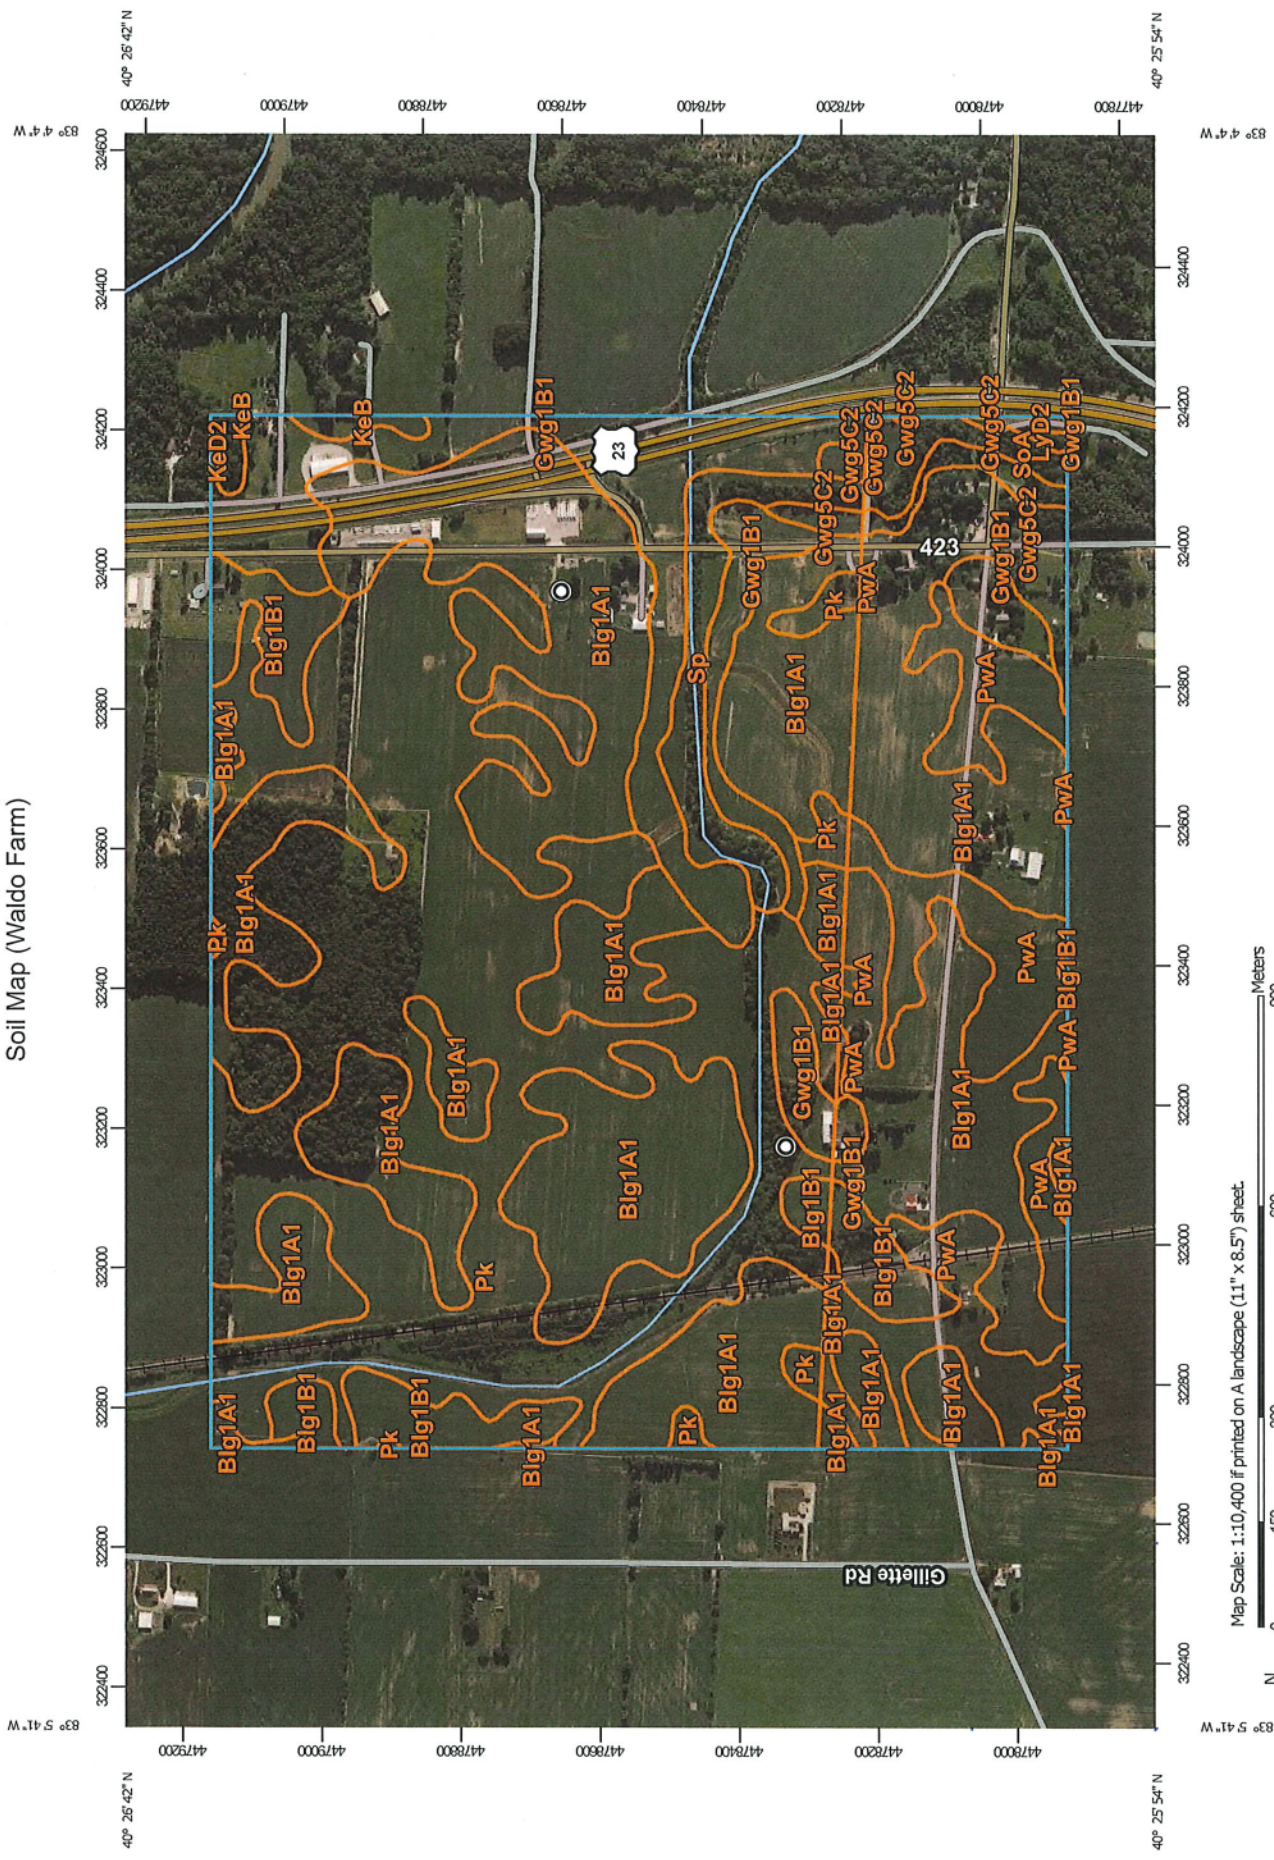

Custom Soil Resource Report
Soil Map (Waldo Farm)

Map Scale: 1:10,400 if printed on a landscape (11" x 8.5") sheet.
 Map projection: Web Mercator. Corner coordinates: WGS84. Edge tics: UTM Zone 17N WGS84.