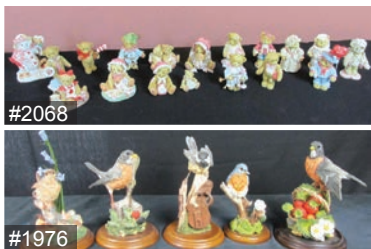

#2156

#2068

#1976