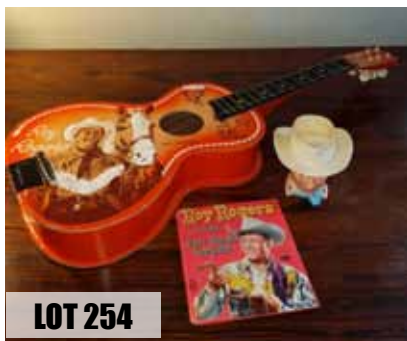

LOT 348

LOT 313

LOT 719

LOT 254