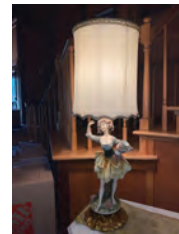

#	Title	Description
755	19- Box Of Ornaments, Christmas	Box Included
756	19- Box Of Ornaments, Christmas	Box Included
757	19- Boxes Of Christmas Garland	(3) Boxes
758	19- Lot Of Christmas Nutcrackers	(9) Nutcrackers
759	19- Christmas Ornaments, Philosophy Makeup Gifts	
760	19- Lot Of Christmas Decor	Bulbs, Ornaments, Rug, Glass Fruit Ornaments, Statues, Serving Bowl, Decor
761	19- Lot Of Christmas Cookie Jars	Cookie Jars, Statue
762	19- Lot Of Christmas	Tree Toppers, Ornaments, Candles, Snowman Statues
763	19- Lot Of Christmas Nativity Scene	New In Boxes
764	19- Lot Of Christmas	Plastic Carnations, Large Bulbs, Decor, Ribbons, Stickers
765	19- Christmas Music Box	Appears In Excellent Condition
766	19- Lot Of Christmas Decor	Animated Storyteller Santa, Santa And Fiber Optic Tree, Working Condition
767	19- Animated Santa And Santa Babies	Appears In Excellent Condition
768	19- 44 Piece Bethlehem Village Set	New In Box
769	19- Polar Express Lionel Train Set	40" X 60" Track, Add On Track Pack
770	19- New And Used Christmas Lights	
771	19- Lot Of Christmas Decor	
772	19- Lot Of Christmas Decor	Ornaments, Boxes, Ribbons
773	19- Lot Of Christmas Decor	Rug, Santa Hats, Figurines
774	19- Lot Of Christmas Decor And Dancing Game Mat	Not Tested
775	19- Santa Boots	Red And Blacks
776	19- Candy Cane Candles And Christmas Candles	(4) Boxes
777	19- Lot Of Christmas Decor	Tree Topper, Santa, Bells, Wreath, Snow Globe, Red Purses, Snowmen
778	19- (4) Christmas Decor Statues	(2) Snowman, Santa, Plant
779	19- Christmas Decor	Tree Topper Angel, Tree Topper Santa, (2) Santa Statues
780	17- Mary Statue	25" Tall
781	14- (5) Entry Rugs, Bench, Wire Baskets	
782	G- Extension Cords, Gas Cans	
783	G- Chicago Cutlery	Full Kit
784	G- Battery Charger	Not Tested
785	G- Oreck Air Purifier	New
786	G- (2) Boxes Of Tools	Full Of Tools
787	G- Extension Cords, Trigger Nozzles, Hose Reel	
788	G- (2) Leaf Blowers And Hedge Trimmer	
789	G- Poulan Wild Thing Chainsaw	Extra Blade
790	G- Milwaukee Circular Saw And Sawzall	Comes With Carrying Cases
791	G- Dewalt Planer	
792	G- Dewalt Chargers, 48" Levels, Drill, Light	
793	G- Honda Generator EU2000I	Slightly Used

TERMS:

Payment via Credit Card. 15% Buyer's Premium will be added to the final hammer price. Items being sold to settle an Estate. View the Complete Terms and Conditions Online.

LOCATION:

21437 Thorofare Road, Grosse Ile, Michigan 48138.

PREVIEW:

Tuesday, October 6, 2020 from 11:00 am - 2:00 pm.

REMOVAL via APPOINTMENT:

Monday, October 12, 2020 from 10:00 am – 6:00 pm - Small's and Furniture Pick Up.
Tuesday, October 13, 2020 from 9:00 am – 4:00 pm - Small's and Furniture Pick Up.
Wednesday, October 14, 2020 from 9:00 am – 4:00 pm - Small's and Furniture Pick Up.
Thursday, October 15, 2020 from 9:00 am – 4:00 pm - Large Item Pick Up By Movers Only.

Pamela K Rose
AUCTION COMPANY, LLC

Michael Murray and Pamela Rose, Auctioneers

www.PamelaRoseAuction.com

STAY UP-TO-DATE ON SOCIAL MEDIA!