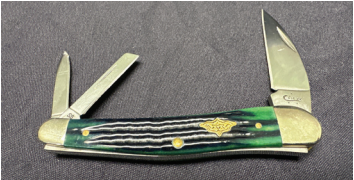

ONLINE CONSIGNMENT AUCTION

Holland Tractor, Jaguar XJ6, Generators, Lawn Mower, Tools, Camera Equipment, Case XX, Ladders, Propane Tanks, Snow Blower, PS4 Games, Electronics, Trains, Chest Freezer

LOCATION: 5825 Weckerly Road, Whitehouse, Ohio 43571

PREVIEW DATE AND TIME: Friday, November 15, 2024 from 12:00 pm - 1:00 pm

Online Bidding Ends:

Monday, November 18, 2024 at 10:00 am

Bid Now At www.PAMELAROSEAUCTION.com