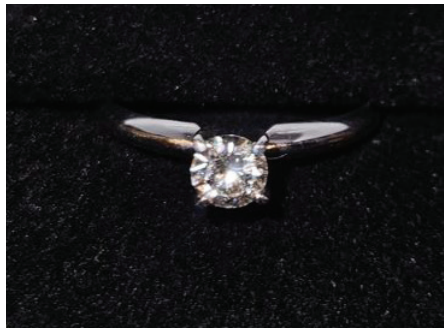

Online Bidding Ends:

Tuesday, OCTOBER 15, 2024 at 10:00 am