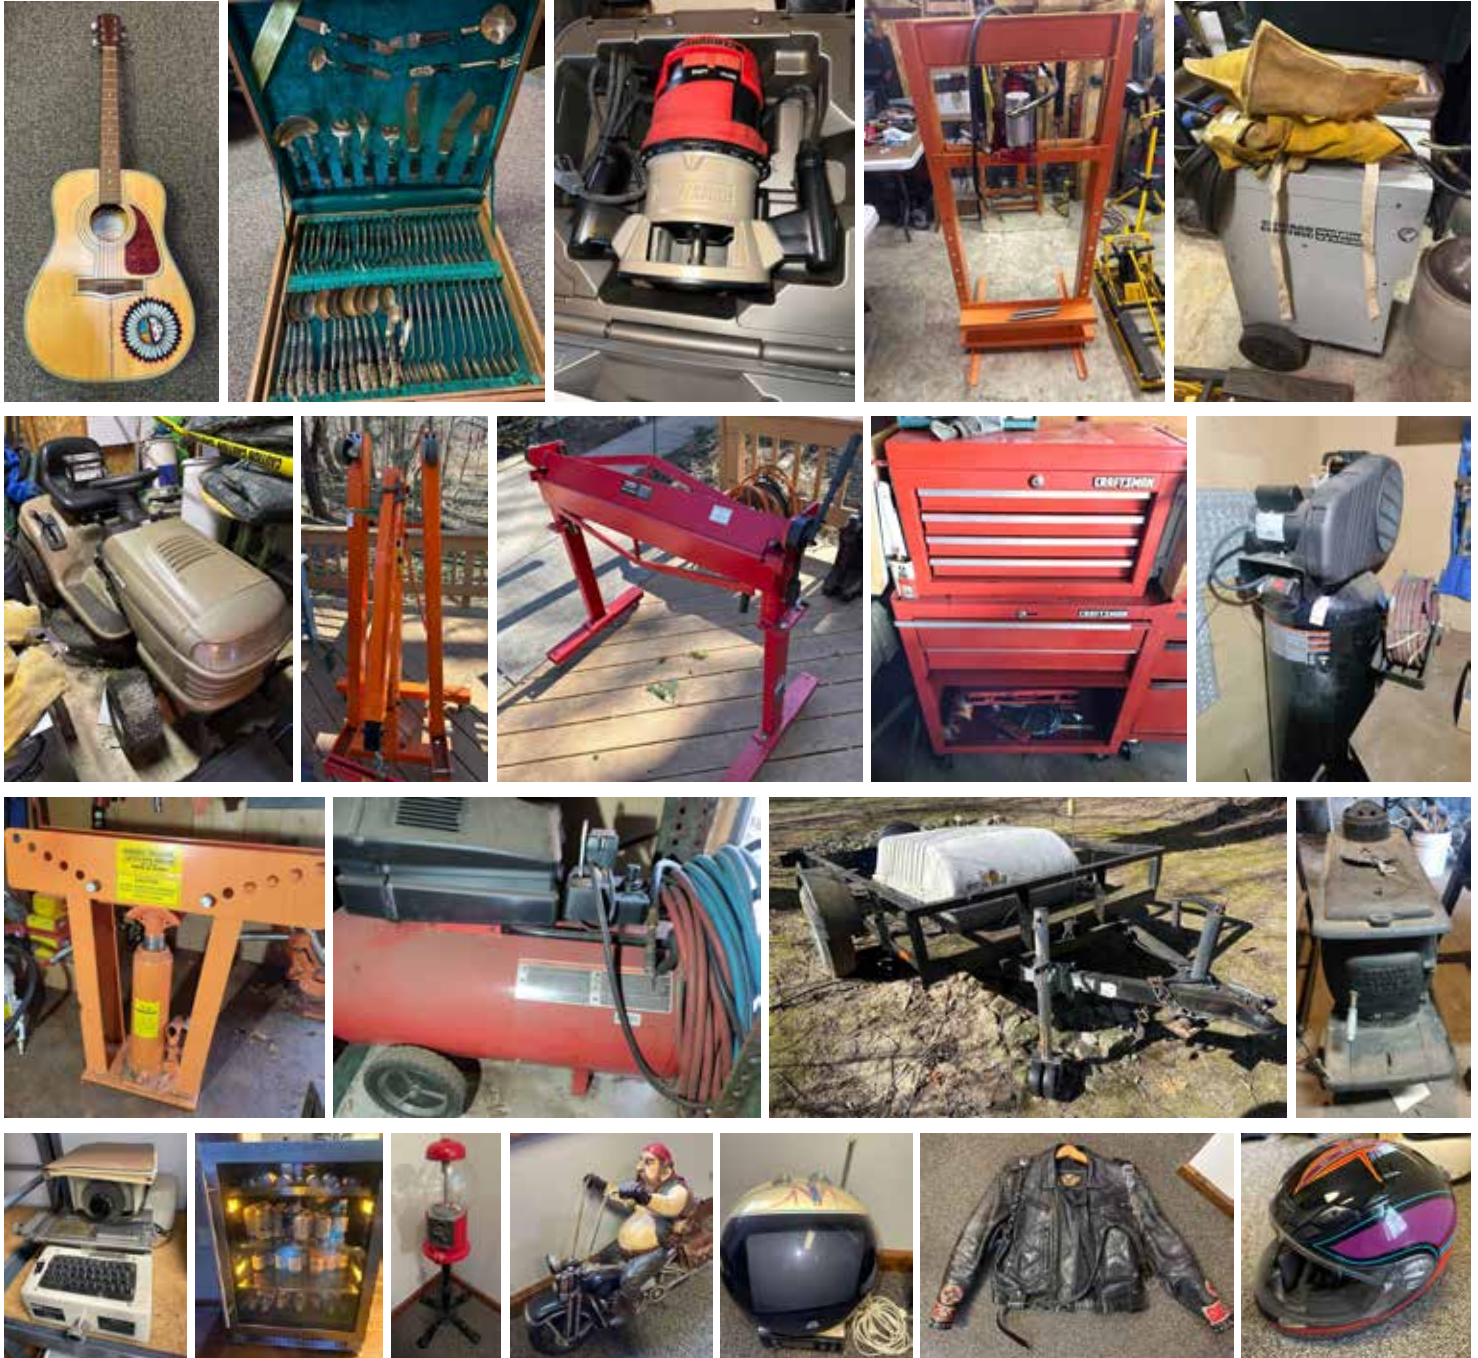

ONLINE CONTENT AUCTION

Lifetime Collection of Tools and Decor, Helmets, Attire, Collectibles

TWO LOCATIONS:

Lots 1 - 38 at 5825 Weckerly Road, Whitehouse, Ohio 43571

Lots 301 - 742 at 3417 Walnut Street, Lambertville Michigan 48144

PREVIEW DATE AND TIME: Thursday, April 20, 2023 from 1:30 pm - 2:30 pm

Online Bidding Ends:

Monday, April 24, 2023 at 10:00 am

Bid Now At www.PAMELAROSEAUCTION.com