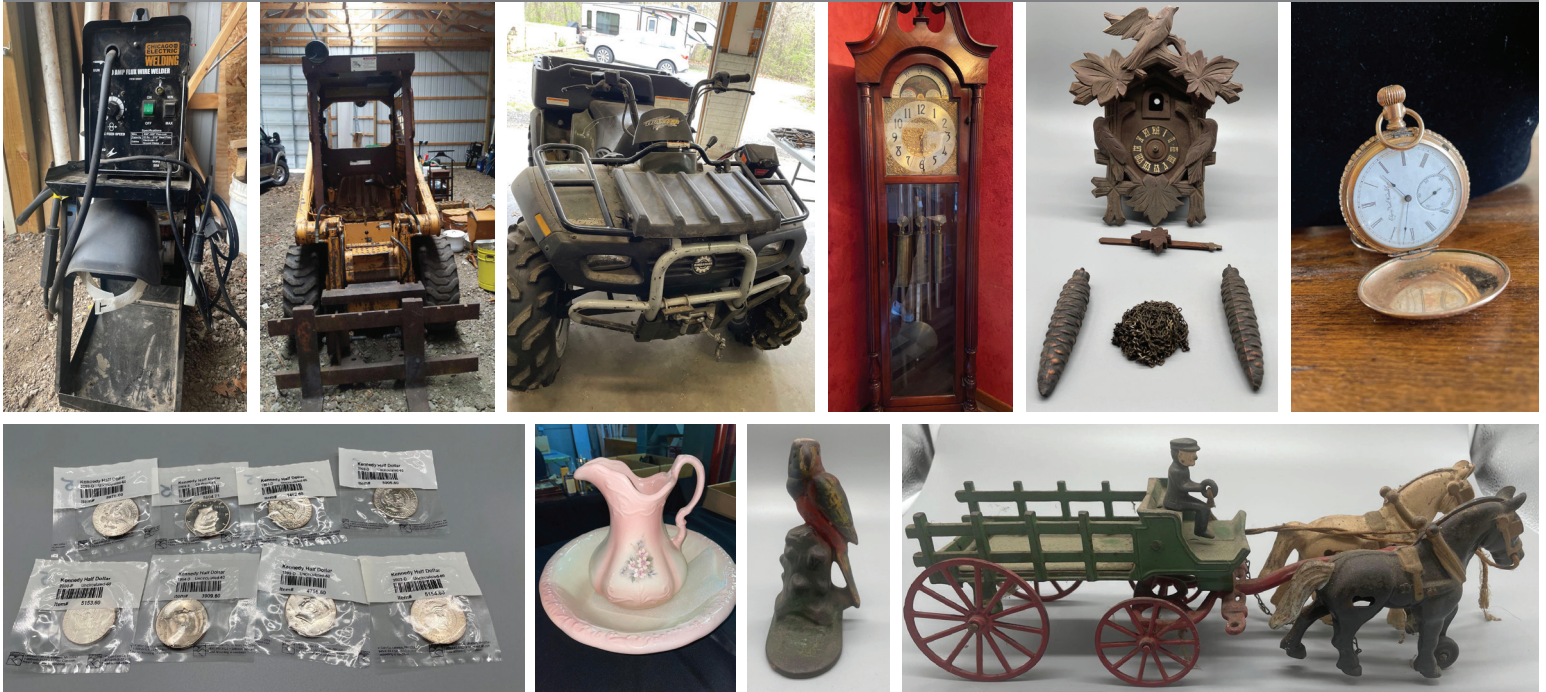

ONLINE CONTENT AUCTION

Tools, Furniture, Collectibles, Coins, Vintage Items, Cast Iron, Auto/Boat Parts, Watches

PROPERTY LOCATION: 10203 Angola Road, Swanton, Ohio 43558
PREVIEW DATE AND TIME: Thursday, May 26, 2022 from 4:00 pm - 5:30 pm