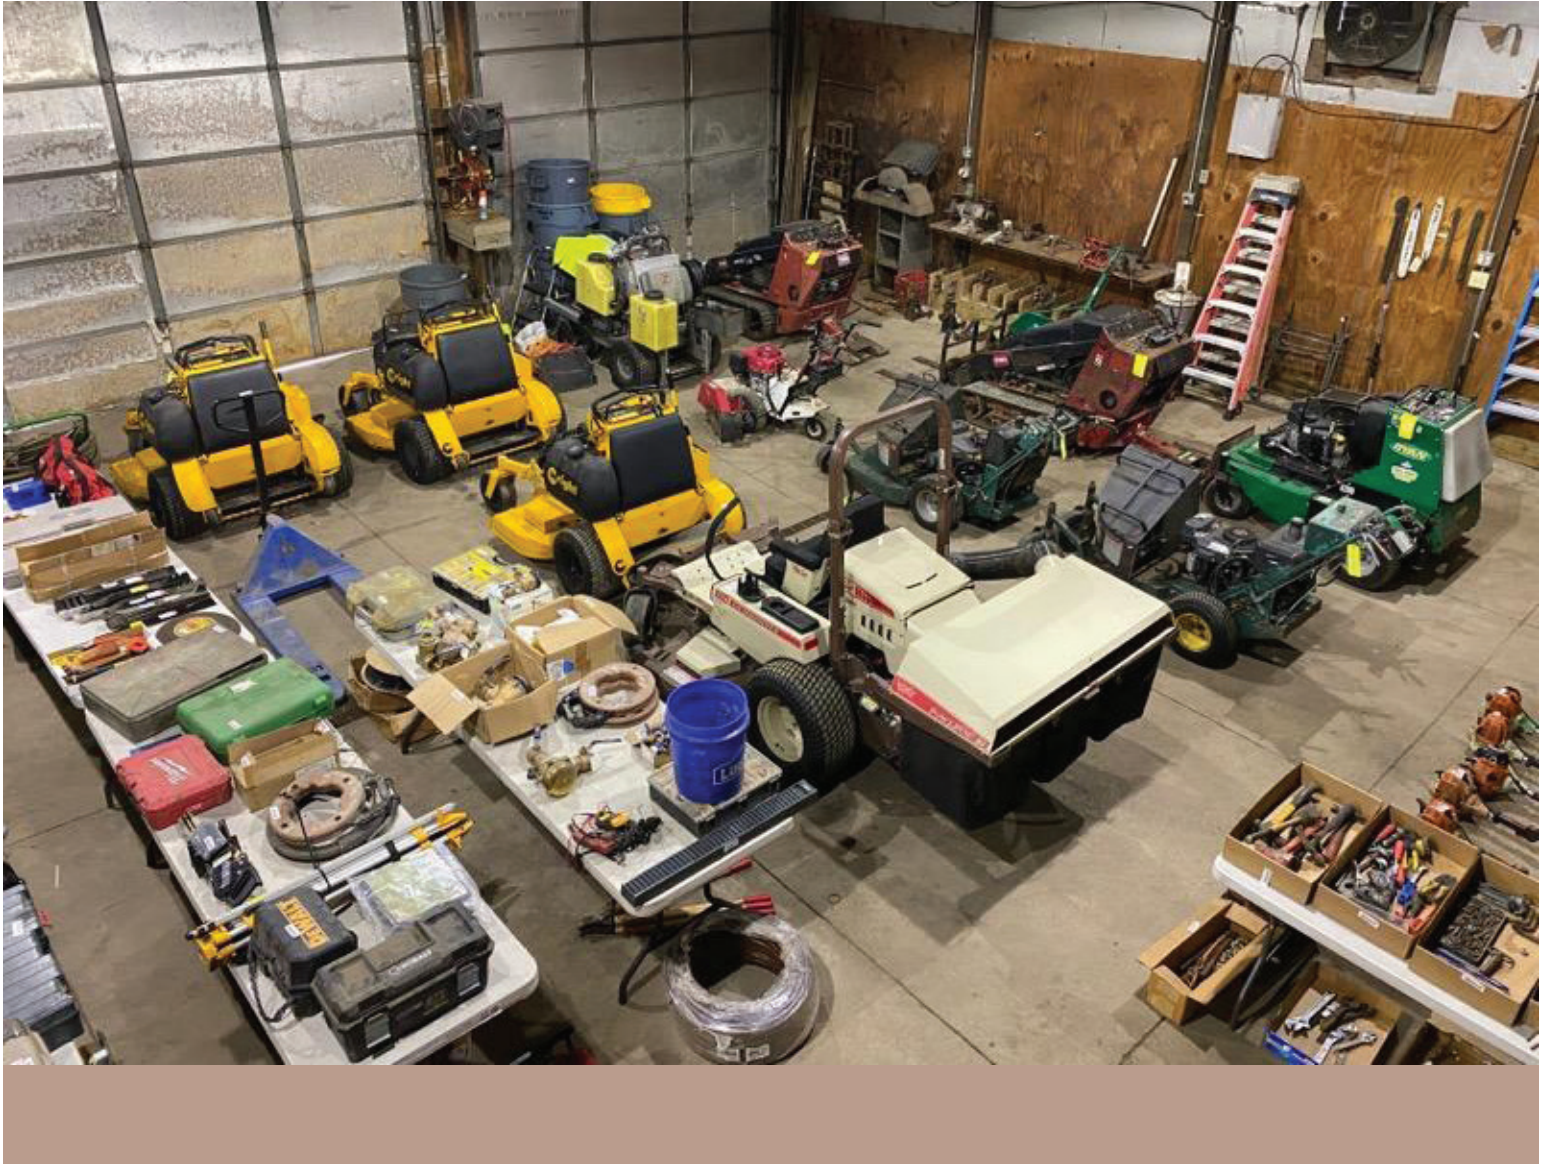

LANDSCAPE EQUIPMENT LIQUIDATION **ONLINE AUCTION**

7450 Hill Avenue, Holland, Ohio 43528

Bidding Ends:

Monday, April 25, 2022 at 8:00 am

PREVIEW:

Saturday, April 23, 2022
from 11:00 am - 1:30 pm

Inventory List