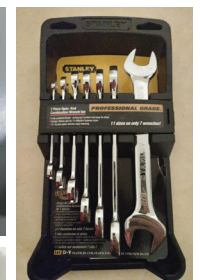

Online Bidding Ends: **Tuesday, February 8, 2022 at 10:00 am**