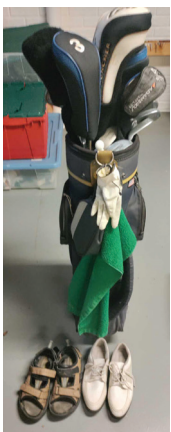

Online Bidding Ends: **Tuesday, February 8, 2022 at 10:00 am**