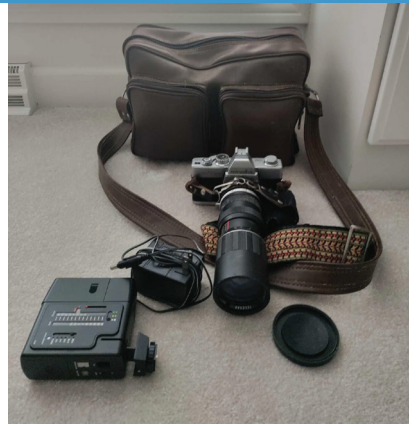

ONLINE MOVING AUCTION

Home Furnishings, Furniture, Glassware, Art, Collectibles, Appliances, Garage Items

LOCATION: 19 Walnut Creek Drive, Holland, Ohio 43528
PREVIEW DATE AND TIME: Friday, February 4, 2022 from 4:00 pm - 5:00 pm