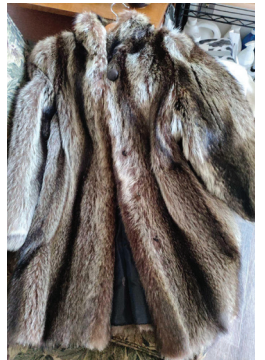

ONLINE CONTENT AUCTION

Racing Kart, Tools, Collectibles, Die Casts, Glass, Furnishings, Memorabilia, Jewelry

5734 Weckerly Road, Whitehouse, Ohio 43571

Online Bidding Ends: **Monday, September 27, 2021 at 10:00 am**