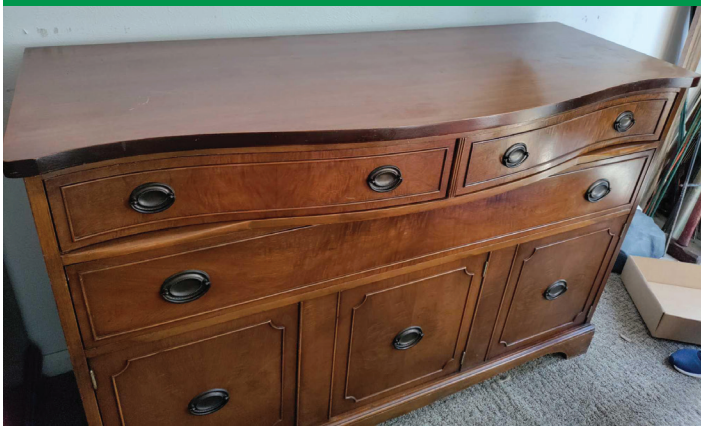

ONLINE CONTENT AUCTION

Racing Kart, Tools, Collectibles, Die Casts, Glass, Furnishings, Memorabilia, Jewelry

5734 Weckerly Road, Whitehouse, Ohio 43571

Online Bidding Ends: **Monday, September 27, 2021 at 10:00 am**