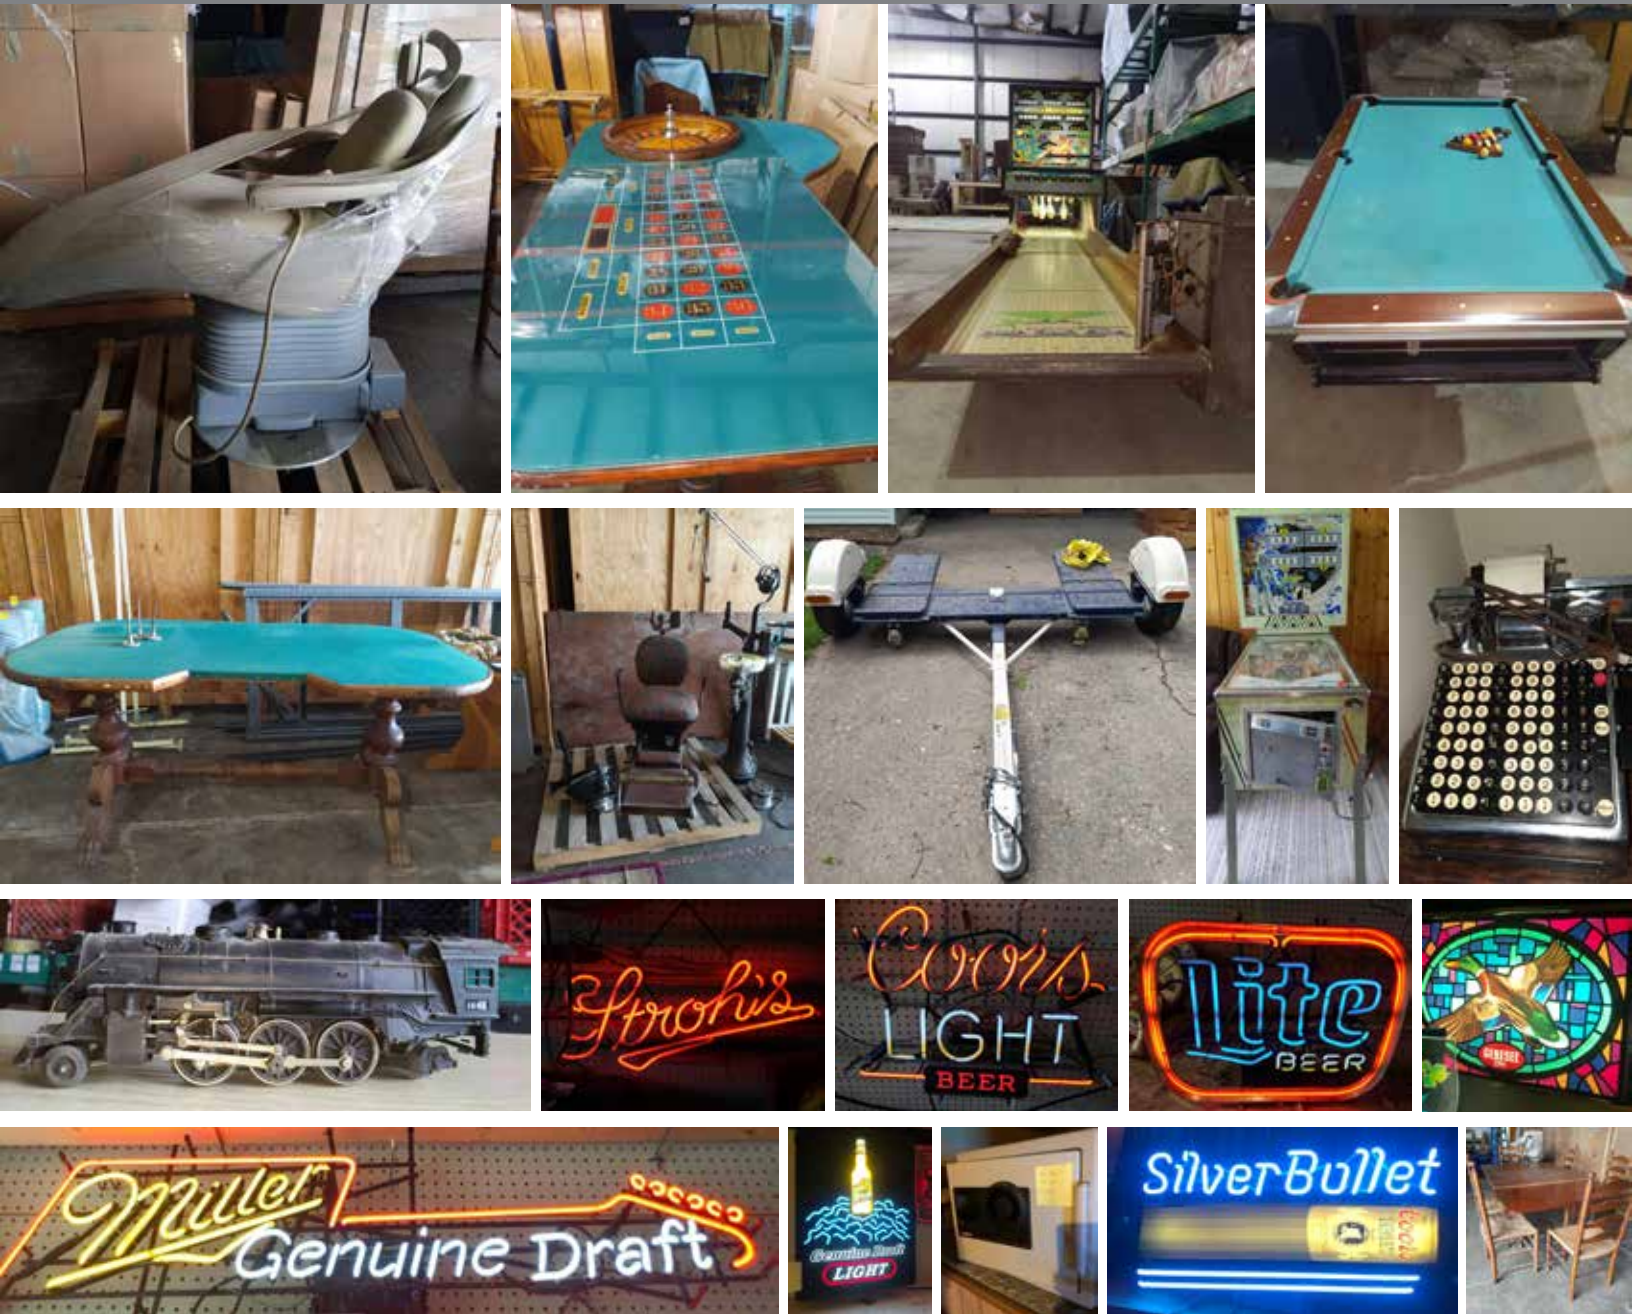

Bidding Ends:
Tuesday, June 22, 2021 at 10:00 am

Inventory List

ONLINE BIDDING ENDS:
TUESDAY, JUNE 22, 2021 AT 10:00 AM

#	Title	Description
1.....	S- Drop Leaf Dining Table with (6) Chairs.....	Solid Wood, medium finish. Ladder Back chairs with woven ratan seats. Stains present. (3) Table Pads (2 not pictured). Swing out legs.minor wear,
2.....	S- Den-Tal-Ez Dentist Chair	Working condition. Detachable head rest.
3.....	S- Amish Shaker Bench with Cushions and Pillows.....	Wear to pad and pillow. Solid Wood Frame. 43.5" x 44" x 19.5"
4.....	S- Tufted Wing Back Chair.....	Brass Tacking. Appears leather. Some wear. Markings and scratches. 30.5" x 42.5" x 26"
5.....	S- Salmon / Multicolor Runner	Fringed. 132" x 36.5". Some wear, need cleaning. No Manufacturer.
6.....	S- Matching Area Rug and Runner.....	Staining and wear present. Area rug: 92" x 92". Runner: 88.5" x 24". No Manufacturer.
7.....	S- Area Rug	85.5" x 63". No Manufacturer. Wear and damage.
8.....	S- Area Rug	Fringed. 75" x 45". Wear. No Manufacturer.
9.....	S- Area Rug	Marked American Rug, olive green. 131.5" x 97.5". Wear with staining.
10.....	S- Wool Hand Made Tufted Area Rug	Fringed. Wear with Staining. 14'-8" x 12'. Antique rug purchased in 1920's or 1930's according to the seller.
11.....	S- Solid Wood Chair	Solid Wood. Cracked seat. Finials at top corners. Wear present. 19.5" x 41" x 17"
12.....	S- 5 Piece Formica Top White Bedroom Set	Wicker Facing. No Manufacturer markings. Lamp 31" high, (2) Night Stands 25" x 22" x 16", Dresser 68" x 30" x 18" , Large Mirror 45" x 46" Appears in very good condition.
13.....	S- 2-Sided Bench Seating	Light-Medium Finish. Some wear and scratches. 66" x 54" x 42
14.....	S- 2-Sided Bench Seating	Light-Medium Finish. Some wear and Scratches. 66" x 54" x 42"
15.....	S- Ace Sport Wks, Inc. Reguation Size Roulette Table.....	Solid Wood. Glass and felt top. Chip drawer. Gold leaf paint. Leveling wheel at base of legs. L. Rude Mfr. Hoboken, N.J. marked on Wheel. Working condition. Wear present. Table: 95.5" x 32.5 x 57" overall, Wheel: 31" in diameter.
16.....	S- Metal One-Sided MYERS Sign	Reads: Myers ~Pumps~ Water Systems, Sales ~ Service, Al Smith, Fremont OH. Scratches, wear, minor damage, dent present. Wood frame. 60" x 48".
17.....	S- Lot of (5) Wire Racks.....	Black painted. 24" x 90.5" each.
18.....	S- Hooker Furniture Large Television Armoire	Lighted. 1 outlet inside. Folding Doors, 3 shelves each side at bottom section. 2 top compartments at top section. Solid Wood. 54" x 78" x 22". Minor wear present.
19.....	S- Television Entertainment Center	Solid Wood. Pull out Television shelf. Beveled Glass doors, 2 drawers, 3 shelves on top, one pull out. Minor wear. 58" x 59" x 20"
20.....	S- Broyhill Wing Back Chair.....	Burgundy upholstered. Wear present. 30.5" x 44" x 26"
21.....	S- Corner Computer Desk.....	Pull out keyboard Drawer. Many Scratches. Solid wood. Left side top is loose. Upper compartment. 2 side shelves. Missing Right side shelving. 60" x 69.5" x 42.5".
22.....	S- 3-Piece Ribbed Wood Armoire	2 side units with 4 shelves each. Doors for television compartment are removes. 2 inner drawers, one drawer loose. Slide out Television drawer. Wear and damage present. Approximately 74" x 78" x 21"
23.....	S- Large 3-Piece Television Armoire.....	Solid Wood. 4 shelves on top side units. 2 adjustable shelves present for bottom side units. Wear and scratches present. 86" x 87.75" x 22"
24.....	S- Solid Wood Wall Table	Wear and damage present. Shelf at bottom. 28.25" x 30" x 14.25"
25.....	S- Tall Wood Dresser.....	3 drawers, 3 shelves. Wear present. 40" x 71" x 17".
26.....	S- 5 Wood Shelf Unit.....	Veneer with wear and scratched. 23.5" x 61.5" x 12"
27.....	S- Den-Tal-Ez Dental Chair	Model SPS- B Dental chair lift. Wear present. Working condition.
28.....	S- Wood China Cabinet.....	Glass Doors on top, 2 shelves on bottom. 1 drawer. Key present. Wear present. Ornate trim. Medium finished wood. 37" x 73" x 16"
29.....	S- Broyhill 3 Piece Dining Set	Glass top table with 4 chairs. Chairs Upholstered with solid wood frames. Metal table base. 54" in diameter x 30" high. Appears in very good condition. Half Round Wall Cupboard with damage to door. 2 shelves. Composite stone top. 44" x 34.5" x 22". Large China Cabinet with glass shelving on top. Glass doors and sides on top.2 shelves in bottom with drawer. Mirrored back. 57" x 87" x 16". Minor wear present.
30.....	S- Lighted Dental Cabinet	Formica. 2 sided glass doors at top. 4 drawer. 2 slide out work tops. 2 doors at bottom. Minor wear. 33.5" x 74" x 19.5".
31.....	S- Smith and Hawkins Teak Chairs with Ottomans	Appears no damage. No cushions.
32.....	S- Howard Miller Grandfather Clock.....	Model 610-572. Cable driven chime clock. Locking door, key present. Pendulum, weights present. Not tested. Solid dark wood finish cabinet. Glass in door and on sides. Instruction manual included. Appears very good condition. 18" x 84.6" 11"