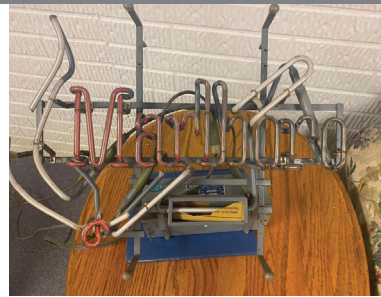

Office Equipment, Computers, Household, Decor, Memorabilia, and Collectibles

Online Consignment Auction

Bidding Ends:

Monday, May 24, 2021 at 10:00 am