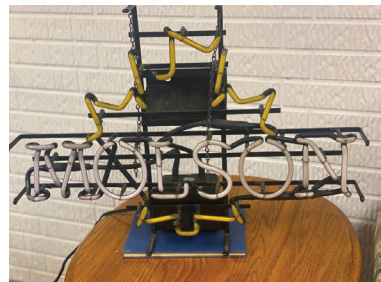

Office Equipment, Computers, Household, Decor, Memorabilia, and Collectibles

Online Consignment Auction

Bidding Ends:

Monday, May 24, 2021 at 10:00 am