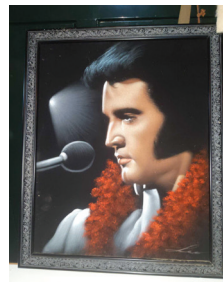

Office Equipment, Computers, Household, Decor, Memorabilia, and Collectibles

Online Consignment Auction

Bidding Ends:

Monday, May 24, 2021 at 10:00 am