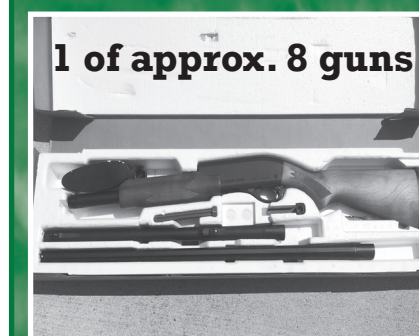

1 of approx. 8 guns