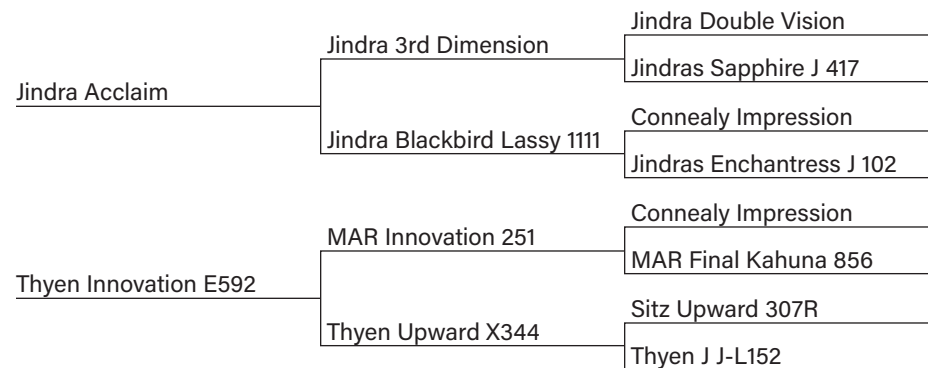

BULL

POLLED

Small birth weight Acclaim with a nice set of EPDs. Cows in his pedigree have lasted a long time. 67# birth weight with 629 adj weaning.

CED	BW	WW	YW	Milk
1+3	1+1.2	1+62	1+124	1+27
.05	.37	.35	.05	.23