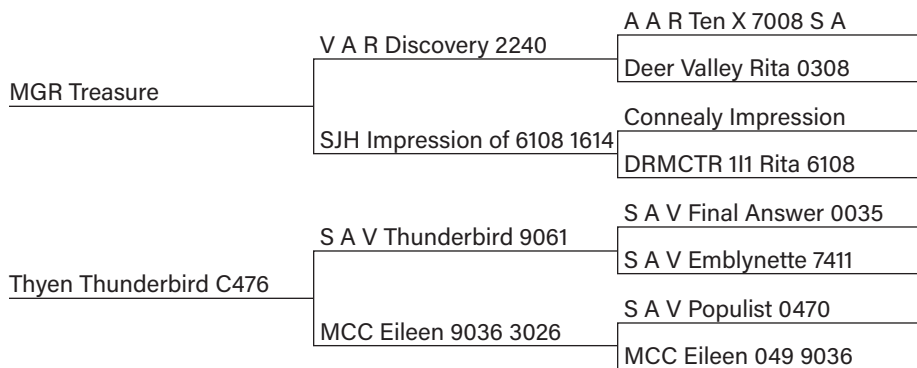

BULL

POLLED

Only Treasure son this year. Been a good sire for us. Nice EPDs on him. 67# birth weight with 629# adj 205. Nice small head and clean shoulder.

CED	BW	WW	YW	Milk
1+11	1-1.2	1+56	1+110	1+17
.05	.38	.36	.05	.23

H11

Thyen Acclaim H11

BIRTH DATE: April 23, 2020

AAA# 19951184

BIRTH WT.: 80 lbs.

205 DAY WT.: 650 lbs.