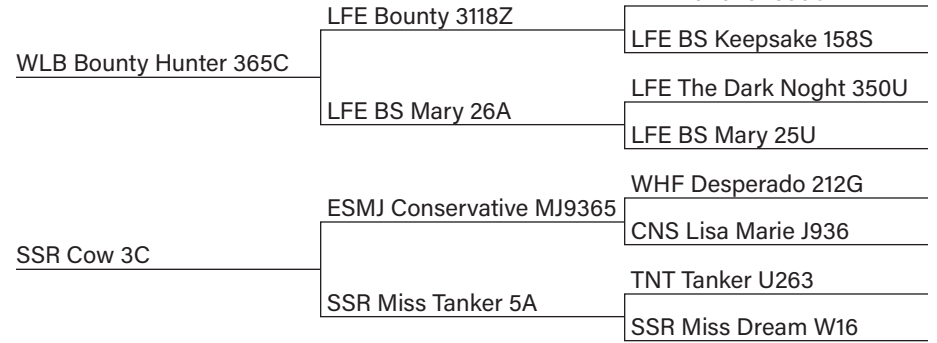

PUREBRED BULL

BLACK POLLED

205 DAY WT.: 753 lbs.

SCROTAL CIRC.: 34.5

Another good one. Hunter sired. Excellent cow family. Fourth calf by 3C. Our conservative cows are very hard to fault. Dispositions are excellent.

	CE	BW	WW	YW	ADG	MCE	MM	MWW	STAY	DOC	CW	YG	MARB	BF	REA	SHR	API	TI
EPD	11.4	1.3	78.5	123.8	0.28	4.0	21.8	61.0	18.3	15.9	47.1	-0.42	-0.01	-0.106	0.99	-0.33	129.5	75.7
%	40	40	45	30	20	85	65	55	25	10	5	55	85	20	25	55	45	55

58H

SSR Bull 58H

BIRTH DATE: April 16, 2020

140 DAY AVG. GAIN: 3.22

FRAME SCORE: 7

ASA# 3775702

BIRTH WT.: 80 lbs.

ADJ YR. WT.: 1343