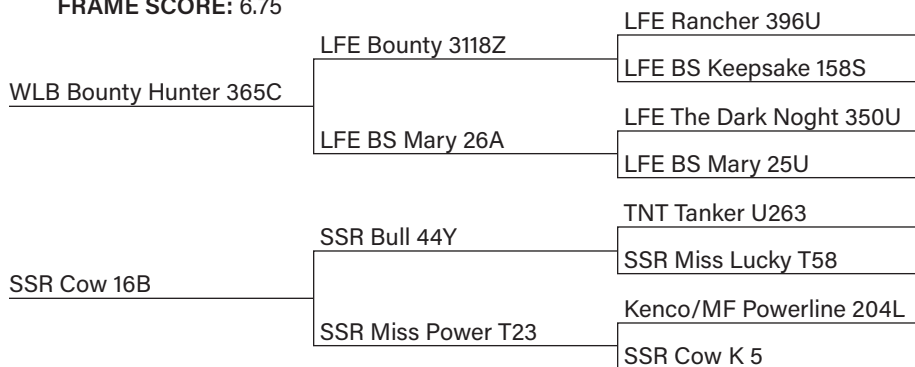

PUREBRED BULL

BLACK POLLED

205 DAY WT.: 729 lbs.

SCROTAL CIRC.: 34 cm

Another typical Hunter, deep bodied, good haired cattle. Fifth calf by 16B.

	CE	BW	WW	YW	ADG	MCE	MM	MWW	STAY	DOC	CW	YG	MARB	BF	REA	SHR	API	TI
EPD	7.3	3.7	78.9	126.5	0.30	5.2	20.9	60.3	17.7	12.1	44.5	-0.41	-0.04	-0.102	0.93	-0.32	117.2	71.5
%	90	90	40	25	15	65	75	60	30	40	10	60	90	20	40	65	75	75

38H

SSR Hunter 38H

BIRTH DATE: April 7, 2020

140 DAY AVG. GAIN: 4.30

FRAME SCORE: 7

ASA# 3775698 HETEROZYGOUS BLACK POLLED

BIRTH WT.: 85 lbs.

ADJ YR. WT.: 1449