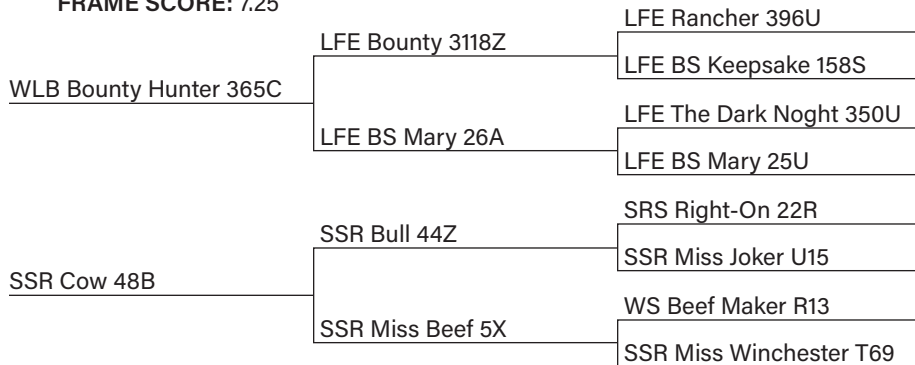

13H PUREBRED BULL
SSR Mr Justice 13H ASA# 3775741 HETEROZYGOUS BLACK POLLED
BIRTH DATE: March 25, 2020 BIRTH WT.: 68 lbs. 205 DAY WT.: 679 lbs.
140 DAY AVG. GAIN: 4.06 ADJ YR. WT.: 1197 SCROTAL CIRC.: 34.5 cm
FRAME SCORE: 7

Low birth weight Justice son by a first calf heifer. May qualify as a heifer bull with the Justice on the top side of the pedigree and the Winchester T2 grandam.

	CE	BW	WW	YW	ADG	MCE	MM	MWW	STAY	DOC	CW	YG	MARB	BF	REA	SHR	API	TI
EPD	12.2	-0.1	73.5	107.6	0.21	7.5	26.9	63.6	17.4	12.7	18.2	-0.57	0.03	-0.119	0.97	-0.33	130.7	76.2
%	30	20	65	65	75	20	25	40	35	30	90	2	75	10	30	55	45	55

16H PUREBRED BULL
SSR Hunter 16H ASA# 3775728 BLACK POLLED
BIRTH DATE: March 27, 2020 BIRTH WT.: 98 lbs. 205 DAY WT.: 859 lbs.
140 DAY AVG. GAIN: 3.32 ADJ YR. WT.: 1390 SCROTAL CIRC.: 41 cm
FRAME SCORE: 7.25

High performance, should sire a lot of growth plus strong maternal. Note his yearling and ADG EPDs. Fifth calf by 48B. Very solid cow family.

	CE	BW	WW	YW	ADG	MCE	MM	MWW	STAY	DOC	CW	YG	MARB	BF	REA	SHR	API	TI
EPD	8.6	4.1	84.5	135.9	0.32	4.4	25.5	67.7	17.5	12.4	46.7	-0.42	0.12	-0.095	1.06	-0.30	129.3	79.3
%	80	95	20	10	10	75	35	25	35	35	5	55	50	40	15	75	45	40

19H PUREBRED BULL
SSR Hunter 19H ASA# 3775693 BLACK POLLED
BIRTH DATE: March 30, 2020 BIRTH WT.: 88 lbs. 205 DAY WT.: 838 lbs.
140 DAY AVG. GAIN: 3.57 ADJ YR. WT.: 1408 SCROTAL CIRC.: 40 cm
FRAME SCORE: 7.25

Another high performance Hunter son. Note his performance along with his EPDs. Third calf by 11D.

	CE	BW	WW	YW	ADG	MCE	MM	MWW	STAY	DOC	CW	YG	MARB	BF	REA	SHR	API	TI
EPD	10.0	2.9	87.6	140.0	0.33	2.3	23.2	66.9	17.6	15.6	51.3	-0.42	0.09	-0.100	1.08	-0.34	132.7	81.7
%	60	80	15	10	4	99	50	25	35	10	2	55	60	40	15	50	40	30

23H PUREBRED BULL
SSR Cowboy Up 23H ASA# 3775734 BLACK POLLED
BIRTH DATE: March 31, 2020 BIRTH WT.: 50 lbs. 205 DAY WT.: 665 lbs.
140 DAY AVG. GAIN: 3.79 ADJ YR. WT.: 1271 SCROTAL CIRC.: 37 cm
FRAME SCORE: 6