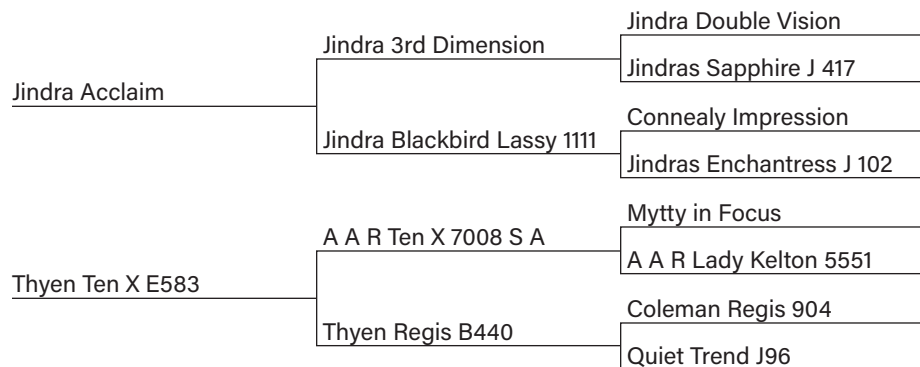

BULL

POLLED

Powerful Acclaim son. Deep flank, good legged nice level top. 80# birth weight with 741# adj 205.

CED	BW	WW	YW	Milk
1+5	1+2.7	1+71	1+122	1+25
.05	.37	.35	.05	.23

H4

Thyen Peyton H4

BIRTH DATE: April 22, 2020

AAA# 19950855

BIRTH WT.: 80 lbs.

205 DAY WT.: 663 lbs.