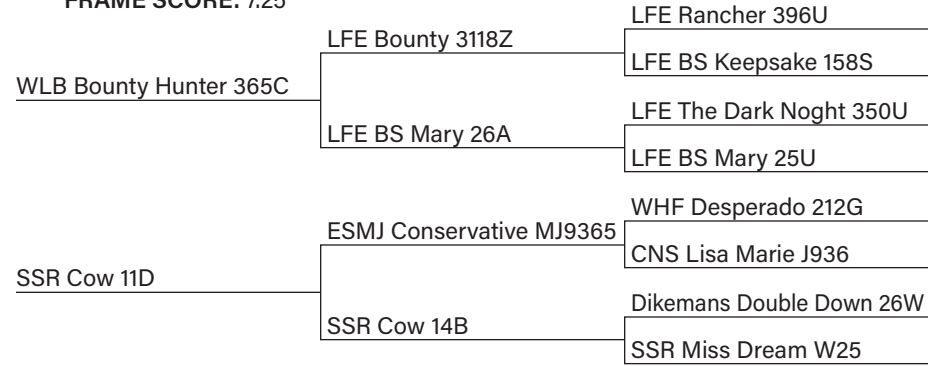

High performance, should sire a lot of growth plus strong maternal. Note his yearling and ADG EPDs. Fifth calf by 48B. Very solid cow family.

	CE	BW	WW	YW	ADG	MCE	MM	MWW	STAY	DOC	CW	YG	MARB	BF	REA	SHR	API	TI
EPD	8.6	4.1	84.5	135.9	0.32	4.4	25.5	67.7	17.5	12.4	46.7	-0.42	0.12	-0.095	1.06	-0.30	129.3	79.3
%	80	95	20	10	10	75	35	25	35	35	5	55	50	40	15	75	45	40

19H PUREBRED BULL
SSR Hunter 19H ASA# 3775693 BLACK POLLED
BIRTH DATE: March 30, 2020 BIRTH WT.: 88 lbs. 205 DAY WT.: 838 lbs.
140 DAY AVG. GAIN: 3.57 ADJ YR. WT.: 1408 SCROTAL CIRC.: 40 cm
FRAME SCORE: 7.25

Another high performance Hunter son. Note his performance along with his EPDs. Third calf by 11D.

	CE	BW	WW	YW	ADG	MCE	MM	MWW	STAY	DOC	CW	YG	MARB	BF	REA	SHR	API	TI
EPD	10.0	2.9	87.6	140.0	0.33	2.3	23.2	66.9	17.6	15.6	51.3	-0.42	0.09	-0.100	1.08	-0.34	132.7	81.7
%	60	80	15	10	4	99	50	25	35	10	2	55	60	40	15	50	40	30

23H PUREBRED BULL
SSR Cowboy Up 23H ASA# 3775734 BLACK POLLED
BIRTH DATE: March 31, 2020 BIRTH WT.: 50 lbs. 205 DAY WT.: 665 lbs.
140 DAY AVG. GAIN: 3.79 ADJ YR. WT.: 1271 SCROTAL CIRC.: 37 cm
FRAME SCORE: 6