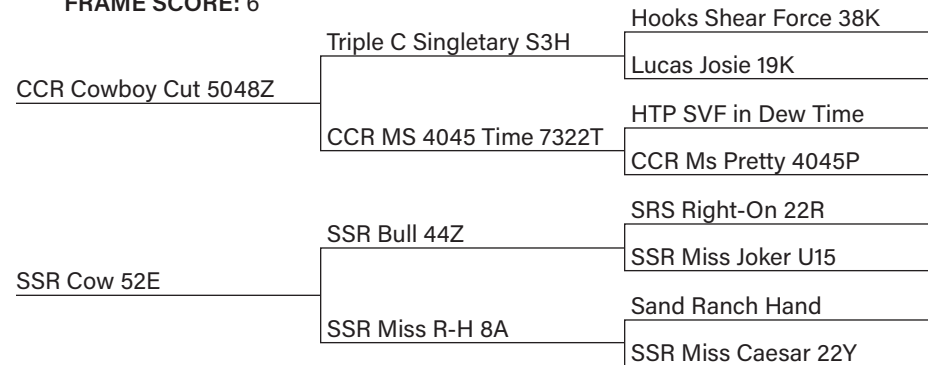

Very thick, powerful made bull with well balanced EPDs. He is a twin. Second calving by 52E.

	CE	BW	WW	YW	ADG	MCE	MM	MWW	STAY	DOC	CW	YG	MARB	BF	REA	SHR	API	TI
EPD	11.6	1.8	78.6	115.3	0.23	6.6	29.0	68.2	20.7	15.3	27.9	-0.43	0.23	-0.083	0.93	-0.45	144.8	81.2
%	40	55	40	45	60	35	15	20	5	10	55	50	25	60	40	5	15	30