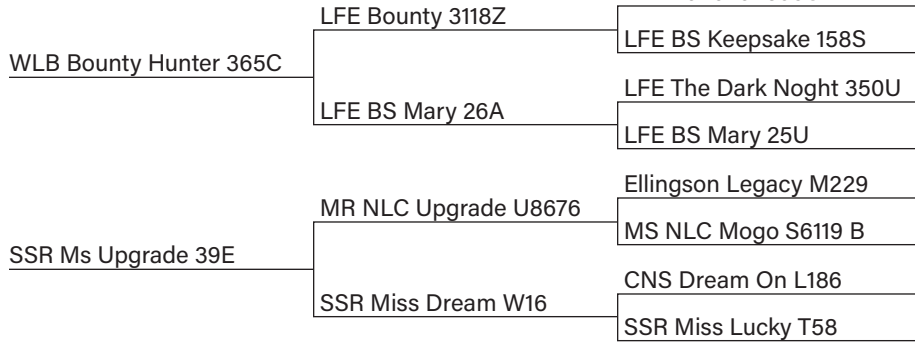

49H

SSR Hunter 49H

BIRTH DATE: April 11, 2020

140 DAY AVG. GAIN: 2.89

FRAME SCORE: 5.5

ASA# 3775698

BIRTH WT.: 80 lbs.

ADJ YR. WT.: 1260

PUREBRED BULL

BLACK POLLED

205 DAY WT.: 799 lbs.

SCROTAL CIRC.: 35 cm

Very thick power bull with a moderate birth weight with a very good weaning weight and high growth EPDs. Second calf by 39E.

	CE	BW	WW	YW	ADG	MCE	MM	MWW	STAY	DOC	CW	YG	MARB	BF	REA	SHR	API	TI
EPD	11.2	2.3	84.1	132.9	0.31	6.3	17.9	59.9	15.5	12.6	48.8	-0.43	0.12	-0.101	1.05	-0.33	131.1	80.7
%	45	65	25	15	10	40	95	60	60	30	4	50	50	20	20	55	40	30

53H

SSR Hunter 53H

BIRTH DATE: April 12, 2020

140 DAY AVG. GAIN: 4.22

FRAME SCORE: 7

ASA# 3775715

BIRTH WT.: 85 lbs.

ADJ YR. WT.: 1461