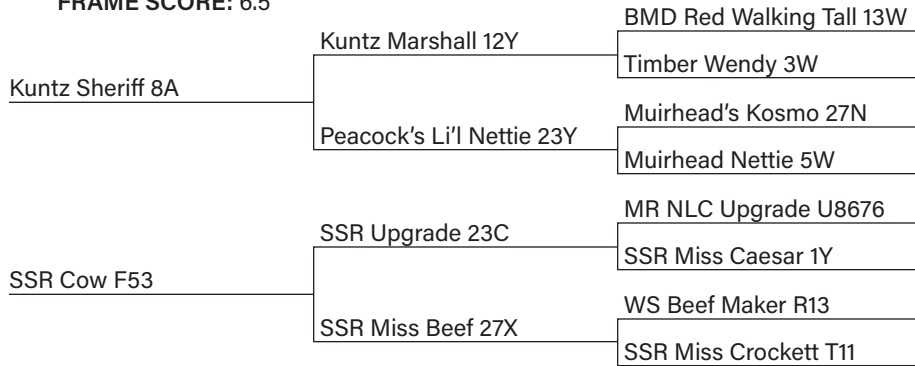

34H

SSR Hunter 34H

BIRTH DATE: April 3, 2020

140 DAY AVG. GAIN: 3.93

FRAME SCORE: 6.5

ASA# 3775739

BIRTH WT.: 86 lbs.

ADJ YR. WT.: 1209

PUREBRED BULL

BLACK POLLED

205 DAY WT.: 581 lbs.

SCROTAL CIRC.: 33 cm

Sired by the calving ease specialist Kuntz Sheriff by a first calf heifer. Lower weaning weight but has a 3.93 day average gain since weaning.

	CE	BW	WW	YW	ADG	MCE	MM	MWW	STAY	DOC	CW	YG	MARB	BF	REA	SHR	API	TI
EPD	8.7	1.4	67.0	108.1	0.26	3.2	26.5	60.0	16.4	12.0	32.6	-0.47	-0.01	-0.112	0.90	-0.20	117.8	68.9
%	80	45	85	65	35	95	25	60	50	40	40	30	85	10	45	99	75	85

35H

SSR Hunter 35H

BIRTH DATE: April 4, 2020

140 DAY AVG. GAIN: 3.44

FRAME SCORE: 6.75

ASA# 3775677

BIRTH WT.: 96 lbs.

ADJ YR. WT.: 1279