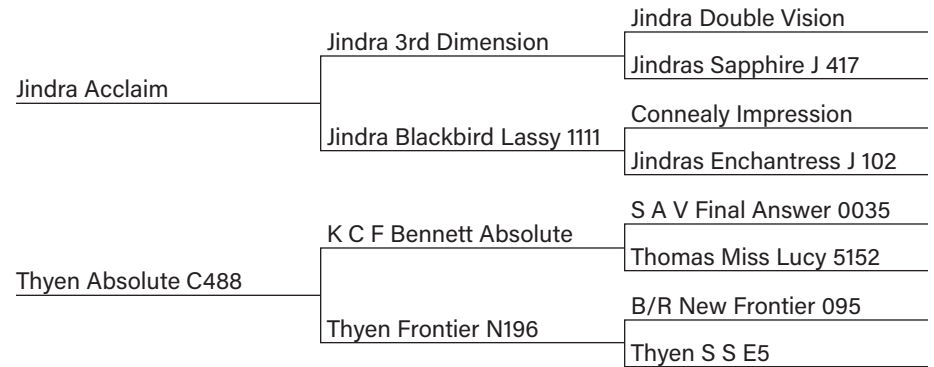

BULL

POLLED

80# birth weight with 650# adj weaning. Nice tall son of Acclaim out of super cow family. This guy will cover some ground and take care of the herd.

CED	BW	WW	YW	Milk
1+5	1+2.0	1+62	1+121	1+27
.05	.39	.35	.05	.24

H12

Thyen Acclaim H12

BIRTH DATE: April 24, 2020

AAA# 19951175

BIRTH WT.: 67 lbs.

205 DAY WT.: 629 lbs.