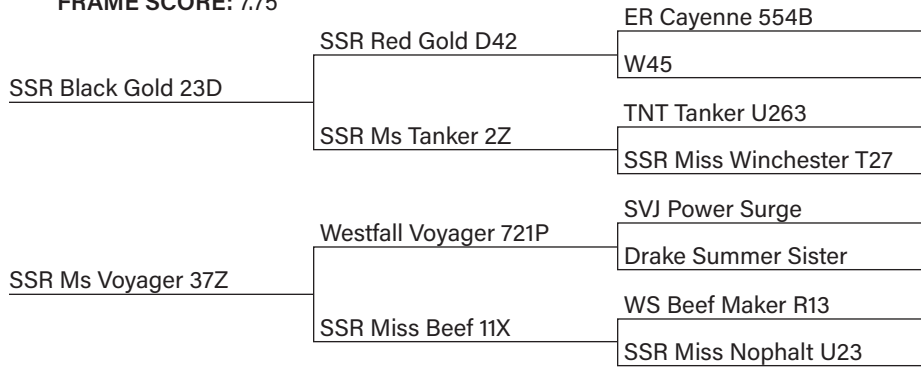

43H PUREBRED BULL

SSR Mr Gold 43H ASA# 3775688 HETEROZYGOUS BLACK POLLED
BIRTH DATE: April 8, 2020 **BIRTH WT.:** 92 lbs. **205 DAY WT.:** 880 lbs.
140 DAY AVG. GAIN: 3.69 **ADJ YR. WT.:** 1471 **SCROTAL CIRC.:** 40 cm
FRAME SCORE: 7.75

Top weaning bull. Size, length and thickness, nice disposition. Note his high growth and maternal EPDs. Seventh calf by 372 (red cow), A.I. bred first service for each of her calves including her calf to be born in 2021. Weaning ratio of 109 on seven calves. Will retain a semen interest in 43H.

	CE	BW	WW	YW	ADG	MCE	MM	MWW	STAY	DOC	CW	YG	MARB	BF	REA	SHR	API	TI
EPD	7.5	3.7	87.6	130.5	0.27	4.2	34.4	78.1	18.2	8.7	45.6	-0.40	0.10	-0.103	0.91	-0.33	127.7	80.9
%	90	90	15	20	25	80	2	2	25	85	10	65	55	20	45	55	50	30

45H PUREBRED BULL

SSR Tanker 45H ASA# 3775745 HETEROZYGOUS BLACK POLLED
BIRTH DATE: April 8, 2020 **BIRTH WT.:** 88 lbs. **205 DAY WT.:** 786 lbs.
140 DAY AVG. GAIN: 3.94 **ADJ YR. WT.:** 1415 **SCROTAL CIRC.:** 38 cm
FRAME SCORE: 7.25