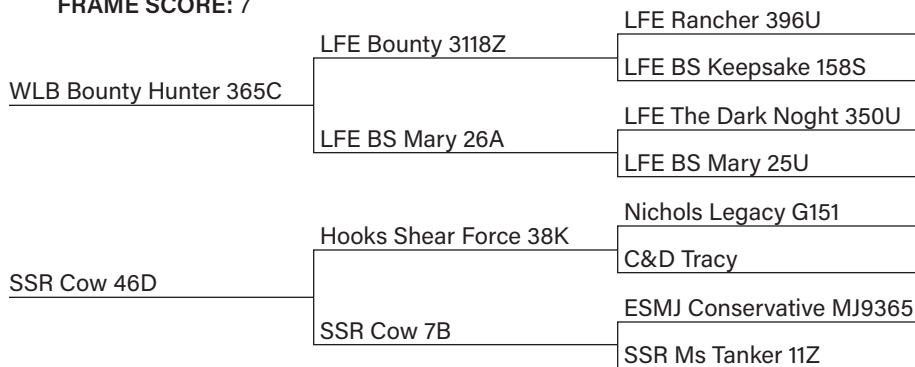

PUREBRED BULL

BLACK POLLED

205 DAY WT.: 787 lbs.

SCROTAL CIRC.: 34 cm

Follows the same pattern as the other Hunters. Super disposition. Excellent productive cow family. Third calf by 46D.

	CE	BW	WW	YW	ADG	MCE	MM	MWW	STAY	DOC	CW	YG	MARB	BF	REA	SHR	API	TI
EPD	11.5	1.7	82.9	130.0	0.29	5.3	23.0	64.3	18.6	14.6	47.5	-0.45	0.15	-0.094	1.17	-0.35	139.6	81.9
%	40	50	25	20	15	60	55	35	20	15	4	40	40	40	5	45	25	30

55H

SSR Hunter 55H

BIRTH DATE: April 12, 2020

140 DAY AVG. GAIN: 3.95

FRAME SCORE: 6.75

ASA# 3775709

BIRTH WT.: 80 lbs.

ADJ YR. WT.: 1350