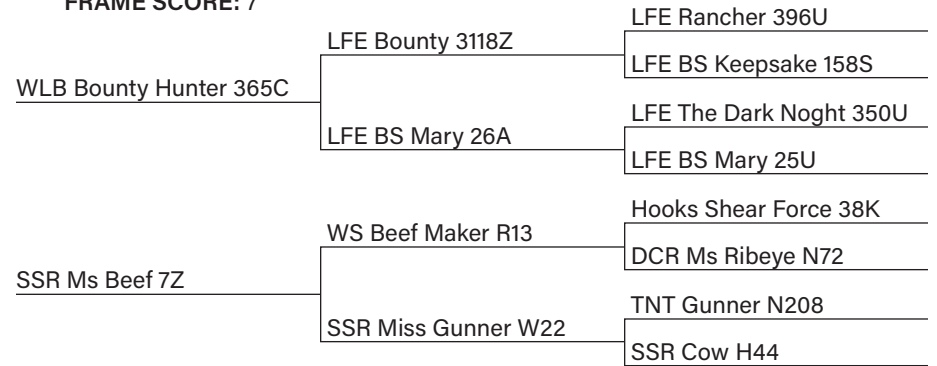

PUREBRED BULL

HETEROZYGOUS BLACK POLLED

205 DAY WT.: 760 lbs.

SCROTAL CIRC.: 34 cm

Moderate birth weight with above average growth very attractive bull. Note his growth EPDs. Seventh calf by 7Z. Very strong cow family.

	CE	BW	WW	YW	ADG	MCE	MM	MWW	STAY	DOC	CW	YG	MARB	BF	REA	SHR	API	TI
EPD	10.4	2.4	81.6	130.2	0.30	6.4	21.6	62.3	17.1	12.7	46.4	-0.42	0.14	-0.093	1.05	-0.24	133.2	79.8
%	55	65	30	20	15	40	65	45	40	30	5	55	45	40	20	95	35	35

40H

SSR Bull 40H

BIRTH DATE: April 8, 2020

140 DAY AVG. GAIN: 3.29

FRAME SCORE: 7

ASA# 3775732

BIRTH WT.: 80 lbs.

ADJ YR. WT.: 1231