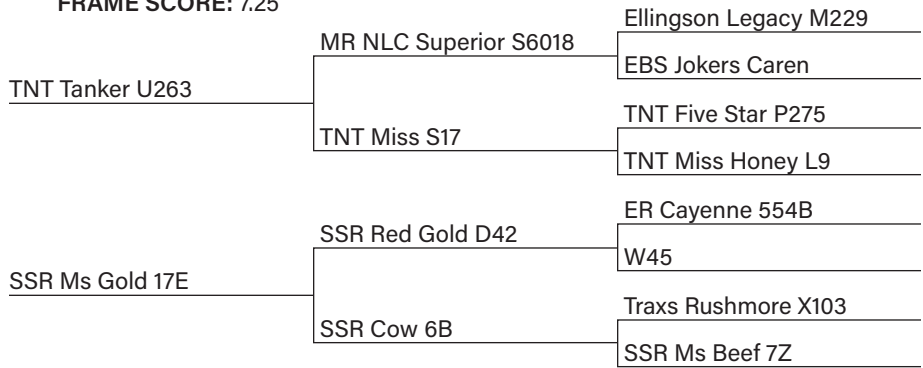

Very attractive powerful made bull with size and a lot of performance. Note his growth and maternal EPDs. Second calf by 17E.

	CE	BW	WW	YW	ADG	MCE	MM	MWW	STAY	DOC	CW	YG	MARB	BF	REA	SHR	API	TI
EPD	5.6	4.1	93.8	145.8	0.32	7.6	28.1	75.0	18.8	12.7	52.3	-0.49	-0.06	-0.120	1.14	-0.23	121.3	80.1
%	99	95	4	4	10	20	20	5	20	30	2	20	95	10	10	95	65	35

46H PUREBRED BULL

SSR Cowboy Up 46H ASA# 3775695 BLACK POLLED
BIRTH DATE: April 10, 2020 **BIRTH WT.:** 86 lbs. **205 DAY WT.:** 787 lbs.
140 DAY AVG. GAIN: 3.74 **ADJ YR. WT.:** 1383 **SCROTAL CIRC.:** 37.5 cm
FRAME SCORE: 6.5