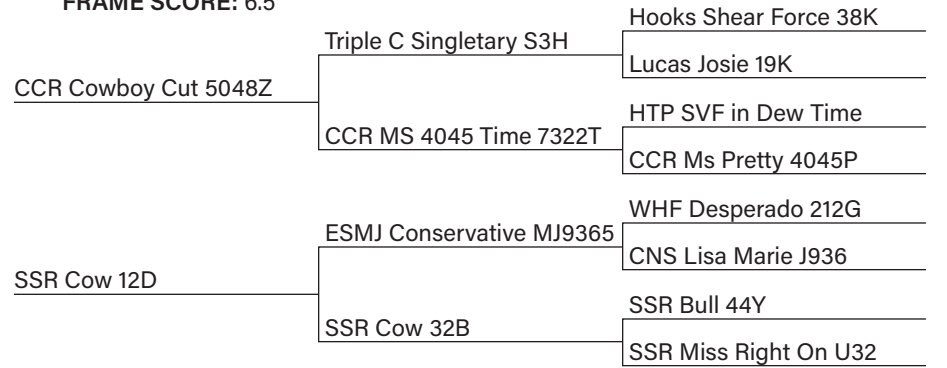

Very thick made performance bull. Note his strong set of EPDs. Third calf by 12D.

	CE	BW	WW	YW	ADG	MCE	MM	MWW	STAY	DOC	CW	YG	MARB	BF	REA	SHR	API	TI
EPD	10.4	3.1	90.5	129.8	0.25	3.8	30.1	75.3	20.0	17.0	33.8	-0.47	0.14	-0.097	1.01	-0.49	139.3	84.6
%	55	80	10	20	40	85	10	4	10	3	35	30	45	40	25	2	25	20

48H PUREBRED BULL

SSR Tanker 48H ASA# 3775711 BLACK POLLED
BIRTH DATE: April 10, 2020 **BIRTH WT.:** 98 lbs. **205 DAY WT.:** 755 lbs.
140 DAY AVG. GAIN: 3.12 **ADJ YR. WT.:** 1255 **SCROTAL CIRC.:** 36 cm
FRAME SCORE: 7