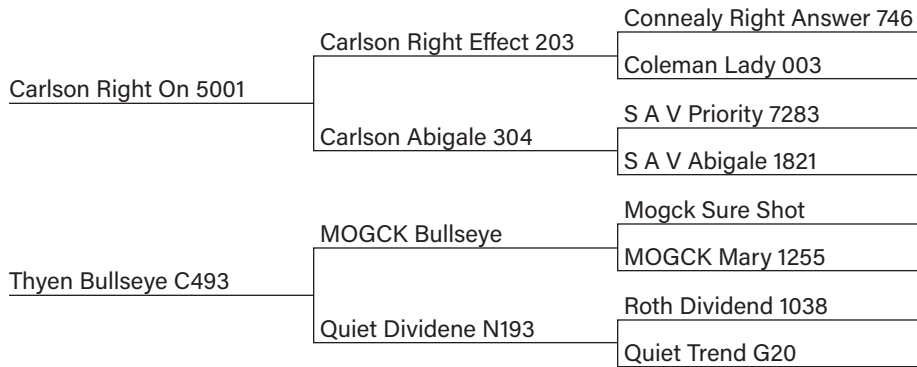

H9

Thyen Right On H9

BIRTH DATE: April 20, 2020

AAA# 19955115

BIRTH WT.: 74 lbs.

205 DAY WT.: 740 lbs.

BULL

POLLED

Super thick son of Right On. Nice set of EPDs. 74# birth weight with 740# adj 205. He is going to get to be a big boy.

CED	BW	WW	YW	Milk
1+6	1+1.8	1+68	1+113	1+26
.05	.05	.05	.05	.05

H10

Thyen Treasure H10

BIRTH DATE: April 18, 2020

AAA# 19950798

BIRTH WT.: 67 lbs.

205 DAY WT.: 629 lbs.