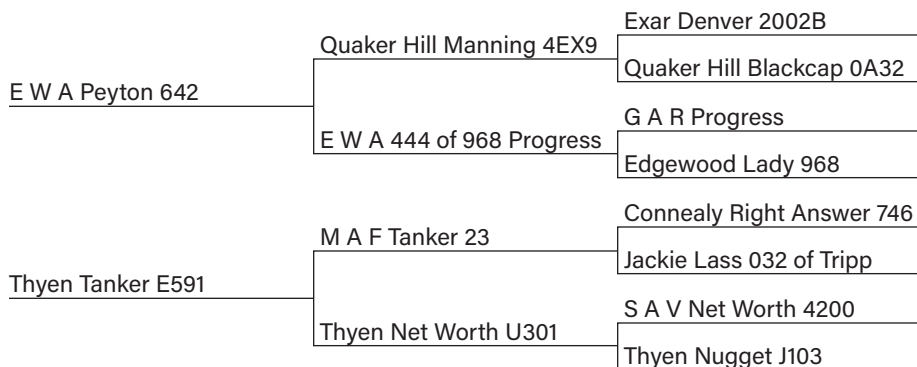

H1

Thyen Peyton H1

BIRTH DATE: April 23, 2020

AAA# 19950852

BIRTH WT.: 74 lbs.

205 DAY WT.: 539 lbs.

BULL

POLLED

74# birth weight on this April son of Peyton with some good numbers.

CED	BW	WW	YW	Milk
1+8	1+2.0	1+62	1+135	1+28
.05	.37	.34	.05	.14

H2

Thyen Acclaim H2

BIRTH DATE: April 12, 2020

AAA# 19951188

BIRTH WT.: 69 lbs.

205 DAY WT.: 618 lbs.