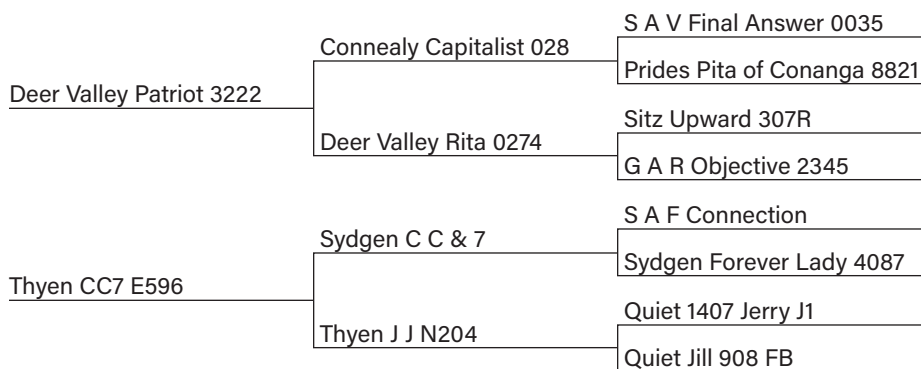

BULL

POLLED

Super tall calving ease son of Patriot son. 74# birth weight with 775# adj 205. Classy looking boy.

CED	BW	WW	YW	Milk
1+11	1+1.0	1+64	1+102	1+30
.05	.37	.34	.05	.24

H7

Thyen Acclaim H7

BIRTH DATE: April 19, 2020

AAA# 19951195

BIRTH WT.: 74 lbs.

205 DAY WT.: 662 lbs.