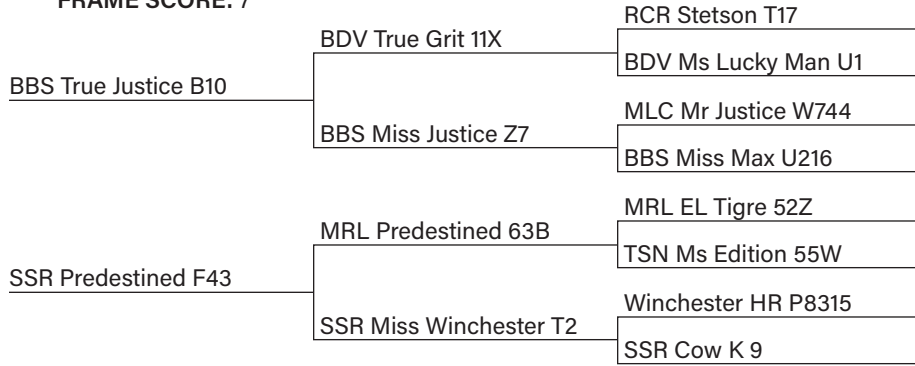

13H PUREBRED BULL
SSR Mr Justice 13H ASA# 3775741 HETEROZYGOUS BLACK POLLED
BIRTH DATE: March 25, 2020 BIRTH WT.: 68 lbs. 205 DAY WT.: 679 lbs.
140 DAY AVG. GAIN: 4.06 ADJ YR. WT.: 1197 SCROTAL CIRC.: 34.5 cm
FRAME SCORE: 7

Low birth weight Justice son by a first calf heifer. May qualify as a heifer bull with the Justice on the top side of the pedigree and the Winchester T2 grandam.

	CE	BW	WW	YW	ADG	MCE	MM	MWW	STAY	DOC	CW	YG	MARB	BF	REA	SHR	API	TI
EPD	12.2	-0.1	73.5	107.6	0.21	7.5	26.9	63.6	17.4	12.7	18.2	-0.57	0.03	-0.119	0.97	-0.33	130.7	76.2
%	30	20	65	65	75	20	25	40	35	30	90	2	75	10	30	55	45	55

16H PUREBRED BULL
SSR Hunter 16H ASA# 3775728 BLACK POLLED
BIRTH DATE: March 27, 2020 BIRTH WT.: 98 lbs. 205 DAY WT.: 859 lbs.
140 DAY AVG. GAIN: 3.32 ADJ YR. WT.: 1390 SCROTAL CIRC.: 41 cm
FRAME SCORE: 7.25