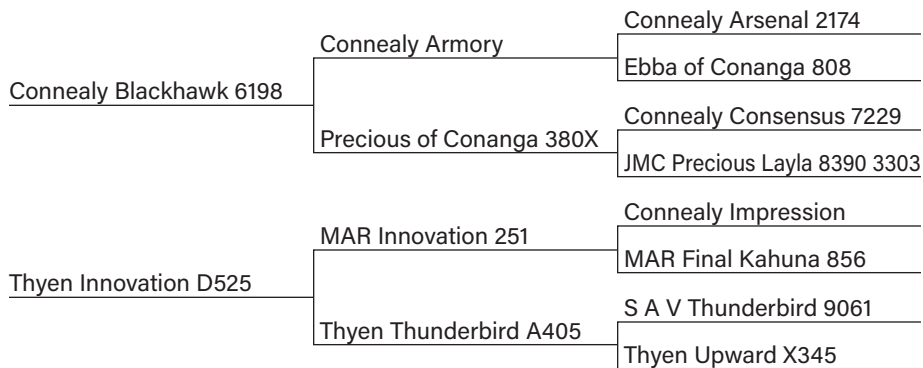

Nice looking Blackhawk son with the right numbers. All three dams are in the herd producing. 67# birth weight with 669# adj 205.

CED	BW	WW	YW	Milk
1+7	1-0.1	1+68	1+124	1+26
.05	.38	.35	.05	.15

**H6****Thyen Patriot H6**