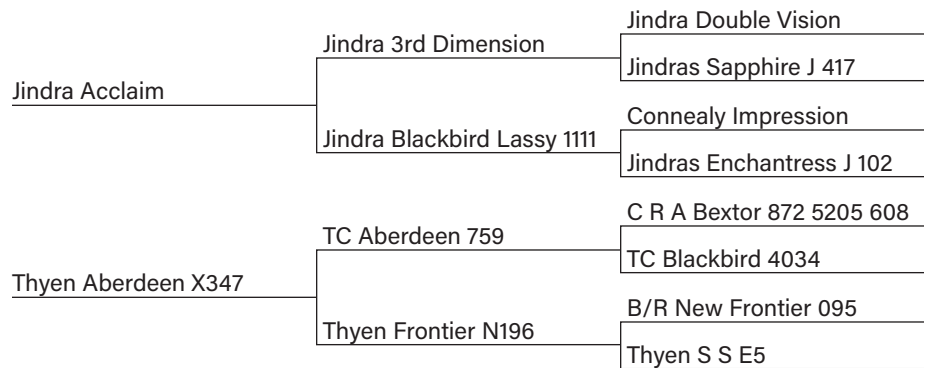

BULL

POLLED

74# birth weight with 622# adj 205 Acclaim son. Should be calving ease. Small head clean shoulders.

CED	BW	WW	YW	Milk
1+6	1+1.1	1+55	1+110	1+27
.05	.41	.39	.05	.27

H8

Thyen Blackhawk H8

BIRTH DATE: April 19, 2020

AAA# 19950784

BIRTH WT.: 69 lbs.

205 DAY WT.: 757 lbs.