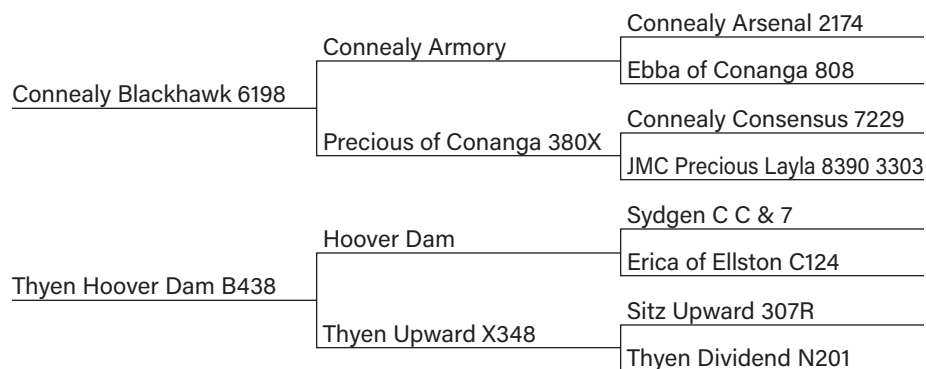

Dam of this guy never misses. 69# birth weight with 757# adj 205. Smooth front, thick butt Blackhawk son. Make sure you check him out. Nice EPDs.

CED	BW	WW	YW	Milk
1+6	1+0.4	1+73	1+126	1+29
.05	.39	.37	.05	.17