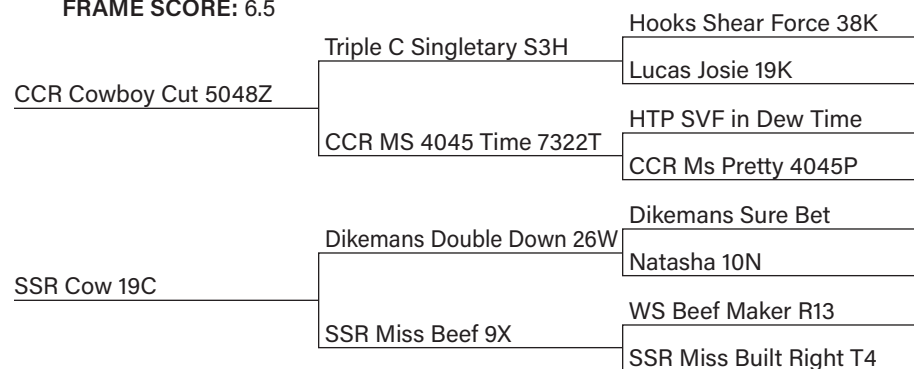

Another very powerful made Cowboy Cut with excellent performance plus excellent set of EPDs and disposition. Fourth calf by 19C. Very strong cow family.

	CE	BW	WW	YW	ADG	MCE	MM	MWW	STAY	DOC	CW	YG	MARB	BF	REA	SHR	API	TI
EPD	10.5	2.5	90.4	132.1	0.26	6.1	27.9	73.0	21.0	15.6	34.0	-0.45	0.37	-0.082	1.08	-0.45	155.5	90.9
%	55	70	10	15	35	45	20	10	4	10	35	40	10	60	15	5	10	10