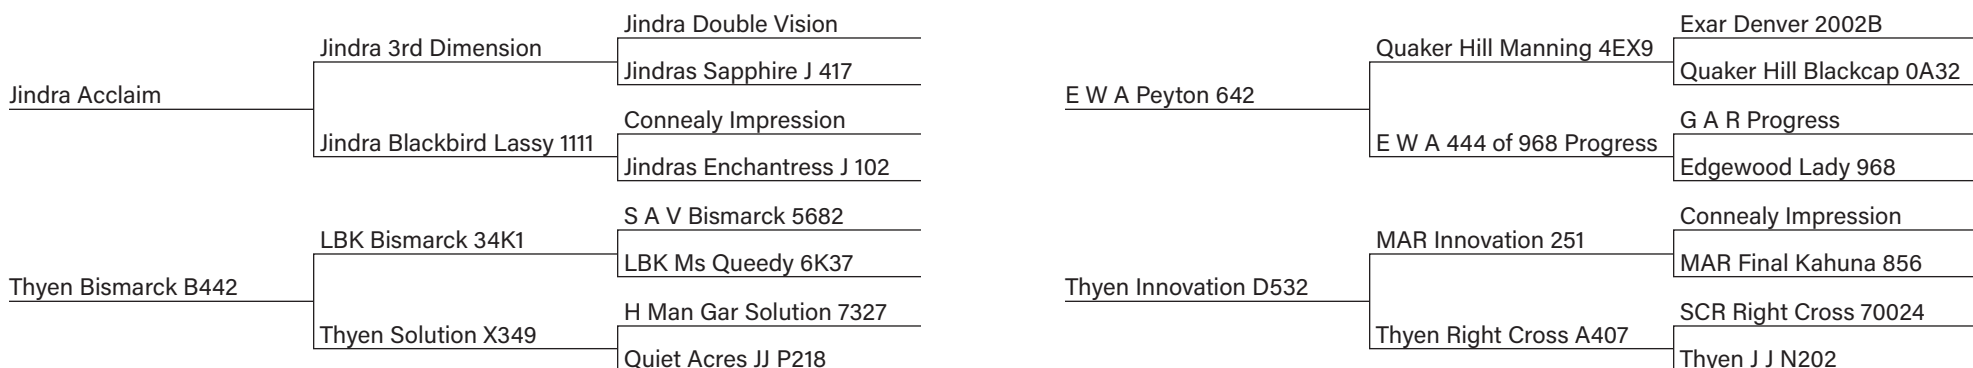

BULL

POLLED

Nice thick Peyton son all the way thru. 80# birth weight with 663# adj weaning. This powerful guy will put pounds on your calves. Good mothers in this pedigree.

CED	BW	WW	YW	Milk
1+6	1+2.9	1+68	1+127	1+27
.05	.37	.35	.05	.15