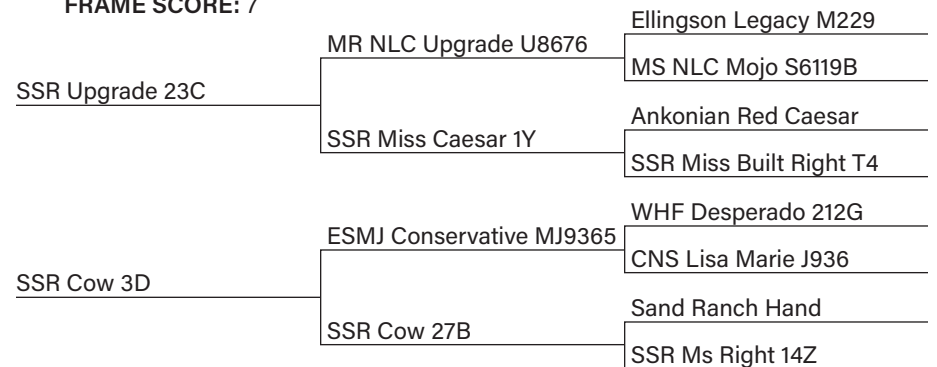

PUREBRED BULL

BLACK POLLED

205 DAY WT.: 829 lbs.

SCROTAL CIRC.: 35 cm

Good all around bull. Moderate birth weight with very good performance. Note his growth and maternal EPDs. Third calf by 3D. Strong cow family.

	CE	BW	WW	YW	ADG	MCE	MM	MWW	STAY	DOC	CW	YG	MARB	BF	REA	SHR	API	TI
EPD	10.1	1.5	77.6	122.6	0.28	2.5	30.7	69.5	18.3	12.3	38.5	-0.54	-0.02	-0.121	1.12	-0.27	127.3	76.0
%	60	45	45	30	20	95	10	15	25	35	20	5	90	2	10	85	50	55