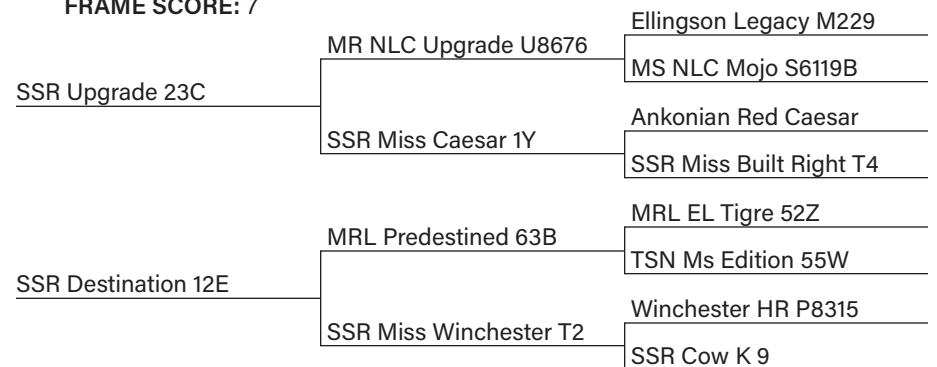

PUREBRED BULL

RED POLLED

205 DAY WT.: 706 lbs.

SCROTAL CIRC.: 37 cm

Moderate birth weight with a little bit different pedigree for a red bull. Second calf by 12E.

	CE	BW	WW	YW	ADG	MCE	MM	MWW	STAY	DOC	CW	YG	MARB	BF	REA	SHR	API	TI
EPD	8.7	1.7	67.8	101.1	0.21	4.7	24.7	58.6	14.7	9.5	23.0	-0.56	-0.04	-0.123	0.98	-0.20	111.2	67.9
%	80	50	85	80	75	70	40	65	70	75	75	3	90	2	30	99	90	90