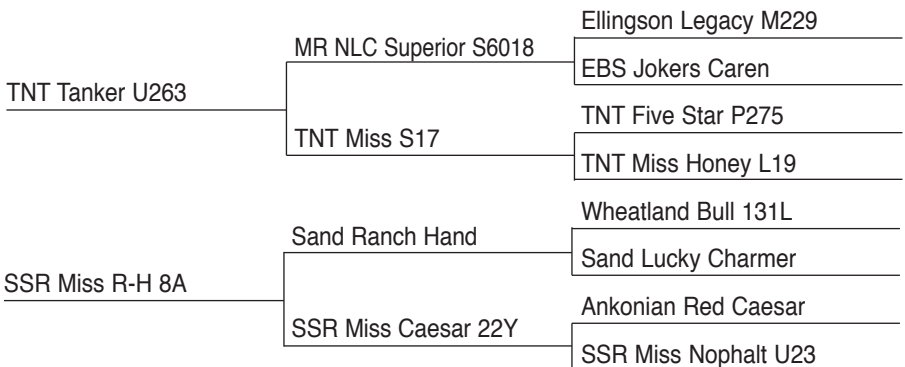

PUREBRED BULL

A lot of older well proven genetics in his pedigree. Tanker a real power bull and Ranch Hand an excellent calving ease sire. Fifth calf by 8A. Excellent uddered cow.

	CE	BW	WW	YW	ADG	MCE	MM	MWW	STAY	DOC	CW	YG	MARB	BF	REA	SHR	API	TI
EPD	9.2	1.3	71.8	108.7	0.23	9.0	25.3	61.1	21.0	12.3	41.9	-0.54	-0.12	-0.130	1.07	-0.33	126.2	69.2
%	65	40	35	30	35	5	20	20	5	25	10	15	90	20	10	55	45	50