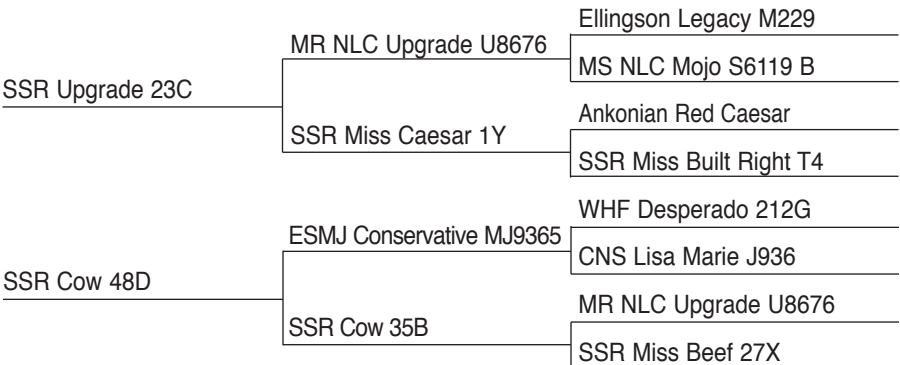

PUREBRED BULL

Younger red bull with above average performance and strong maternal. Second calf by 48D. Age factor as to not having a 365 ADJ wt.

	CE	BW	WW	YW	ADG	MCE	MM	MWW	STAY	DOC	CW	YG	MARB	BF	REA	SHR	API	TI
EPD	8.5	3.5	73.4	113.4	0.25	3.1	27.0	63.6	16.3	11.7	41.3	-0.60	-0.06	-0.140	1.17	-0.24	116.4	69.4
%	75	90	30	20	20	85	10	10	70	35	10	2	80	10	3	95	75	50