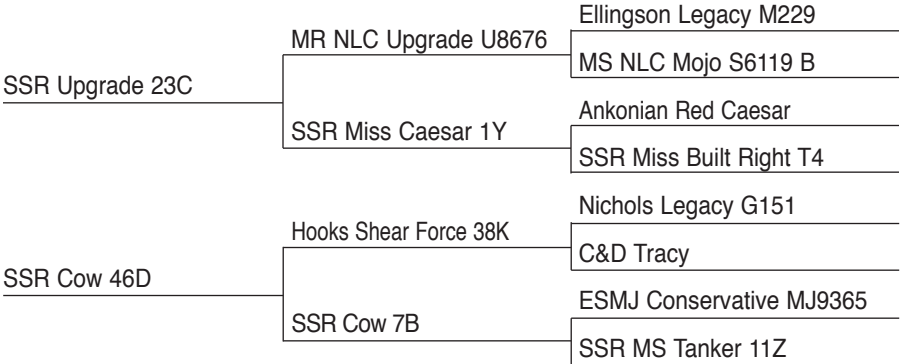

G77

SSR BULL 77G ASA NO.: 3622663 NON-DILUTOR RED POLLED
BIRTH DATE: May 8, 2019 BIRTH WT.: 88 lbs. 205 DAY WT.: 791 lbs.
116 DAY AVG. GAIN: 2.95 FEB. 1ST ACTUAL YR. WR.: 934 SCROTAL CIRC.: 33 cm

PUREBRED BULL

Red baldy non-dilutor. He may be the best disposition bull in the yard. Good performance plus EPD's. Second calf by 46D. Age factor as to not having a 365 ADJ wt.

	CE	BW	WW	YW	ADG	MCE	MM	MWW	STAY	DOC	CW	YG	MARB	BF	REA	SHR	API	TI
EPD	9.2	2.4	72.2	111.4	0.25	5.0	31.1	67.1	19.0	11.3	40.7	-0.57	0.02	-0.127	1.20	-0.29	128.9	72.6
%	65	70	35	25	20	55	2	4	30	40	10	5	50	20	2	75	35	30

G78

SSR BULL 78G ASA NO.: 3622631 NON-DILUTOR RED POLLED
BIRTH DATE: May 8, 2019 BIRTH WT.: 85 lbs. 205 DAY WT.: 773 lbs.
116 DAY AVG. GAIN: 2.69 FEB. 1ST ACTUAL YR. WR.: 890 SCROTAL CIRC.: 30 cm