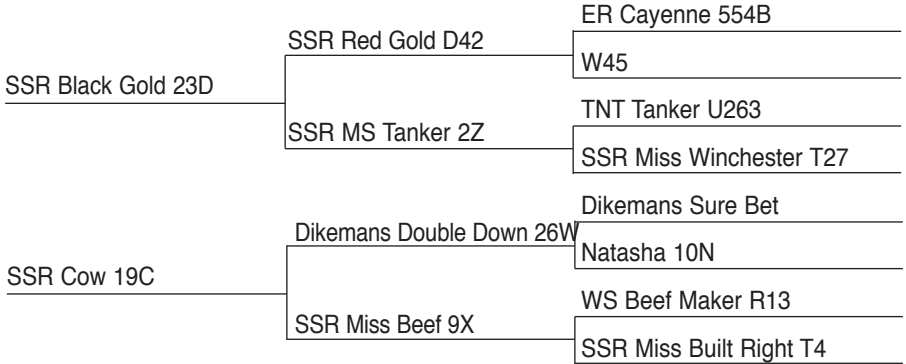

G44

SSR MR GOLD 44G ASA NO.: 3622691
BIRTH DATE: APRIL 16, 2019 BIRTH WT.: 80 lbs.
116 DAY AVG. GAIN: 3.62 ADJ YR. WR.: 1,189

PUREBRED BULL

BLACK POLLED
205 DAY WT.: 771 lbs
SCROTAL CIRC.: 36 cm

A bull that should sire size and performance in his progeny. Should do most things right. Strong set of EPD's. Very strong cow families. Third calf by 19C.

	CE	BW	WW	YW	ADG	MCE	MM	MWW	STAY	DOC	CW	YG	MARB	BF	REA	SHR	API	TI
EPD	8.2	2.4	76.7	118.9	0.26	5.8	27.8	66.1	20.3	10.6	45.4	-0.51	0.12	-0.125	1.07	-0.27	136.8	76.8
%	75	70	20	15	15	40	10	5	10	50	3	25	25	20	10	85	20	15

G48

SSR RIGHT-ON 48G ASA NO.: 3622661
BIRTH DATE: APRIL 7, 2019 BIRTH WT.: 70 lbs.
116 DAY AVG. GAIN: 3.34 ADJ YR. WR.: 1,285