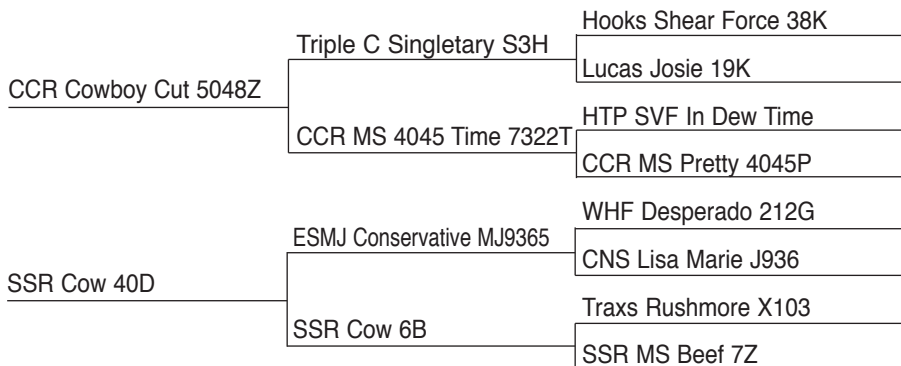

G21

PUREBRED BULL

SSR COWBOY UP 21G ASA NO.: 3622675 BLACK POLLED
BIRTH DATE: MARCH 29, 2019 BIRTH WT.: 88 lbs. 205 DAY WT.: 783 lbs
116 DAY AVG. GAIN: 2.58 ADJ YR. WR.: 1,194 SCROTAL CIRC.: 35 cm

Another good stout son of Cowboy Cut with very good performance and an excellent set of EPD's. Note his growth, maternal, disposition and carcass EPD's. Excellent pedigree. Second calf by 40D.

	CE	BW	WW	YW	ADG	MCE	MM	MWW	STAY	DOC	CW	YG	MARB	BF	REA	SHR	API	TI
EPD	11.3	2.2	84.0	119.9	0.22	4.2	24.3	66.2	21.2	17.4	42.8	-0.54	0.13	-0.112	1.24	-0.44	144.5	81.4
%	35	65	4	10	40	70	30	5	4	1	5	15	25	45	1	10	10	4

G23

PUREBRED BULL

SSR BULL 23G ASA NO.: 3622700 RED POLLED
BIRTH DATE: MARCH 29, 2019 BIRTH WT.: 60 lbs. 205 DAY WT.: 645 lbs
116 DAY AVG. GAIN: 2.62 ADJ YR. WR.: 1,005 SCROTAL CIRC.: 33.5 cm