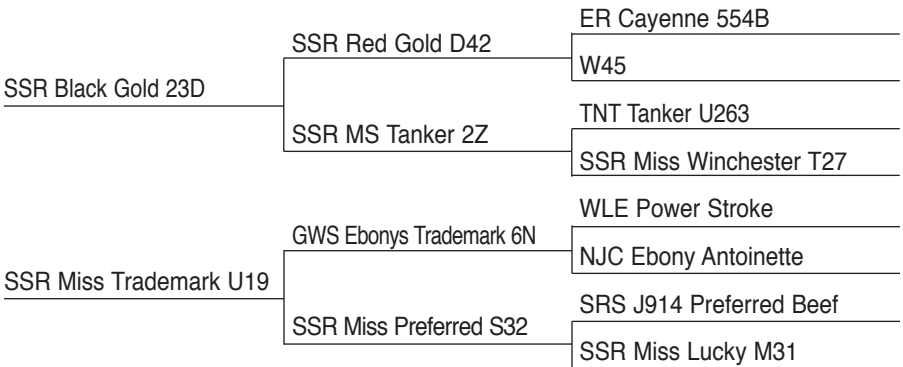

PUREBRED BULL

BLACK POLLED
205 DAY WT.: 753 lbs.
SCROTAL CIRC.: 36 cm

Moderate framed, thick made bull. Above average growth and maternal. Tenth calf by U19, very consistent cow, well proven maternal genetics.

	CE	BW	WW	YW	ADG	MCE	MM	MWW	STAY	DOC	CW	YG	MARB	BF	REA	SHR	API	TI
EPD	9.0	2.3	71.7	107.7	0.23	5.1	25.1	60.8	18.7	6.7	39.9	-0.45	-0.05	-0.126	0.82	-0.28	122.7	69.2
%	65	70	35	35	35	55	20	20	30	95	10	60	75	20	55	80	55	50