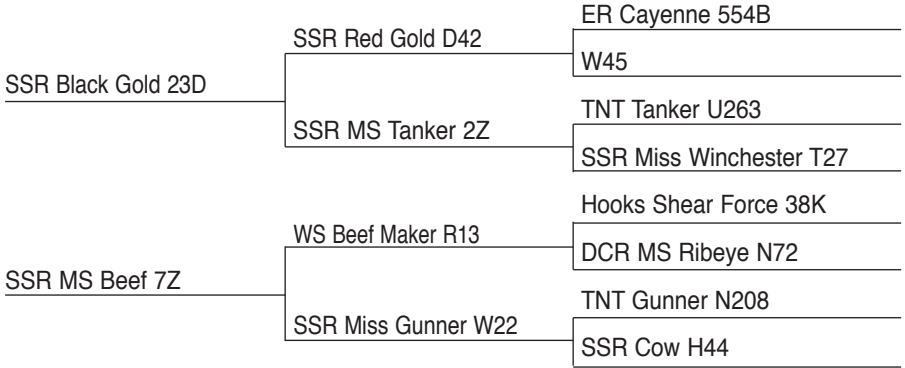

G25

SSR MR GOLD 25G ASA NO.: 3622645 HETEROZYGOUSBLACK POLLED
BIRTH DATE: MARCH 30, 2019 BIRTH WT.: 90 lbs. 205 DAY WT.: 866 lbs
116 DAY AVG. GAIN: 4.23 ADJ YR. WR.: 1,450 SCROTAL CIRC.: 42 cm

PUREBRED BULL

Big black power bull with a ton of performance. Should sire exceptional growth and maternal. Note his percentile ranking on weaning, yearling, average daily gain, maternal weaning weight and Rib Eye area. Sixth calf by 7Z.

	CE	BW	WW	YW	ADG	MCE	MM	MWW	STAY	DOC	CW	YG	MARB	BF	REA	SHR	API	TI
EPD	7.7	3.7	88.9	134.7	0.29	6.4	26.1	70.5	20.1	9.8	50.6	-0.51	0.02	-0.126	1.14	-0.20	132.7	79.9
%	80	95	2	2	4	30	15	1	15	65	1	25	50	20	4	99	30	10

G27

SSR Bull 27G ASA NO.: 3622623 BLACK POLLED
BIRTH DATE: MARCH 31, 2019 BIRTH WT.: 85 lbs. 205 DAY WT.: 695 lbs
116 DAY AVG. GAIN: 3.25 ADJ YR. WR.: 1,215 SCROTAL CIRC.: 35 cm