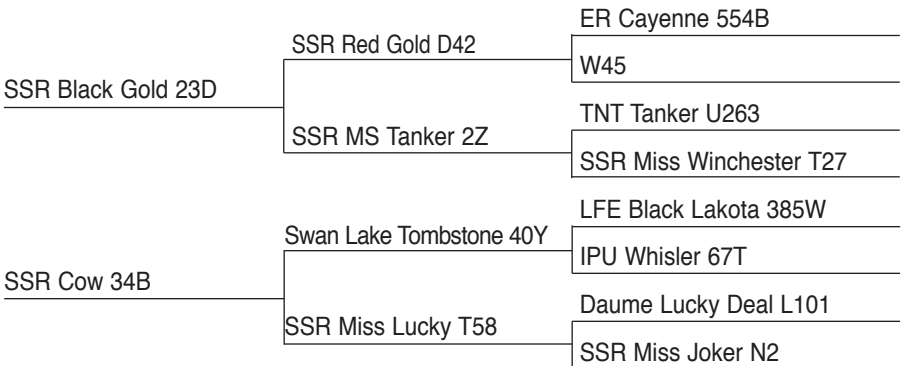

PUREBRED BULL

RED POLLED
205 DAY WT.: 745 lbs.
SCROTAL CIRC.: 37 cm

A somewhat different pedigree for a red Simmental. Should sire above average growth and maternal. Well proven genetics. Fourth calf by 34B.

	CE	BW	WW	YW	ADG	MCE	MM	MWW	STAY	DOC	CW	YG	MARB	BF	REA	SHR	API	TI
EPD	5.3	4.6	77.9	121.4	0.27	3.5	22.4	61.3	18.0	8.6	43.7	-0.49	-0.03	-0.128	0.96	-0.26	116.8	70.0
%	95	99	15	10	10	80	45	20	45	80	4	40	70	20	20	85	75	45