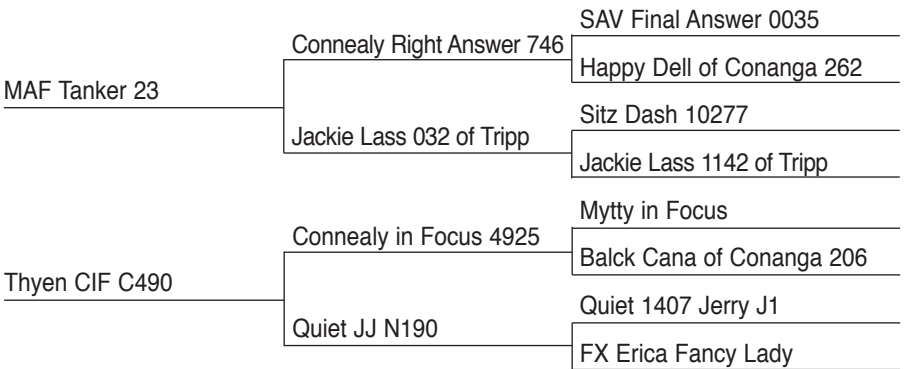

BULL

POLLED
ADJ. 205 DAY WT: 690 lbs.

Poppowerful Tanker son with a nice EPO spread; +20 BW to +120 yearling. 80 lb. BW to 690 adj. 205 day weight. Smooth nice front end and he has unreal docility. He thinks your a salt block.

CED	BW	WW	YW	MILK
I+2	I+2.0	I+68	I+120	I+22
.05	.37	.35	.05	.21