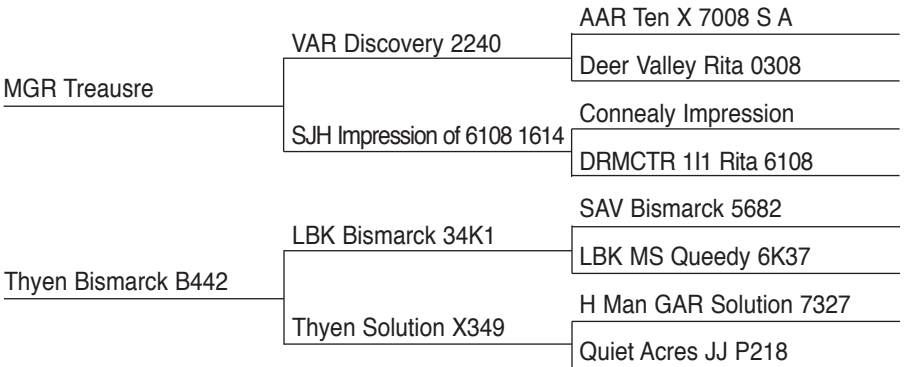

Another Treasure son that has eye appeal; tall, smooth walking fellow. Birth weight 69 lbs to 698 lbs. adj. 205 day weight.

	CED	BW	WW	YW	MILK
	I+9	I-1.3	I+55	I+100	I+19
	.05	.38	.36	.05	.16

**G13**

THYEN TREASURE G13  
 BIRTH DATE: April 28, 2019