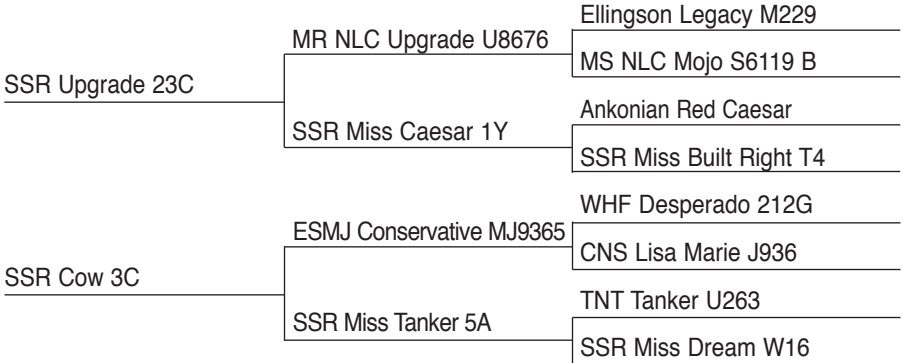

G68

SSR BULL 68G ASA NO.: 3622657
BIRTH DATE: April 19, 2019 BIRTH WT.: 88 lbs.
116 DAY AVG. GAIN: 3.04 ADJ YR. WR.: 1,282

PUREBRED BULL

BLACK POLLED
205 DAY WT.: 796 lbs.
SCROTAL CIRC.: 34

Has size and performance with an excellent disposition. Third calf by 3C. Very nice young cow with excellent udder.

	CE	BW	WW	YW	ADG	MCE	MM	MWW	STAY	DOC	CW	YG	MARB	BF	REA	SHR	API	TI
EPD	8.5	2.8	71.6	111.5	0.25	3.5	29.9	65.6	18.4	12.6	44.1	-0.55	-0.13	-0.138	1.08	-0.27	117.5	67.6
%	75	80	35	25	20	80	3	10	35	25	4	10	95	10	10	85	70	60

G73

SSR BULL 73G ASA NO.: 3622680
BIRTH DATE: April 26, 2019 BIRTH WT.: 82 lbs.
116 DAY AVG. GAIN: 3.68 ADJ YR. WR.: 1,372