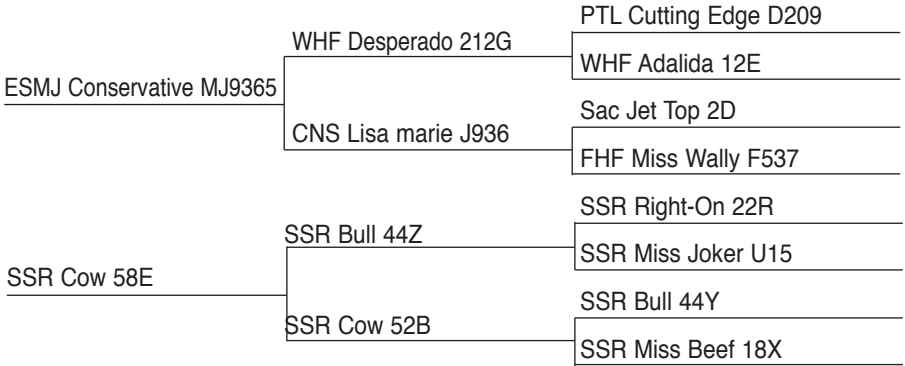

G17

SSR BULL 17G ASA NO.: 3622667
BIRTH DATE: MARCH 28, 2019 BIRTH WT.: 75 lbs.
116 DAY AVG. GAIN: 2.53 ADJ YR. WR.: 1,165

PUREBRED BULL

BLACK POLLED
205 DAY WT.: 760 lbs
SCROTAL CIRC.: 36 cm

Lower birth weight with adequate growth, excellent maternal and disposition. First calf by 58E.

	CE	BW	WW	YW	ADG	MCE	MM	MWW	STAY	DOC	CW	YG	MARB	BF	REA	SHR	API	TI
EPD	11.4	2.8	70.1	105.9	0.22	1.8	32.7	67.7	18.9	16.1	36.8	-0.56	-0.14	-0.134	1.05	-0.35	120.1	67.0
%	35	80	40	40	40	95	1	3	30	3	15	10	95	10	10	40	65	65

G19

SSR COWBOY UP 19G ASA NO.: 3622635
BIRTH DATE: MARCH 28, 2019 BIRTH WT.: 90 lbs.
116 DAY AVG. GAIN: 2.98 ADJ YR. WR.: .: