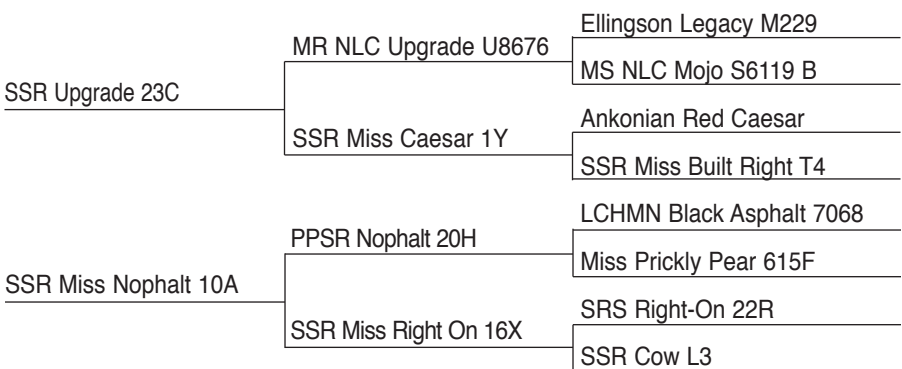

PUREBRED BULL

NON-DILUTOR RED POLLED
205 DAY WT.: 748 lbs.
SCROTAL CIRC.: 33 cm

Non-dilutor red bull with a little different pedigree for a red. Bull with size and decent performance. Note his ADG (top 4 percent) and maternal milk (top 3 percent). Fifth calf by 10A. Very solid cow family.

	CE	BW	WW	YW	ADG	MCE	MM	MWW	STAY	DOC	CW	YG	MARB	BF	REA	SHR	API	TI
EPD	5.2	4.5	68.4	114.3	0.29	3.2	30.2	64.4	19.0	6.6	47.5	-0.46	-0.03	-0.119	0.99	-0.29	116.3	65.5
%	95	99	50	20	4	85	3	10	30	95	2	55	70	45	20	75	75	75