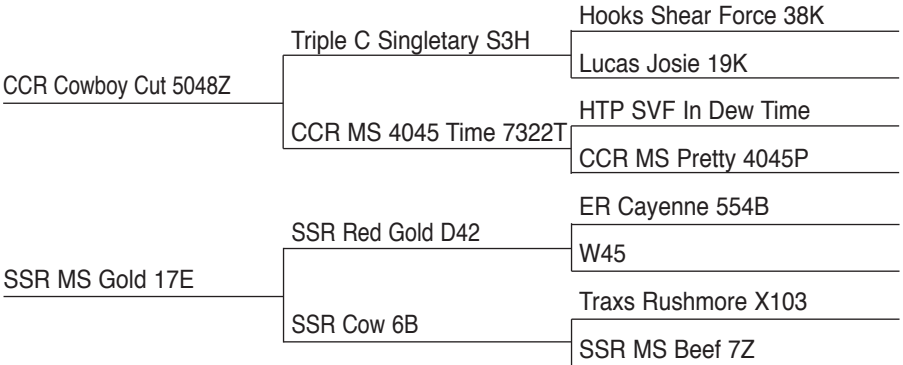

G50

SSR COWBOY UP 50G ASA NO.: 3622698 HETEROZYGOUS BLACK POLLED
BIRTH DATE: APRIL 8, 2019 BIRTH WT.: 85 lbs. 205 DAY WT.: 847 lbs
116 DAY AVG. GAIN: 3.74 ADJ YR. WR.: 1,445 SCROTAL CIRC.: 37 cm

PUREBRED BULL

Big power bull with tremendous performance and EPD's. Note his percentile rankings on ww, yw, mww, stay, docility, marbling, API and TI. Dam is a first calf Red Gold that is performing as expected, Red Gold cows are probably the best cows we have ever had.

	CE	BW	WW	YW	ADG	MCE	MM	MWW	STAY	DOC	CW	YG	MARB	BF	REA	SHR	API	TI
EPD	10.5	3.6	91.1	133.4	0.26	9.0	26.1	71.6	20.9	14.5	56.0	-0.43	0.20	-0.107	1.10	-0.37	147.2	85.6
%	45	90	1	2	15	5	15	1	10	10	1	70	15	65	10	30	5	2

G51

SSR COWBOY UP 51G ASA NO.: 3622682 BLACK POLLED
BIRTH DATE: APRIL 8, 2019 BIRTH WT.: 90 lbs. 205 DAY WT.: 835 lbs
116 DAY AVG. GAIN: 3.31 ADJ YR. WR.: 1,364 SCROTAL CIRC.: 36 cm