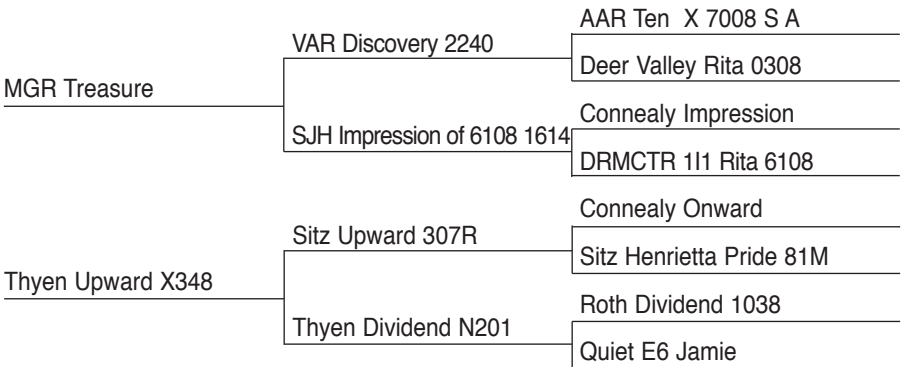

CED	BW	WW	YW	MILK
I+7	I+.5	I+68	I+118	I+19
.05	.38	.36	.05	.19

**G10**

THYEN TREASURE G10  
 BIRTH DATE: April 25, 2019

AAA #19656558  
 BIRTH WT.: 71 lbs.

**BULL**

POLLED  
 ADJ. 205 DAY WT: 710 lbs.

This Treasure son has a smooth head and shoulders with a deep body and thick butt. 71 lb. BW with 710 lb. adj. 205 day weight. Selling calves by the pound, pay attention to G10.