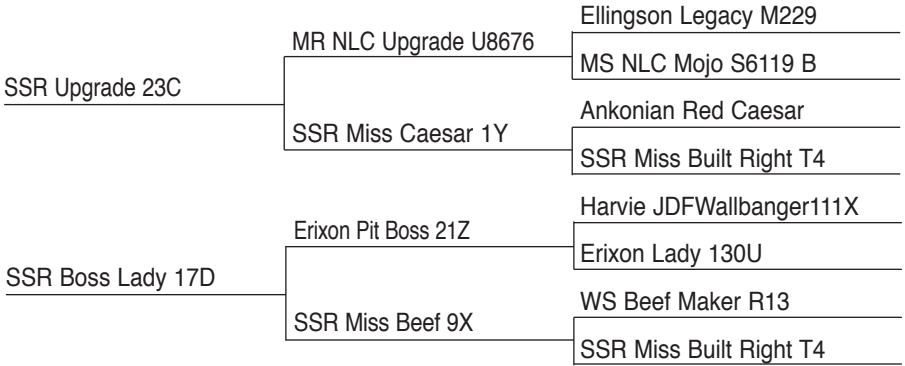

G53

SSR BULL 53G ASA NO.: 3622666
BIRTH DATE: APRIL 10, 2019 BIRTH WT.: 86 lbs.
116 DAY AVG. GAIN: 2.93 ADJ YR. WR.: 1,224

PUREBRED BULL

NON-DILUTOR RED POLLED
205 DAY WT.: 757 lbs
SCROTAL CIRC.: 32 cm

A somewhat different pedigree for a red bull. Average to above on growth with very strong maternal and nice disposition. Second calf by 17D. Excellent cow families with the 1Y and the 9X cows.

	CE	BW	WW	YW	ADG	MCE	MM	MWW	STAY	DOC	CW	YG	MARB	BF	REA	SHR	API	TI
EPD	6.8	3.2	68.5	108.5	0.25	3.1	30.5	64.7	16.5	8.3	39.8	-0.51	-0.01	-0.120	1.04	-0.18	116.3	67.9
%	90	85	50	30	20	85	3	10	70	85	10	25	60	45	10	99	75	60

G54

SSR MR JUSTICE 54G ASA NO.: 3622662
BIRTH DATE: April 10, 2019 BIRTH WT.: 94 lbs.
116 DAY AVG. GAIN: 2.36 ADJ YR. WR.: 1,245