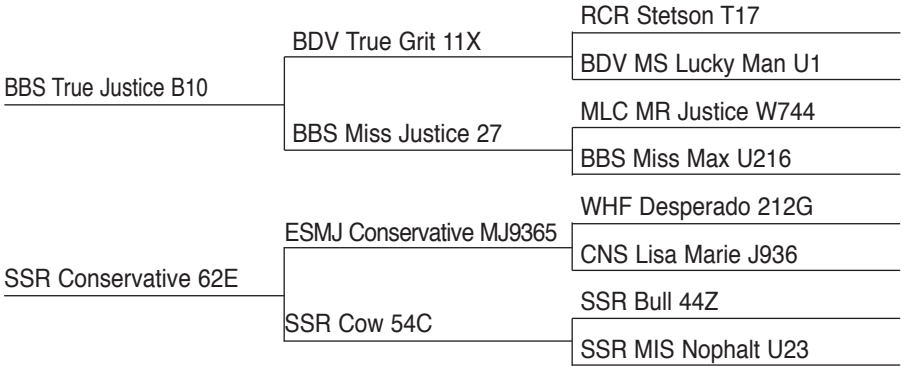

G12

SSR MR JUSTICE 12G ASA NO.: 3622671
BIRTH DATE: MARCH 26, 2019 BIRTH WT.: 88 lbs.
116 DAY AVG. GAIN: 3.18 ADJ YR. WR.: 1,337

PUREBRED BULL

BLACK POLLED
205 DAY WT.: 829 lbs.
SCROTAL CIRC.: 37 cm

A Justice son that should sire excellent performance, very strong maternal plus disposition. First calf by 62E.

	CE	BW	WW	YW	ADG	MCE	MM	MWW	STAY	DOC	CW	YG	MARB	BF	REA	SHR	API	TI
EPD	6.1	2.6	75.7	116.7	0.26	-0.6	31.7	69.5	19.2	14.1	34.8	-0.56	-0.03	-0.132	1.05	-0.39	123.1	72.5
%	95	75	20	15	15	99	2	2	25	10	25	10	70	10	10	25	55	30

G14

SSR MR GOLD 14G ASA NO.: 3622687
BIRTH DATE: MARCH 27, 2019 BIRTH WT.: 90 lbs.
116 DAY AVG. GAIN: 2.93 ADJ YR. WR.: 1,213