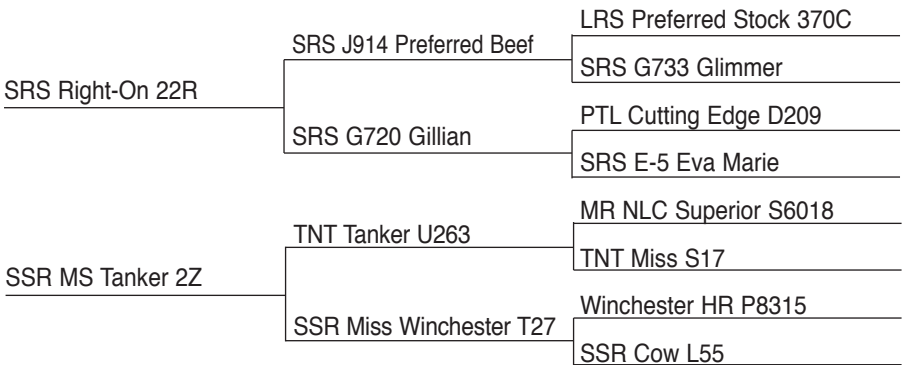

PUREBRED BULL

BLACK POLLED
205 DAY WT.: 751 lbs
SCROTAL CIRC.: 38.5 cm

Same pedigree and EPD's as 47G. We have used the last of the Right-On semen to get these two bulls on the sale this year. Right-On has made some of our best cows and with the strong cow families on the bottom side of the pedigree, I would expect excellent results. Sixth calving by 2Z.

	CE	BW	WW	YW	ADG	MCE	MM	MWW	STAY	DOC	CW	YG	MARB	BF	REA	SHR	API	TI
EPD	10.4	2.7	73.1	111.4	0.24	4.6	28.2	64.7	20.7	11.3	33.7	-0.49	-0.05	-0.121	0.91	-0.34	128.7	70.3
%	45	75	30	25	25	65	10	10	10	40	30	40	75	20	30	45	40	45