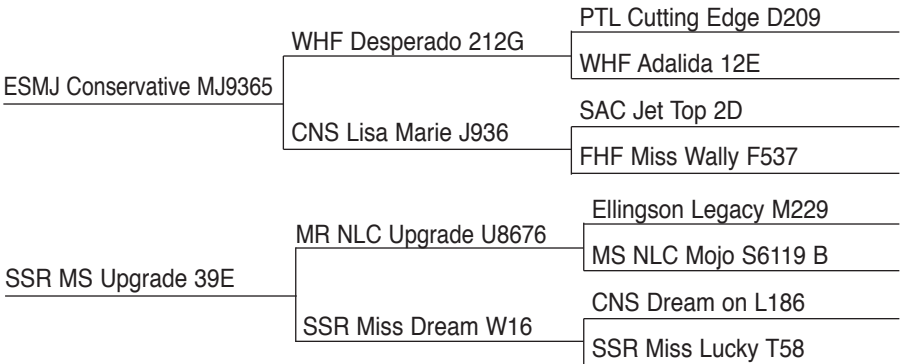

PUREBRED BULL

BLACK POLLED
205 DAY WT.: 704 lbs.
SCROTAL CIRC.: 32 cm

Lower birth weight bull, dam is a first calf heifer. Ranked in the top 10 percent for calving ease and maternal milk. Top 3 percent for disposition, well proven genetics in his pedigree.

	CE	BW	WW	YW	ADG	MCE	MM	MWW	STAY	DOC	CW	YG	MARB	BF	REA	SHR	API	TI
EPD	14.1	0.9	70.9	105.9	0.22	2.5	27.0	62.4	16.6	15.7	36.7	-0.59	-0.10	-0.142	1.09	-0.36	125.0	70.6
%	10	30	40	40	40	95	10	15	65	3	20	3	85	2	10	35	50	40