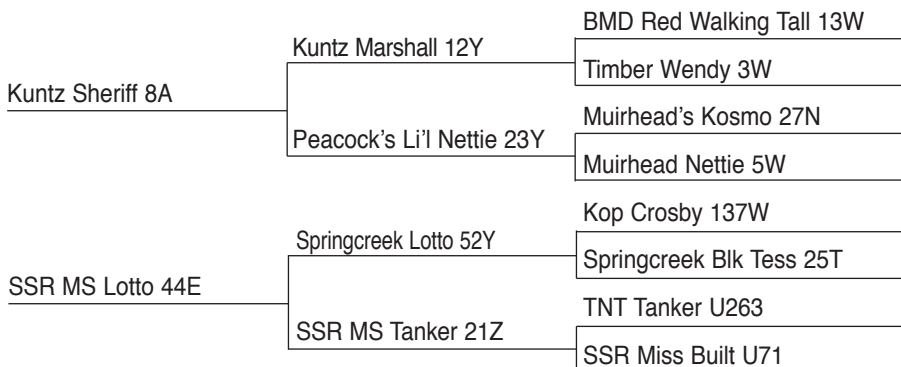

Good choice if your looking for a calving ease bull. Will give up some growth but note his low birth weight, his calving ease and birth weight EPD's plus strong maternal. His Sire the Kuntz Sheriff 8A is a well proven calving ease bull. First calf by 44E.

	CE	BW	WW	YW	ADG	MCE	MM	MWW	STAY	DOC	CW	YG	MARB	BF	REA	SHR	API	TI
EPD	15.1	-2.2	55.4	82.4	0.17	11.5	29.0	56.6	20.6	14.2	26.9	-0.53	-0.26	-0.136	0.80	-0.34	124.4	60.9
%	4	2	95	95	85	1	5	45	10	10	60	20	99	10	60	45	50	95