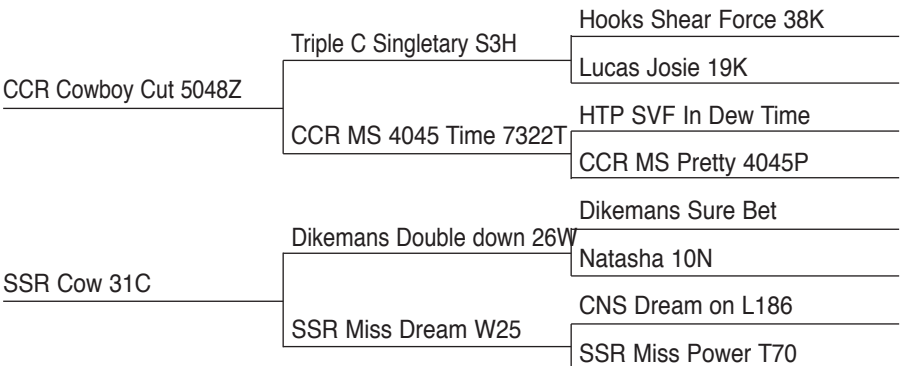

PUREBRED BULL

BLACK POLLED
205 DAY WT.: 703 lbs
SCROTAL CIRC.: 35 cm

Very nice made Cowboy Cut by a third calf Double Down. Check him out, he's well above average in the majority of his EPD traits. Very strong cow family.

	CE	BW	WW	YW	ADG	MCE	MM	MWW	STAY	DOC	CW	YG	MARB	BF	REA	SHR	API	TI
EPD	10.0	2.7	79.6	118.6	0.24	5.8	23.7	63.4	21.5	16.3	42.3	-0.43	0.29	-0.092	1.04	-0.49	150.4	81.8
%	55	75	10	15	25	40	35	10	3	2	5	70	5	80	10	3	4	4