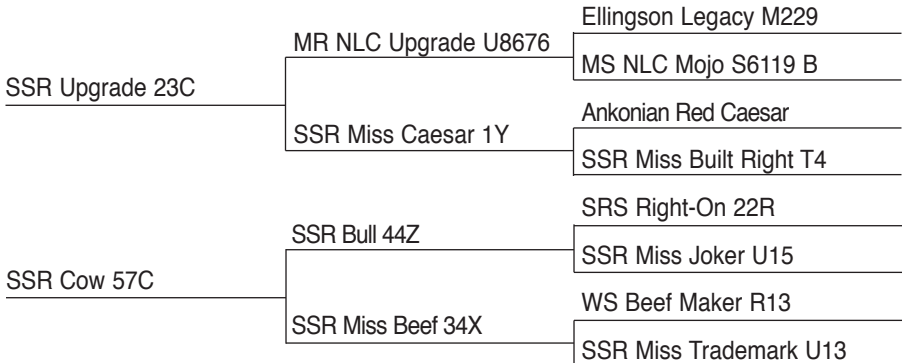

PUREBRED BULL

NON-DILUTOR RED POLLED
205 DAY WT.: 784 lbs.
SCROTAL CIRC.: 33

Very nice non-diluter red bull with a very nice disposition. Lower birth weight with adequate growth especially for the year we went through. Note his EPD's. Third calf by 57C. Another very strong cow family. 44Z Bulls, females are exceptional.

	CE	BW	WW	YW	ADG	MCE	MM	MWW	STAY	DOC	CW	YG	MARB	BF	REA	SHR	API	TI
EPD	7.8	3.6	66.4	105.8	0.25	4.0	31.4	64.5	18.0	10.8	34.9	-0.55	0.03	-0.126	1.07	-0.24	121.6	67.8
%	80	90	60	40	20	75	2	10	45	50	25	10	50	20	10	95	60	60