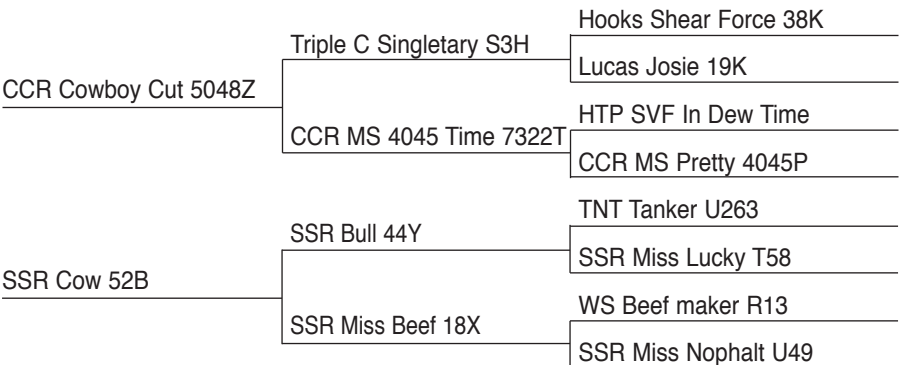

PUREBRED BULL

Hard not to like this bull. Full of individual performance with an excellent set of EPD's, plus a solid pedigree. Fourth calf by 52B.

	CE	BW	WW	YW	ADG	MCE	MM	MWW	STAY	DOC	CW	YG	MARB	BF	REA	SHR	API	TI
EPD	9.4	3.1	84.8	120.8	0.22	7.6	29.1	71.4	22.4	14.7	44.4	-0.46	0.21	-0.102	1.08	-0.47	147.2	82.6
%	60	85	3	10	40	15	4	1	1	10	3	55	15	65	10	4	5	3