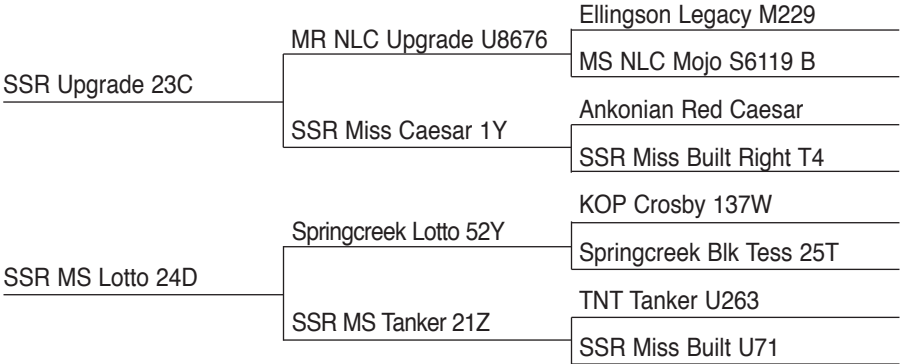

G62

SSR BULL 62G ASA NO.: 3622685
BIRTH DATE: April 14, 2019 BIRTH WT.: 85 lbs.
116 DAY AVG. GAIN: 3.07 ADJ YR. WR.: 1,250

PUREBRED BULL

BLACK POLLED
205 DAY WT.: 761 lbs.
SCROTAL CIRC.: 33 cm

Nice disposition with respectable performance and EPD's. Second calf by 24D.

	CE	BW	WW	YW	ADG	MCE	MM	MWW	STAY	DOC	CW	YG	MARB	BF	REA	SHR	API	TI
EPD	6.0	4.0	68.9	104.6	0.22	7.5	29.0	63.4	18.5	11.0	39.6	-0.55	-0.18	-0.138	1.02	-0.34	108.1	62.6
%	95	95	50	40	40	15	5	10	35	45	10	10	99	10	15	45	90	85

G64

SSR BULL 64G ASA NO.: 3622622
BIRTH DATE: April 15, 2019 BIRTH WT.: 94 lbs.
116 DAY AVG. GAIN: 3.28 ADJ YR. WR.: 1,274