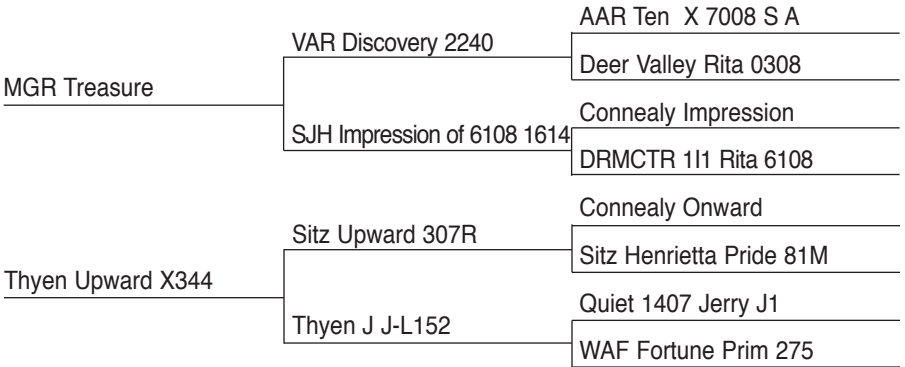

G11

THYEN TREASURE G11
BIRTH DATE: April 26, 2019

AAA #19658559
BIRTH WT.: 87 lbs.

BULL
POLLED
ADJ. 205 DAY WT: 694 lbs.

Here is a tall Treasure son that is super thick and deep. 87 lb. BW and adj. 205 day weight of 694 lbs. Your cows will be impressed when we open the trailer gate.

	CED	BW	WW	YW	MILK
	I+8	I+1.3	I+57	I+108	I+19
	.05	.40	.37	.05	.20

G12

THYEN TREASURE G12
BIRTH DATE: APRIL 19, 2019

AAA # 19656864
BIRTH WT.: 69 lbs.

BULL
POLLED
ADJ. 205 DAY WT: 698 lbs.