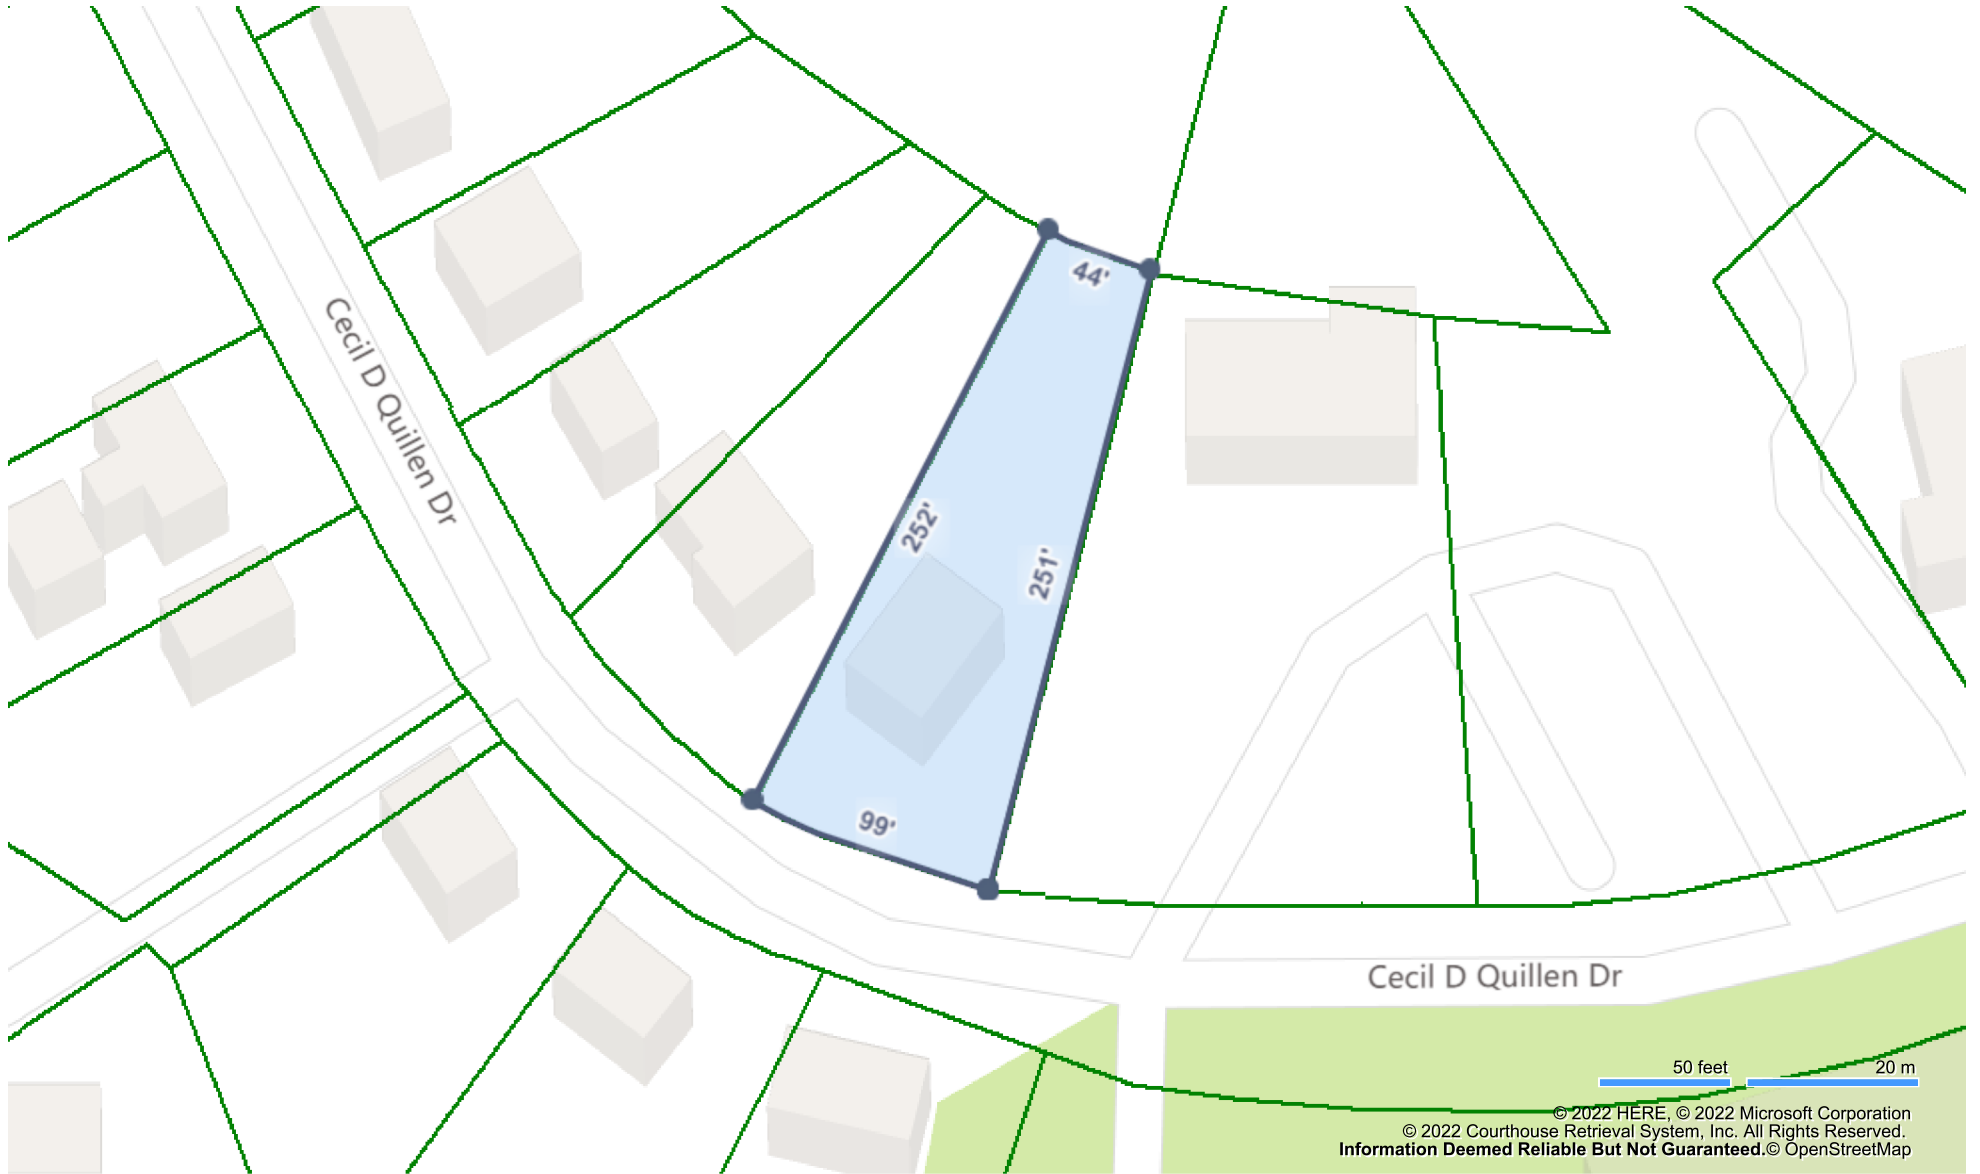

150 COMMERCE STREET, STE 10
KINGSPORT, TN 37660
(423) 247-3040
slaterauction@yahoo.com

Map for Parcel Address: 271 Cecil D Quillen Dr Duffield, VA 24244-9790 Parcel ID: 79A 1 25

© 2022 HERE, © 2022 Microsoft Corporation
© 2022 Courthouse Retrieval System, Inc. All Rights Reserved.
Information Deemed Reliable But Not Guaranteed. © OpenStreetMap